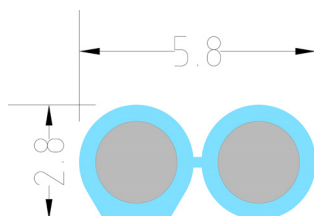

## JENTECH SKY 2X1.6

Loudspeaker cable

Gauge: 2x1.6mm<sup>2</sup> / AWG 15

Rev.date: 2022-08-30

Customs tariff no: 8544499390

Country of origin: Sweden

- Highly flexible - slim design
- Copper wire OFC 5N
- Value for the money
- Made in Sweden

### Sky 1.6 - A series of entry level loudspeaker cables

JenTech Sky is an oxygen free 5N Copper loudspeaker cable. It is laid out as an classic 8 crossection loud-speaker cable construction built up with bare Ø 0.127 mm Copper strands. Available from 1.6 mm<sup>2</sup> up to 6.0 mm<sup>2</sup> (6.0 is non-standard & made upon order). Standard colours are white, black and transparant. We recommend this speaker cable only for indoor use in dry and heated surroundings.

### CONSTRUCTION

Conductors (x2):	OFC Cu-wire 120x0.127 mm
Wire diameter:	1.6 mm
Cross section area:	2x1.6mm <sup>2</sup> / AWG 15
Insulation:	Black/white PVC GA78 & Transparant GA74 crystal, eight-model
Insulation thickness:	0.7 mm
Diameter, nom.	2.8x5.8 mm
Colour:	White, transparant & black (other colours upon order)
Printing:	JENTECH Sky 1.6 + Made in Sweden + Meter mark
Weight:	44 kg/km
Packing:	Bobbin 200m & 600m (other lengths opon order)

### ELECTRICAL SPECIFICATION

Resistance:	10.8 ohm/km
Inductance	0.40 uH/m
Rated voltage:	80V

PRODUCT	Qty	Part.nr	EAN-13	E-no
SKY 2X1.6 TRP B200	200M	2000000048	7330060100017	4866603
SKY 2X1.6 TRP B600	600M	2000000063	7330060100048	4866607
SKY 2X1.6 WHITE B200	200M	2000000055	7330060100024	4866613
SKY 2X1.6 WHITE B600	600M	2000000071	7330060100055	4866617
SKY 2X1.6 BLACK B200	200M	20000000378	7330060100000	4866623
SKY 2X1.6 BLACK B600	600M	20000000402	7330060100031	4866627