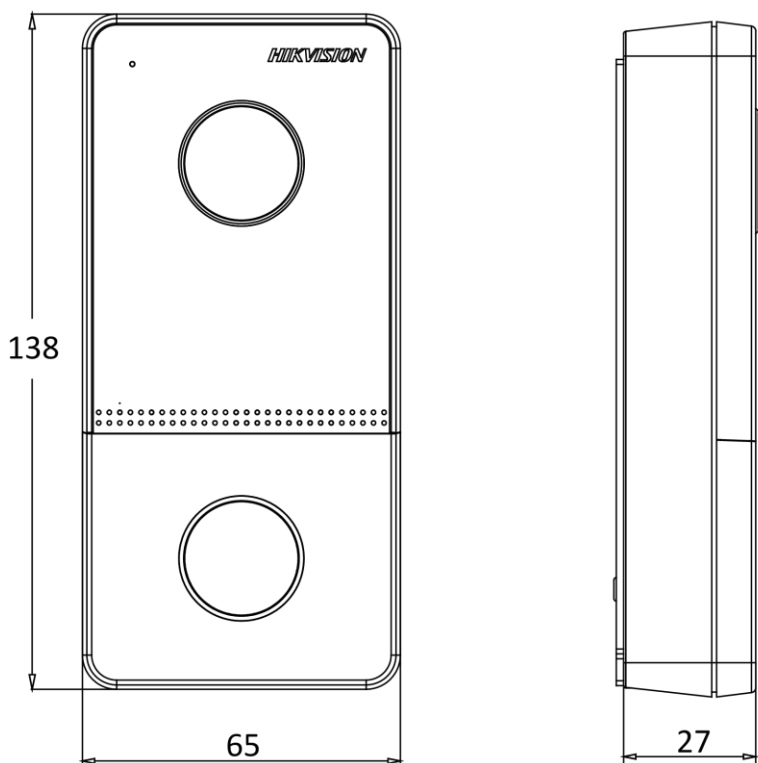

Door contact input	1
General	
Button	1 physical button
Installation	Surface mounting
Indicator	/
Weight	Net weight: 0.180 kg Gross weight: 0.388 kg
Protective level	IP65
Working temperature	-40 °C to 53 °C(-40 °F to 127.4 °F)
Working humidity	10% to 95% (no-condensing)
Dimension (W × H × D)	138 mm × 65 mm × 27 mm (5.4" × 2.6" × 1.1")
Battery	/
Application environment	Outdoor
Power consumption	< 10 W
Language	English, French, Portuguese (Brazil), Spanish, Russian, German, Italian, Polish, Arabic, Turkish, Vietnamese, Hungarian, Dutch, Romanian, Czech, Bulgarian, Ukrainian, Croatian, Serbian, Portuguese, Slovak

▪ **Available Model**

DS-KV6103-PE1(C)

▪ **Dimension**

Unit:mm