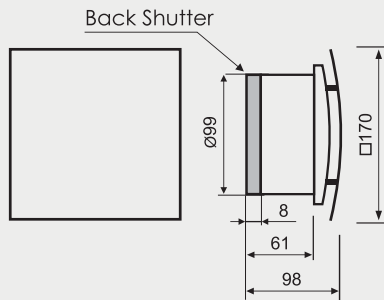

MM P SERIES

MM PE 100 / MATT

Dimensions /mm/

Performance curves

Technical characteristic

Type	Product Code	Product Code with Back Shutter / Accessory /	Supply Voltage	Maximum Flow Rate	Consumed power	Maximum Flow rate	Protection Degree	Noise Level	Safety Zone	Max Air Temperature	Basic fan	Timer	Humidistat	Light Relay	LED Light	Noiseless Energy Efficient
	No	No	Hz / V	min ⁻¹	W	m ³ /h	IP	dB	Zone	°C						
MMP E 100	-	4710	50 / 230	2750	18	169	56	32	2,3	+60	●					
MMP E 100T	-	-										●				
MMP E 100HT	-	4711										●	●			
MMP E 100LT	-	-										●		●		
MMP E 100LED	-	-														●
MMP E 100UE	-	9128	50 / 230	2020	5,5	100	X5	25	2,3	+60						●
MMP E 100LV B	-	-	50 / 12	2750	18	169	56	32	1,2,3	+60	●					
MMP E 100LV T	-	-										●				
MMP E 100LV HT	-	-										●	●			
MMP E 100LV LT	-	-										●		●		
MMP E 100LV LED	-	-														●