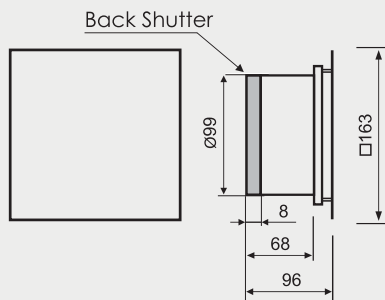

MM P SERIES

MM PS 100 / MATT

LONG life
30.000h

Dimensions /mm/

Performance curves

Technical characteristic

Type	Product Code	Product Code with Back Shutter / Accessory /	Supply Voltage	Maximum Flow Rate	Consumed power	Maximum Flow rate	Protection Degree	Noise Level	Safety Zone	Max Air Temperature	Basic fan	Timer	Humidistat	Light Relay	LED Light	Noiseless Energy Efficient
	No	No	Hz / V	min ⁻¹	W	m ³ /h	IP	dB	Zone	°C						
MMP S 100	-	4895	50 / 230	2750	18	169	56	32	2,3	+60	●					
MMP S 100T	-	9838										●				
MMP S 100HT	-	9692										●	●			
MMP S 100LT	-	-										●		●		
MMP S 100LED	-	-										●			●	
MMP S 100UE	-	9302	50 / 230	2020	5,5	100	X5	25	2,3	+60						●
MMP S 100LV B	-	-	50 / 12	2750	18	169	56	32	1,2,3	+60	●					
MMP S 100LV T	-	-										●				
MMP S 100LV HT	-	-										●	●			
MMP S 100LV LT	-	-										●		●		
MMP S 100LV LED	-	-										●			●	