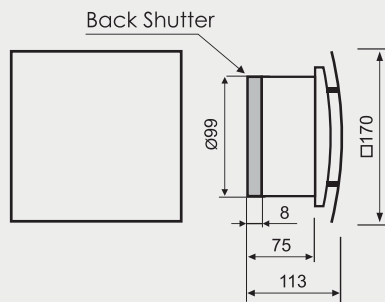

MM PEC 100 / MATT

Dimensions /mm/

Performance curves

Technical characteristic

Type	Product Code	Product Code with Back Shutter / Accessory /	Supply Voltage	Maximum Flow Rate	Consumed power	Maximum Flow rate	Protection Degree	Noise Level	Safety Zone	Max Air Temperature	Basic fan	Timer	Humidistat	Light Relay	LED Light	
	No	No	Hz / V	min ⁻¹	W	m ³ /h	IP	dB	Zone	°C						
MMP EC 100	-	8459	50 / 230	2430	13	105	24	29	2,3	+40	●					
MMP EC 100T	-	-										●				
MMP EC 100HT	-	-										●	●			
MMP EC 100LT	-	-										●		●		
MMP EC 100LED	-	-														●
MMP EC 100LV	-	-	50 / 12	2430	13	105	24	29	1,2,3	+40	●					
MMP EC 100LV T	-	-										●				
MMP EC 100LV HT	-	-										●	●			
MMP EC 100LV LT	-	-										●		●		
MMP EC 100LV LED	-	-														●