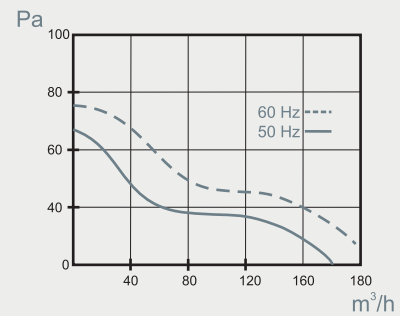

MM PEC 100 / MATT

Dimensions /mm/

Performance curves

Technical characteristic

Type	Product Code	Product Code with Back Shutter / Accessory /	Supply Voltage	Maximum Flow Rate	Consumed power	Maximum Flow rate	Protection Degree	Noise Level	Safety Zone	Max Air Temperature	Basic fan	Timer	Humidistat	Light Relay	LED Light	
	No	No	Hz / V	min ⁻¹	W	m ³ /h	IP	dB	Zone	°C						
MMP EC 100	-	8459	50 / 230	2430	13	105	24	29	2,3	+40	●					
MMP EC 100T	-	-										●				
MMP EC 100HT	-	-										●	●			
MMP EC 100LT	-	-										●		●		
MMP EC 100LED	-	-														●
MMP EC 100LV	-	-	50 / 12	2430	13	105	24	29	1,2,3	+40	●					
MMP EC 100LV T	-	-										●				
MMP EC 100LV HT	-	-										●	●			
MMP EC 100LV LT	-	-										●		●		
MMP EC 100LV LED	-	-														●