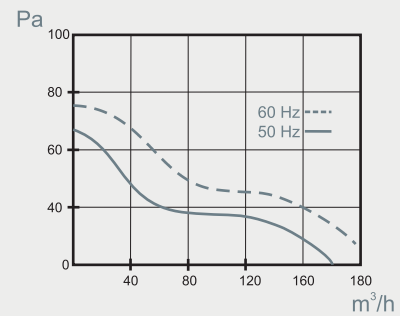

MM P SERIES

MM PSC 100 / MATT

Dimensions /mm/

Performance curves

Technical characteristic

Type	Product Code	Product Code with Back Shutter / Accessory /	Supply Voltage	Maximum Flow Rate	Consumed power	Maximum Flow rate	Protection Degree	Noise Level	Safety Zone	Max Air Temperature	Basic fan	Timer	Humidistat	Light Relay	LED Light
	No	No	Hz / V	min ⁻¹	W	m ³ /h	IP	dB	Zone	°C					
MMP SC 100	-	8466	50 / 230	2430	13	105	24	29	2,3	+40	•				
MMP SC 100T	-	9906										•			
MMP SC 100HT	-	9890										•	•		
MMP SC 100LT	-	-										•		•	
MMP SC 100LED	-	-										•			•
MMP SC 100LV	-	-	50 / 12	2430	13	105	24	29	1,2,3	+40	•				
MMP SC 100LV T	-	-										•			
MMP SC 100LV HT	-	-										•	•		
MMP SC 100LV LT	-	-										•		•	
MMP SC 100LV LED	-	-										•			•