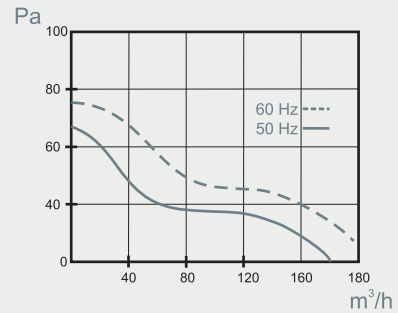

MM P SERIES

MM PS 100 / MATT

LONG life
30.000h

Dimensions /mm/

Performance curves

Technical characteristic

Type	Product Code	Product Code with Back Shutter / Accessory /	Supply Voltage	Maximum Flow Rate	Consumed power	Maximum Flow rate	Protection Degree	Noise Level	Safety Zone	Max Air Temperature	Basic fan	Timer	Humidistat	Light Relay	LED Light	Noiseless Energy Efficient
	No	No	Hz / V	min ⁻¹	W	m ³ /h	IP	dB	Zone	°C						
MMP S 100	-	4895	50 / 230	2750	18	169	56	32	2,3	+60	●					
MMP S 100T	-	9838										●				
MMP S 100HT	-	9692										●	●			
MMP S 100LT	-	-										●		●		
MMP S 100LED	-	-										●			●	
MMP S 100UE	-	9302	50 / 230	2020	5,5	100	X5	25	2,3	+60						●
MMP S 100LV B	-	-	50 / 12	2750	18	169	56	32	1,2,3	+60	●					
MMP S 100LV T	-	-										●				
MMP S 100LV HT	-	-										●	●			
MMP S 100LV LT	-	-										●		●		
MMP S 100LV LED	-	-										●			●	