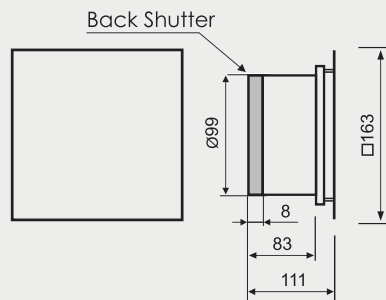

MM P SERIES

MM PSC 100 / MATT

Dimensions /mm/

Performance curves

Technical characteristic

Type	Product Code	Product Code with Back Shutter / Accessory /	Supply Voltage	Maximum Flow Rate	Consumed power	Maximum Flow rate	Protection Degree	Noise Level	Safety Zone	Max Air Temperature	Basic fan	Timer	Humidistat	Light Relay	LED Light
	No	No	Hz / V	min ⁻¹	W	m ³ /h	IP	dB	Zone	°C					
MMP SC 100	-	8466	50 / 230	2430	13	105	24	29	2,3	+40	•				
MMP SC 100T	-	9906										•			
MMP SC 100HT	-	9890										•	•		
MMP SC 100LT	-	-										•		•	
MMP SC 100LED	-	-										•			•
MMP SC 100LV	-	-	50 / 12	2430	13	105	24	29	1,2,3	+40	•				
MMP SC 100LV T	-	-										•			
MMP SC 100LV HT	-	-										•	•		
MMP SC 100LV LT	-	-										•		•	
MMP SC 100LV LED	-	-										•			•