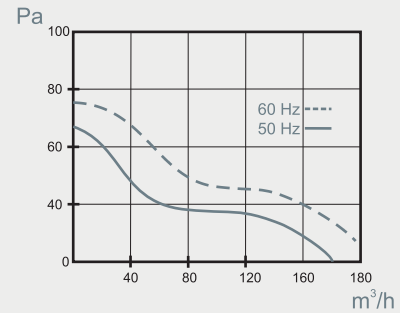

MM P SERIES

MM PE 100 / MATT

Dimensions /mm/

Performance curves

Technical characteristic

Type	Product Code	Product Code with Back Shutter / Accessory /	Supply Voltage	Maximum Flow Rate	Consumed power	Maximum Flow rate	Protection Degree	Noise Level	Safety Zone	Max Air Temperature	Basic fan	Timer	Humidistat	Light Relay	LED Light	Noiseless Energy Efficient
	No	No	Hz / V	min ⁻¹	W	m ³ /h	IP	dB	Zone	°C						
MMP E 100	-	4710	50 / 230	2750	18	169	56	32	2,3	+60	●					
MMP E 100T	-	-										●				
MMP E 100HT	-	4711										●	●			
MMP E 100LT	-	-										●		●		
MMP E 100LED	-	-														●
MMP E 100UE	-	9128	50 / 230	2020	5,5	100	X5	25	2,3	+60						●
MMP E 100LV B	-	-	50 / 12	2750	18	169	56	32	1,2,3	+60	●					
MMP E 100LV T	-	-										●				
MMP E 100LV HT	-	-										●	●			
MMP E 100LV LT	-	-										●		●		
MMP E 100LV LED	-	-														●