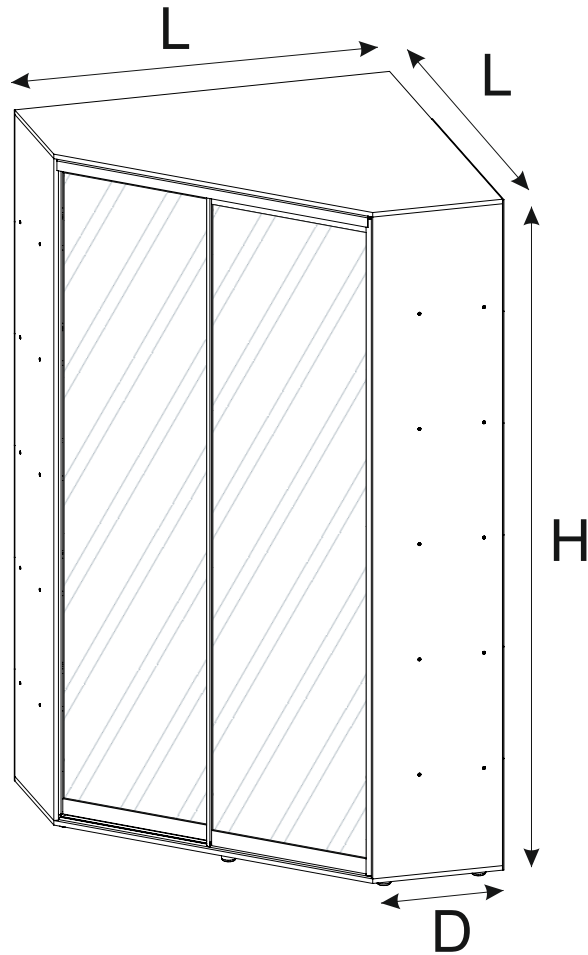

Шкаф-купе угловой 1100-1500

L	D	H
1100/1200/1300/1400/1500	450	2100/2400

1	1100/1200/1300/1400/1500	450	16	x1
2	1100/1200/1300/1400/1500	450	16	x1
3	2038/2338	450	16	x2
4	2038/2338	350	16	x1
5	2038/2338	350	16	x1
6	2038/2338	500	16	x1
7	662/762/862/962/1062	350	16	x1/x2
8	390	350	16	x8/x10
9	1097/1197/1297/1397/1497	412/393	2,5	x5/x6
10	620/720/820/920/1020	412/393	2,5	x5/x6

A0	7x50 mm x36/x48	A1	∅12mm x36/x48	A2	4 mm x1
B0	16mm x18	C0	x20	C1	x20
C2	∅20mm x20	H0	1,25x25mm 0,05kg	H1	1268/1368/1468/1568mm x3
R0	∅25mm x2	R1	∅25mm x1	J0	x8/x9

2 ▶

3 ▶

4 ▶

1	300	120	16	x4
2	333	120	16	x4
3	382	140	16	x2
4	361	346	2,5	x2

A0	7x50 mm	A1	Ø12mm
	x8		x8

B0	16mm	B1	30mm
	x16		x4

H0	1,25x25mm 0,025kg	K0	300mm
			x2