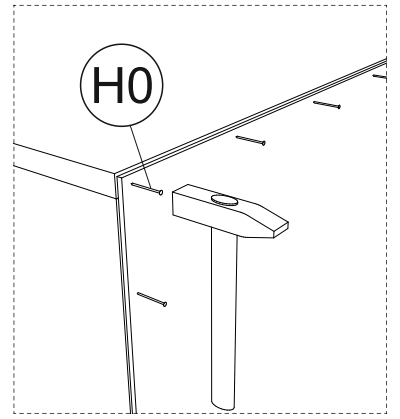

Шкаф-купе угловой 1100-1500

L	D	H
1100/1200/1300/1400/1500	450	2100/2400

1	1100/1200/1300/1400/1500	450	16	x1
2	1100/1200/1300/1400/1500	450	16	x1
3	2038/2338	450	16	x2
4	2038/2338	350	16	x1
5	2038/2338	350	16	x1
6	2038/2338	500	16	x1
7	662/762/862/962/1062	350	16	x1/x2
8	390	350	16	x8/x10
9	1097/1197/1297/1397/1497	412/393	2,5	x5/x6
10	620/720/820/920/1020	412/393	2,5	x5/x6

A0	7x50 mm x36/x48	A1	∅12mm x36/x48	A2	4 mm x1
B0	16mm x18	C0	x20	C1	x20
C2	∅20mm x20	H0	1,25x25mm 0,05kg	H1	1268/1368/1468/1568mm x3
R0	∅25mm x2	R1	∅25mm x1	J0	x8/x9

2 ▶

3 ▶

4 ▶

1	300	120	16	x4
2	333	120	16	x4
3	382	140	16	x2
4	361	346	2,5	x2

A0	7x50 mm	A1	Ø12mm
	x8		x8

B0	16mm	B1	30mm
	x16		x4

H0	1,25x25mm 0,025kg	K0	300mm
			x2