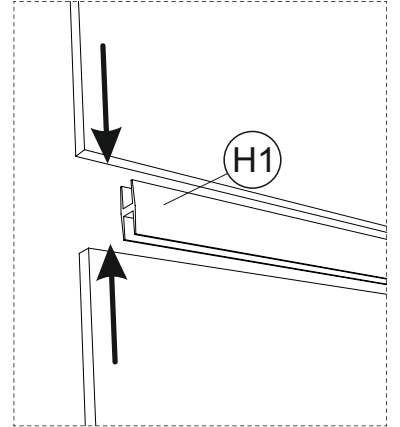

Шкаф-купе угловой 1100-1500

L	D	H
1100/1200/1300/1400/1500	450	2100/2400

1	1100/1200/1300/1400/1500	450	16	x1
2	1100/1200/1300/1400/1500	450	16	x1
3	2038/2338	450	16	x2
4	2038/2338	350	16	x1
5	2038/2338	350	16	x1
6	2038/2338	500	16	x1
7	662/762/862/962/1062	350	16	x1/x2
8	390	350	16	x8/x10
9	1097/1197/1297/1397/1497	412/393	2,5	x5/x6
10	620/720/820/920/1020	412/393	2,5	x5/x6

A0	7x50 mm x36/x48	A1	∅12mm x36/x48	A2	4 mm x1
B0	16mm x18	C0	x20	C1	x20
C2	∅20mm x20	H0	1,25x25mm 0,05kg	H1	1268/1368/1468/1568mm x3
R0	∅25mm x2	R1	∅25mm x1	J0	x8/x9

2 ▶

3 ▶

4 ▶

1	300	120	16	x4
2	333	120	16	x4
3	382	140	16	x2
4	361	346	2,5	x2

A0	7x50 mm	A1	Ø12mm
	x8		x8

B0	16mm	B1	30mm
	x16		x4

H0	1,25x25mm 0,025kg	K0	300mm
			x2