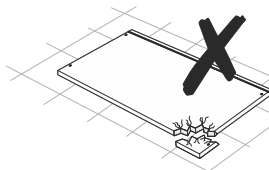

Шкаф-купе угловой 1100-1500

L	D	H
1100/1200/1300/1400/1500	450	2100/2400

1	1100/1200/1300/1400/1500	450	16	x1
2	1100/1200/1300/1400/1500	450	16	x1
3	2038/2338	450	16	x2
4	2038/2338	350	16	x1
5	2038/2338	350	16	x1
6	2038/2338	500	16	x1
7	662/762/862/962/1062	350	16	x1/x2
8	390	350	16	x8/x10
9	1097/1197/1297/1397/1497	412/393	2,5	x5/x6
10	620/720/820/920/1020	412/393	2,5	x5/x6

A0	7x50 mm x36/x48	A1	∅12mm x36/x48	A2	4 mm x1
B0	16mm x18	C0	x20	C1	x20
C2	∅20mm x20	H0	1,25x25mm 0,05kg	H1	1268/1368/1468/1568mm x3
R0	∅25mm x2	R1	∅25mm x1	J0	x8/x9

2 ▶

3 ▶

4 ▶

1	300	120	16	x4
2	333	120	16	x4
3	382	140	16	x2
4	361	346	2,5	x2

A0	7x50 mm	A1	Ø12mm
	x8		x8

B0	16mm	B1	30mm
	x16		x4

H0	1,25x25mm 0,025kg	K0	300mm
			x2