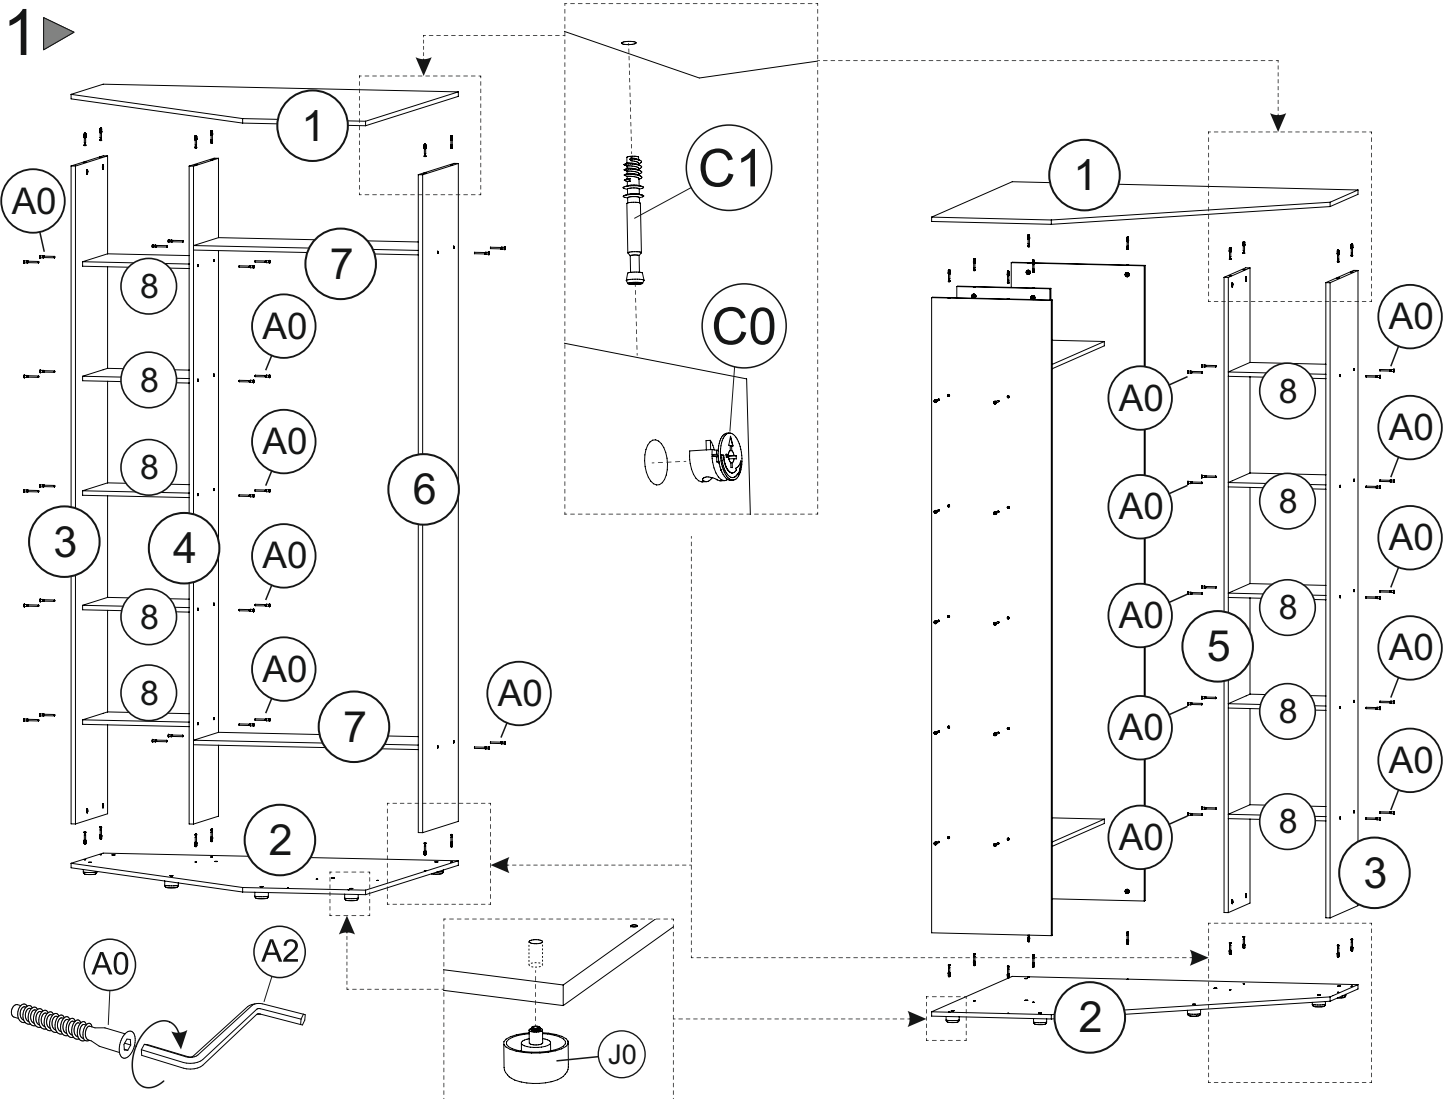

Шкаф-купе угловой 1100-1500

L	D	H
1100/1200/1300/1400/1500	450	2100/2400

1	1100/1200/1300/1400/1500	450	16	x1
2	1100/1200/1300/1400/1500	450	16	x1
3	2038/2338	450	16	x2
4	2038/2338	350	16	x1
5	2038/2338	350	16	x1
6	2038/2338	500	16	x1
7	662/762/862/962/1062	350	16	x1/x2
8	390	350	16	x8/x10
9	1097/1197/1297/1397/1497	412/393	2,5	x5/x6
10	620/720/820/920/1020	412/393	2,5	x5/x6

A0	7x50 mm x36/x48	A1	∅12mm x36/x48	A2	4 mm x1
B0	16mm x18	C0	x20	C1	x20
C2	∅20mm x20	H0	1,25x25mm 0,05kg	H1	1268/1368/1468/1568mm x3
R0	∅25mm x2	R1	∅25mm x1	J0	x8/x9

2 ▶

3 ▶

4 ▶

1	300	120	16	x4
2	333	120	16	x4
3	382	140	16	x2
4	361	346	2,5	x2

A0	7x50 mm	A1	Ø12mm
	x8		x8

B0	16mm	B1	30mm
	x16		x4

H0	1,25x25mm 0,025kg	K0	300mm
			x2