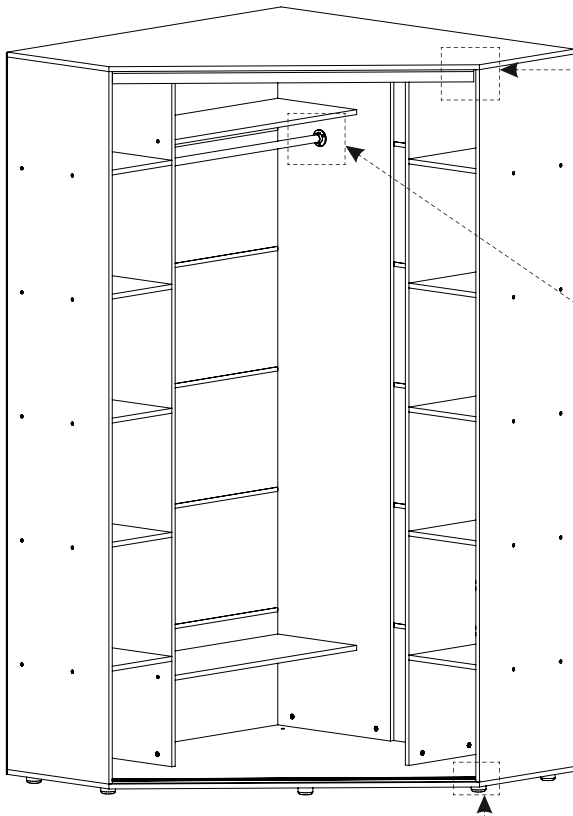

Шкаф-купе угловой 1100-1500

L	D	H
1100/1200/1300/1400/1500	450	2100/2400

1	1100/1200/1300/1400/1500	450	16	x1
2	1100/1200/1300/1400/1500	450	16	x1
3	2038/2338	450	16	x2
4	2038/2338	350	16	x1
5	2038/2338	350	16	x1
6	2038/2338	500	16	x1
7	662/762/862/962/1062	350	16	x1/x2
8	390	350	16	x8/x10
9	1097/1197/1297/1397/1497	412/393	2,5	x5/x6
10	620/720/820/920/1020	412/393	2,5	x5/x6

A0	7x50 mm x36/x48	A1	∅12mm x36/x48	A2	4 mm x1
B0	16mm x18	C0	x20	C1	x20
C2	∅20mm x20	H0	1,25x25mm 0,05kg	H1	1268/1368/1468/1568mm x3
R0	∅25mm x2	R1	∅25mm x1	J0	x8/x9

2 ▶

3 ▶

4 ▶

1	300	120	16	x4
2	333	120	16	x4
3	382	140	16	x2
4	361	346	2,5	x2

A0	7x50 mm	A1	Ø12mm
	x8		x8

B0	16mm	B1	30mm
	x16		x4

H0	1,25x25mm 0,025kg	K0	300mm
			x2