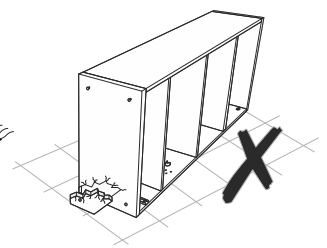

Шкаф-купе угловой 1100-1500

L	D	H
1100/1200/1300/1400/1500	450	2100/2400

1	1100/1200/1300/1400/1500	450	16	x1
2	1100/1200/1300/1400/1500	450	16	x1
3	2038/2338	450	16	x2
4	2038/2338	350	16	x1
5	2038/2338	350	16	x1
6	2038/2338	500	16	x1
7	662/762/862/962/1062	350	16	x1/x2
8	390	350	16	x8/x10
9	1097/1197/1297/1397/1497	412/393	2,5	x5/x6
10	620/720/820/920/1020	412/393	2,5	x5/x6

A0	7x50 mm x36/x48	A1	∅12mm x36/x48	A2	4 mm x1
B0	16mm x18	C0	x20	C1	x20
C2	∅20mm x20	H0	1,25x25mm 0,05kg	H1	1268/1368/1468/1568mm x3
R0	∅25mm x2	R1	∅25mm x1	J0	x8/x9

2 ▶

3 ▶

4 ▶

1	300	120	16	x4
2	333	120	16	x4
3	382	140	16	x2
4	361	346	2,5	x2

A0	7x50 mm	A1	Ø12mm
	x8		x8

B0	16mm	B1	30mm
	x16		x4

H0	1,25x25mm 0,025kg	K0	300mm
			x2