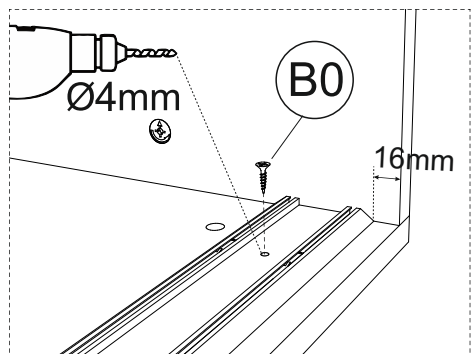

Шкаф-купе угловой 1100-1500

L	D	H
1100/1200/1300/1400/1500	450	2100/2400

1	1100/1200/1300/1400/1500	450	16	x1
2	1100/1200/1300/1400/1500	450	16	x1
3	2038/2338	450	16	x2
4	2038/2338	350	16	x1
5	2038/2338	350	16	x1
6	2038/2338	500	16	x1
7	662/762/862/962/1062	350	16	x1/x2
8	390	350	16	x8/x10
9	1097/1197/1297/1397/1497	412/393	2,5	x5/x6
10	620/720/820/920/1020	412/393	2,5	x5/x6

A0	7x50 mm x36/x48	A1	∅12mm x36/x48	A2	4 mm x1
B0	16mm x18	C0	x20	C1	x20
C2	∅20mm x20	H0	1,25x25mm 0,05kg	H1	1268/1368/1468/1568mm x3
R0	∅25mm x2	R1	∅25mm x1	J0	x8/x9

2 ▶

3 ▶

4 ▶

1	300	120	16	x4
2	333	120	16	x4
3	382	140	16	x2
4	361	346	2,5	x2

A0	7x50 mm	A1	Ø12mm
	x8		x8

B0	16mm	B1	30mm
	x16		x4

H0	1,25x25mm 0,025kg	K0	300mm
			x2