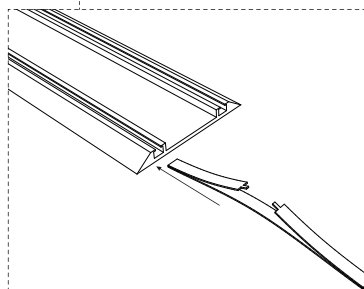

Шкаф-купе угловой 1100-1500

L	D	H
1100/1200/1300/1400/1500	450	2100/2400

1	1100/1200/1300/1400/1500	450	16	x1
2	1100/1200/1300/1400/1500	450	16	x1
3	2038/2338	450	16	x2
4	2038/2338	350	16	x1
5	2038/2338	350	16	x1
6	2038/2338	500	16	x1
7	662/762/862/962/1062	350	16	x1/x2
8	390	350	16	x8/x10
9	1097/1197/1297/1397/1497	412/393	2,5	x5/x6
10	620/720/820/920/1020	412/393	2,5	x5/x6

A0	7x50 mm x36/x48	A1	∅12mm x36/x48	A2	4 mm x1
B0	16mm x18	C0	x20	C1	x20
C2	∅20mm x20	H0	1,25x25mm 0,05kg	H1	1268/1368/1468/1568mm x3
R0	∅25mm x2	R1	∅25mm x1	J0	x8/x9

2 ▶

3 ▶

4 ▶

1	300	120	16	x4
2	333	120	16	x4
3	382	140	16	x2
4	361	346	2,5	x2

A0	7x50 mm	A1	Ø12mm
	x8		x8

B0	16mm	B1	30mm
	x16		x4

H0	1,25x25mm 0,025kg	K0	300mm
			x2