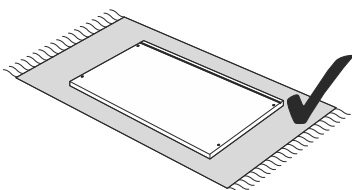

Шкаф-купе угловой 1100-1500

L	D	H
1100/1200/1300/1400/1500	450	2100/2400

1	1100/1200/1300/1400/1500	450	16	x1
2	1100/1200/1300/1400/1500	450	16	x1
3	2038/2338	450	16	x2
4	2038/2338	350	16	x1
5	2038/2338	350	16	x1
6	2038/2338	500	16	x1
7	662/762/862/962/1062	350	16	x1/x2
8	390	350	16	x8/x10
9	1097/1197/1297/1397/1497	412/393	2,5	x5/x6
10	620/720/820/920/1020	412/393	2,5	x5/x6

A0	7x50 mm x36/x48	A1	∅12mm x36/x48	A2	4 mm x1
B0	16mm x18	C0	x20	C1	x20
C2	∅20mm x20	H0	1,25x25mm 0,05kg	H1	1268/1368/1468/1568mm x3
R0	∅25mm x2	R1	∅25mm x1	J0	x8/x9

2 ▶

3 ▶

4 ▶

1	300	120	16	x4
2	333	120	16	x4
3	382	140	16	x2
4	361	346	2,5	x2

A0	7x50 mm	A1	Ø12mm
	x8		x8

B0	16mm	B1	30mm
	x16		x4

H0	1,25x25mm 0,025kg	K0	300mm
			x2