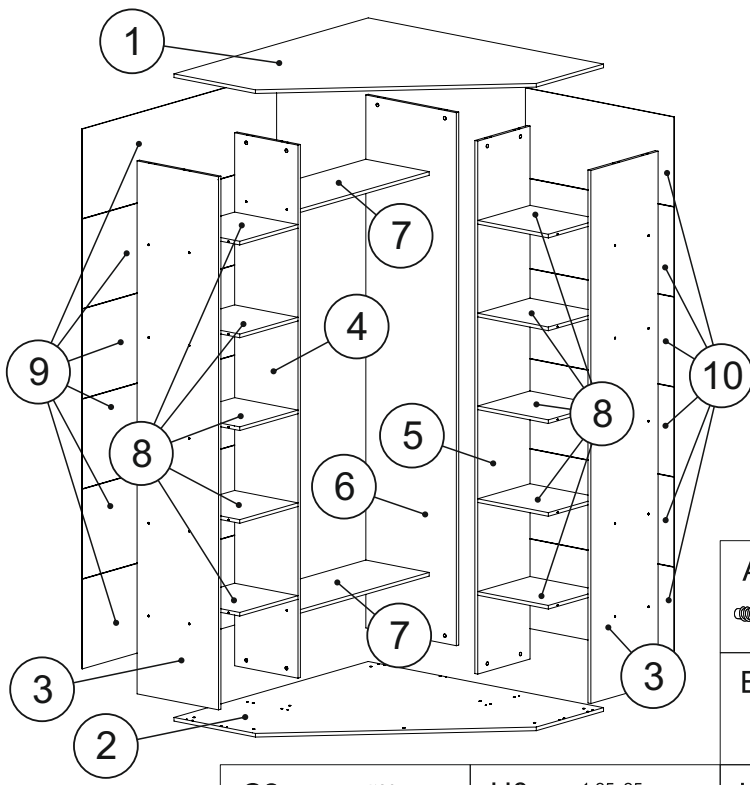

Шкаф-купе угловой 1100-1500

L	D	H
1100/1200/1300/1400/1500	450	2100/2400

1	1100/1200/1300/1400/1500	450	16	x1
2	1100/1200/1300/1400/1500	450	16	x1
3	2038/2338	450	16	x2
4	2038/2338	350	16	x1
5	2038/2338	350	16	x1
6	2038/2338	500	16	x1
7	662/762/862/962/1062	350	16	x1/x2
8	390	350	16	x8/x10
9	1097/1197/1297/1397/1497	412/393	2,5	x5/x6
10	620/720/820/920/1020	412/393	2,5	x5/x6

A0	7x50 mm x36/x48	A1	∅12mm x36/x48	A2	4 mm x1
B0	16mm x18	C0	x20	C1	x20
C2	∅20mm x20	H0	1,25x25mm 0,05kg	H1	1268/1368/1468/1568mm x3
R0	∅25mm x2	R1	∅25mm x1	J0	x8/x9

2 ▶

3 ▶

4 ▶

1	300	120	16	x4
2	333	120	16	x4
3	382	140	16	x2
4	361	346	2,5	x2

A0	7x50 mm	A1	Ø12mm
	x8		x8

B0	16mm	B1	30mm
	x16		x4

H0	1,25x25mm 0,025kg	K0	300mm
			x2