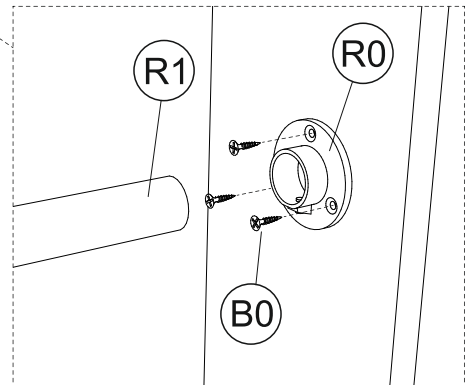

Шкаф-купе угловой 1100-1500

L	D	H
1100/1200/1300/1400/1500	450	2100/2400

1	1100/1200/1300/1400/1500	450	16	x1
2	1100/1200/1300/1400/1500	450	16	x1
3	2038/2338	450	16	x2
4	2038/2338	350	16	x1
5	2038/2338	350	16	x1
6	2038/2338	500	16	x1
7	662/762/862/962/1062	350	16	x1/x2
8	390	350	16	x8/x10
9	1097/1197/1297/1397/1497	412/393	2,5	x5/x6
10	620/720/820/920/1020	412/393	2,5	x5/x6

A0	7x50 mm x36/x48	A1	∅12mm x36/x48	A2	4 mm x1
B0	16mm x18	C0	x20	C1	x20
C2	∅20mm x20	H0	1,25x25mm 0,05kg	H1	1268/1368/1468/1568mm x3
R0	∅25mm x2	R1	∅25mm x1	J0	x8/x9

2 ▶

3 ▶

4 ▶

1	300	120	16	x4
2	333	120	16	x4
3	382	140	16	x2
4	361	346	2,5	x2

A0	7x50 mm	A1	Ø12mm
	x8		x8

B0	16mm	B1	30mm
	x16		x4

H0	1,25x25mm 0,025kg	K0	300mm
			x2