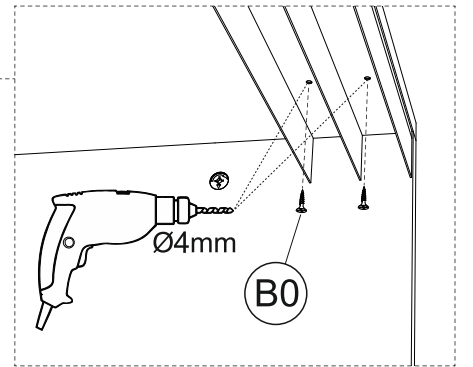

Шкаф-купе угловой 1100-1500

L	D	H
1100/1200/1300/1400/1500	450	2100/2400

1	1100/1200/1300/1400/1500	450	16	x1
2	1100/1200/1300/1400/1500	450	16	x1
3	2038/2338	450	16	x2
4	2038/2338	350	16	x1
5	2038/2338	350	16	x1
6	2038/2338	500	16	x1
7	662/762/862/962/1062	350	16	x1/x2
8	390	350	16	x8/x10
9	1097/1197/1297/1397/1497	412/393	2,5	x5/x6
10	620/720/820/920/1020	412/393	2,5	x5/x6

A0	7x50 mm x36/x48	A1	∅12mm x36/x48	A2	4 mm x1
B0	16mm x18	C0	x20	C1	x20
C2	∅20mm x20	H0	1,25x25mm 0,05kg	H1	1268/1368/1468/1568mm x3
R0	∅25mm x2	R1	∅25mm x1	J0	x8/x9

2 ▶

3 ▶

4 ▶

1	300	120	16	x4
2	333	120	16	x4
3	382	140	16	x2
4	361	346	2,5	x2

A0	7x50 mm	A1	Ø12mm
	x8		x8

B0	16mm	B1	30mm
	x16		x4

H0	1,25x25mm 0,025kg	K0	300mm
			x2