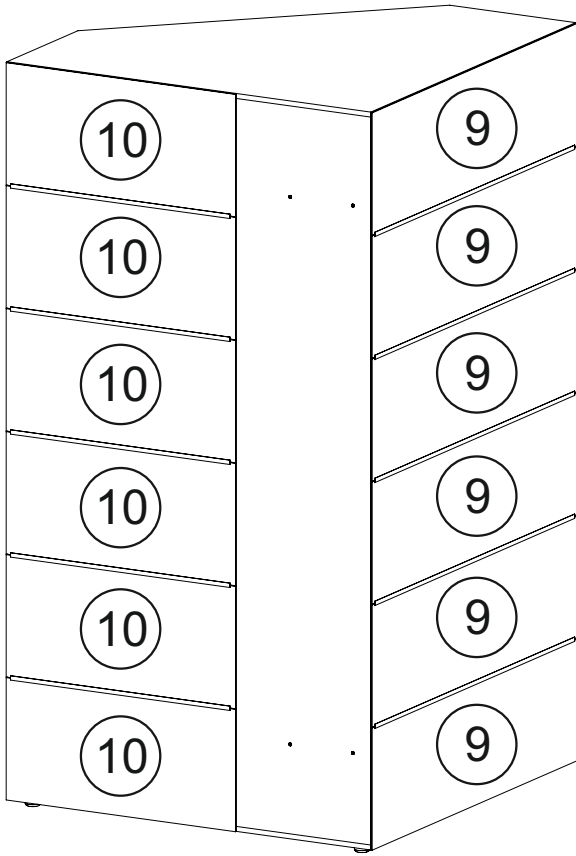

Шкаф-купе угловой 1100-1500

L	D	H
1100/1200/1300/1400/1500	450	2100/2400

1	1100/1200/1300/1400/1500	450	16	x1
2	1100/1200/1300/1400/1500	450	16	x1
3	2038/2338	450	16	x2
4	2038/2338	350	16	x1
5	2038/2338	350	16	x1
6	2038/2338	500	16	x1
7	662/762/862/962/1062	350	16	x1/x2
8	390	350	16	x8/x10
9	1097/1197/1297/1397/1497	412/393	2,5	x5/x6
10	620/720/820/920/1020	412/393	2,5	x5/x6

A0	7x50 mm x36/x48	A1	∅12mm x36/x48	A2	4 mm x1
B0	16mm x18	C0	x20	C1	x20
C2	∅20mm x20	H0	1,25x25mm 0,05kg	H1	1268/1368/1468/1568mm x3
R0	∅25mm x2	R1	∅25mm x1	J0	x8/x9

2 ▶

3 ▶

4 ▶

1	300	120	16	x4
2	333	120	16	x4
3	382	140	16	x2
4	361	346	2,5	x2

A0	7x50 mm	A1	Ø12mm
	x8		x8

B0	16mm	B1	30mm
	x16		x4

H0	1,25x25mm 0,025kg	K0	300mm
			x2