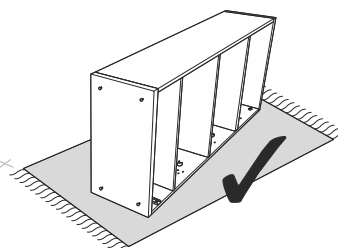

Шкаф-купе угловой 1100-1500

L	D	H
1100/1200/1300/1400/1500	450	2100/2400

1	1100/1200/1300/1400/1500	450	16	x1
2	1100/1200/1300/1400/1500	450	16	x1
3	2038/2338	450	16	x2
4	2038/2338	350	16	x1
5	2038/2338	350	16	x1
6	2038/2338	500	16	x1
7	662/762/862/962/1062	350	16	x1/x2
8	390	350	16	x8/x10
9	1097/1197/1297/1397/1497	412/393	2,5	x5/x6
10	620/720/820/920/1020	412/393	2,5	x5/x6

A0	7x50 mm x36/x48	A1	∅12mm x36/x48	A2	4 mm x1
B0	16mm x18	C0	x20	C1	x20
C2	∅20mm x20	H0	1,25x25mm 0,05kg	H1	1268/1368/1468/1568mm x3
R0	∅25mm x2	R1	∅25mm x1	J0	x8/x9

2 ▶

3 ▶

4 ▶

1	300	120	16	x4
2	333	120	16	x4
3	382	140	16	x2
4	361	346	2,5	x2

A0	7x50 mm	A1	Ø12mm
	x8		x8

B0	16mm	B1	30mm
	x16		x4

H0	1,25x25mm 0,025kg	K0	300mm
			x2