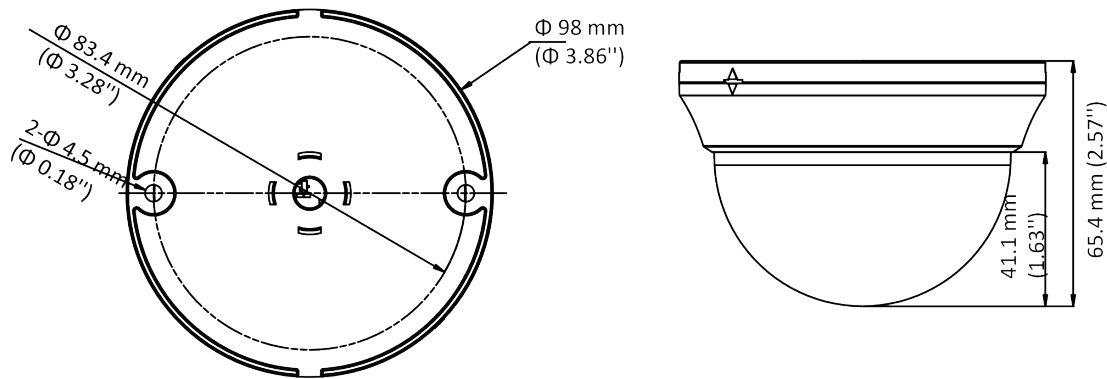

DS-2CE56D0T-IRMMF (C) 2 MP Camera

- 2 MP, 1920 × 1080 resolution
- 2.8 mm, 3.6 mm, 6 mm fixed focal lens
- 4 in 1 video output (switchable TVI/AHD/CVI/CVBS)
- Smart IR, up to 20 m IR distance

Specification

Camera	
Image Sensor	2 MP CMOS
Signal System	PAL/NTSC
Resolution	1920 (H) × 1080 (V)
Frame Rate	TVI: 1080P@30fps, 1080P@25fps CVI: 1080P@30fps, 1080P@25fps AHD: 1080P@30fps, 1080P@25fps CVBS: PAL/NTSC
Min. illumination	0.01 Lux@(F1.2, AGC ON), 0 Lux with IR
Shutter Time	PAL: 1/25 s to 1/50, 000 s NTSC: 1/30 s to 1/50, 000 s
Lens	2.8 mm, 3.6 mm, 6 mm fixed lens
Field of View	2.8 mm, horizontal FOV: 106.4°, vertical FOV: 57.9°, diagonal FOV: 124.6° 3.6 mm, horizontal FOV: 79.6°, vertical FOV: 43.5°, diagonal FOV: 93.7° 6 mm, horizontal FOV: 51.9°, vertical FOV: 30°, diagonal FOV: 58.8°
Lens Mount	M12
Day & Night	ICR
WDR (Wide Dynamic Range)	Digital WDR
Angle Adjustment	Pan: 0 to 360°, Tilt: 0 to 70°, Rotation: 0 to 360°
Menu	
Image Mode	STD/HIGH-SAT
AGC	Yes
Day/Night Mode	Auto/Color/BW (Black and White)
White Balance	Auto/Manual
AE (Auto Exposure) Mode	DWDR/BLC/HLC/Global
Noise Reduction	2D DNR
Language	English
Function	Brightness, Sharpness, Smart IR
Interface	
Video Output	Switchable TVI/AHD/CVI/CVBS
General	
Operating Conditions	-40 °C to 60 °C (-40 °F to 140 °F), humidity 90% or less (non-condensing)
Power Supply	12 VDC ± 25%
Power Consumption	Max. 1.8 W
Material	Plastic
IR Range	Up to 20 m
Communication	HIKVISION-C

General

Dimensions	Φ 98 mm × 65.4 mm (Φ 3.86" × 2.57")
Weight	Approx. 146 g (0.32 lb.)

Available Model

DS-2CE56DOT-IRMMF (C)

Dimension

Distributed by

HIKVISION®

Headquarters