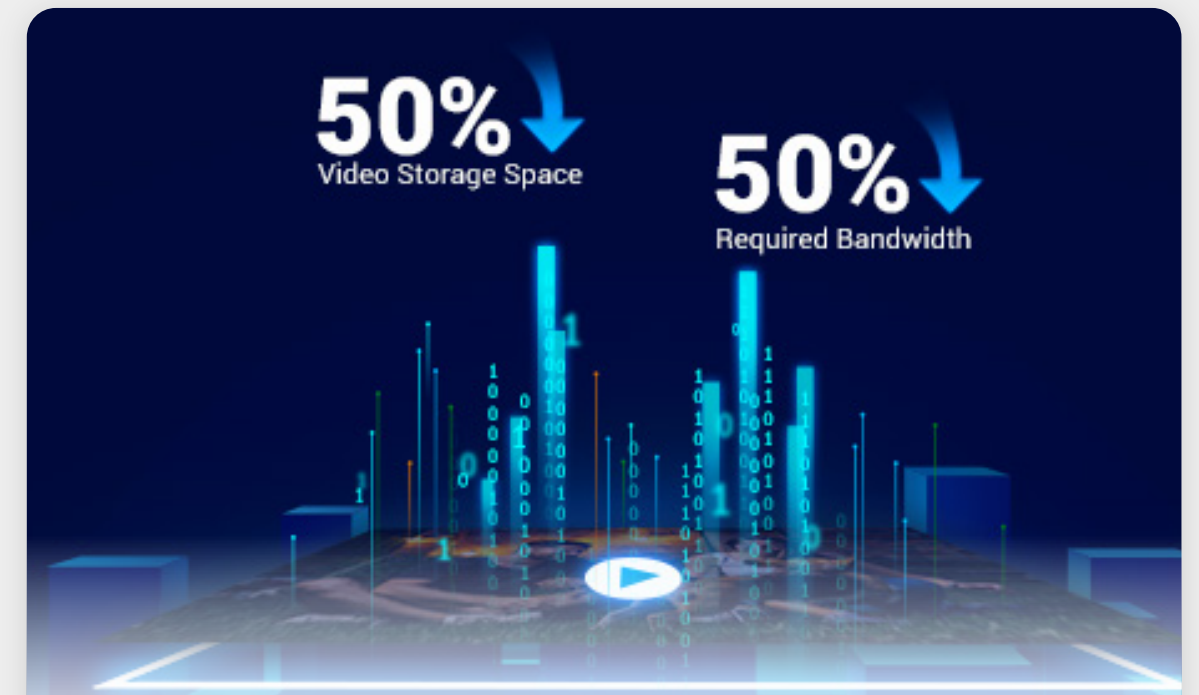

Upon detection of intruders, the camera will set off a loud siren and flash spotlights for on-site deterrence.

Stable Wi-Fi connection

The H4 boosts up to 200m Wi-Fi coverage thanks to its high-performance dual antennas⁵. It also offers wired options for further convenience.

Dual storage options

Safely store important moments or cute memories on a large local storage card, or by subscribing to the EZVIZ CloudPlay.

H.265 video technology

H.265 creates a smoother viewing experience while only using about 50% of the data storage space required by cameras with H.264.