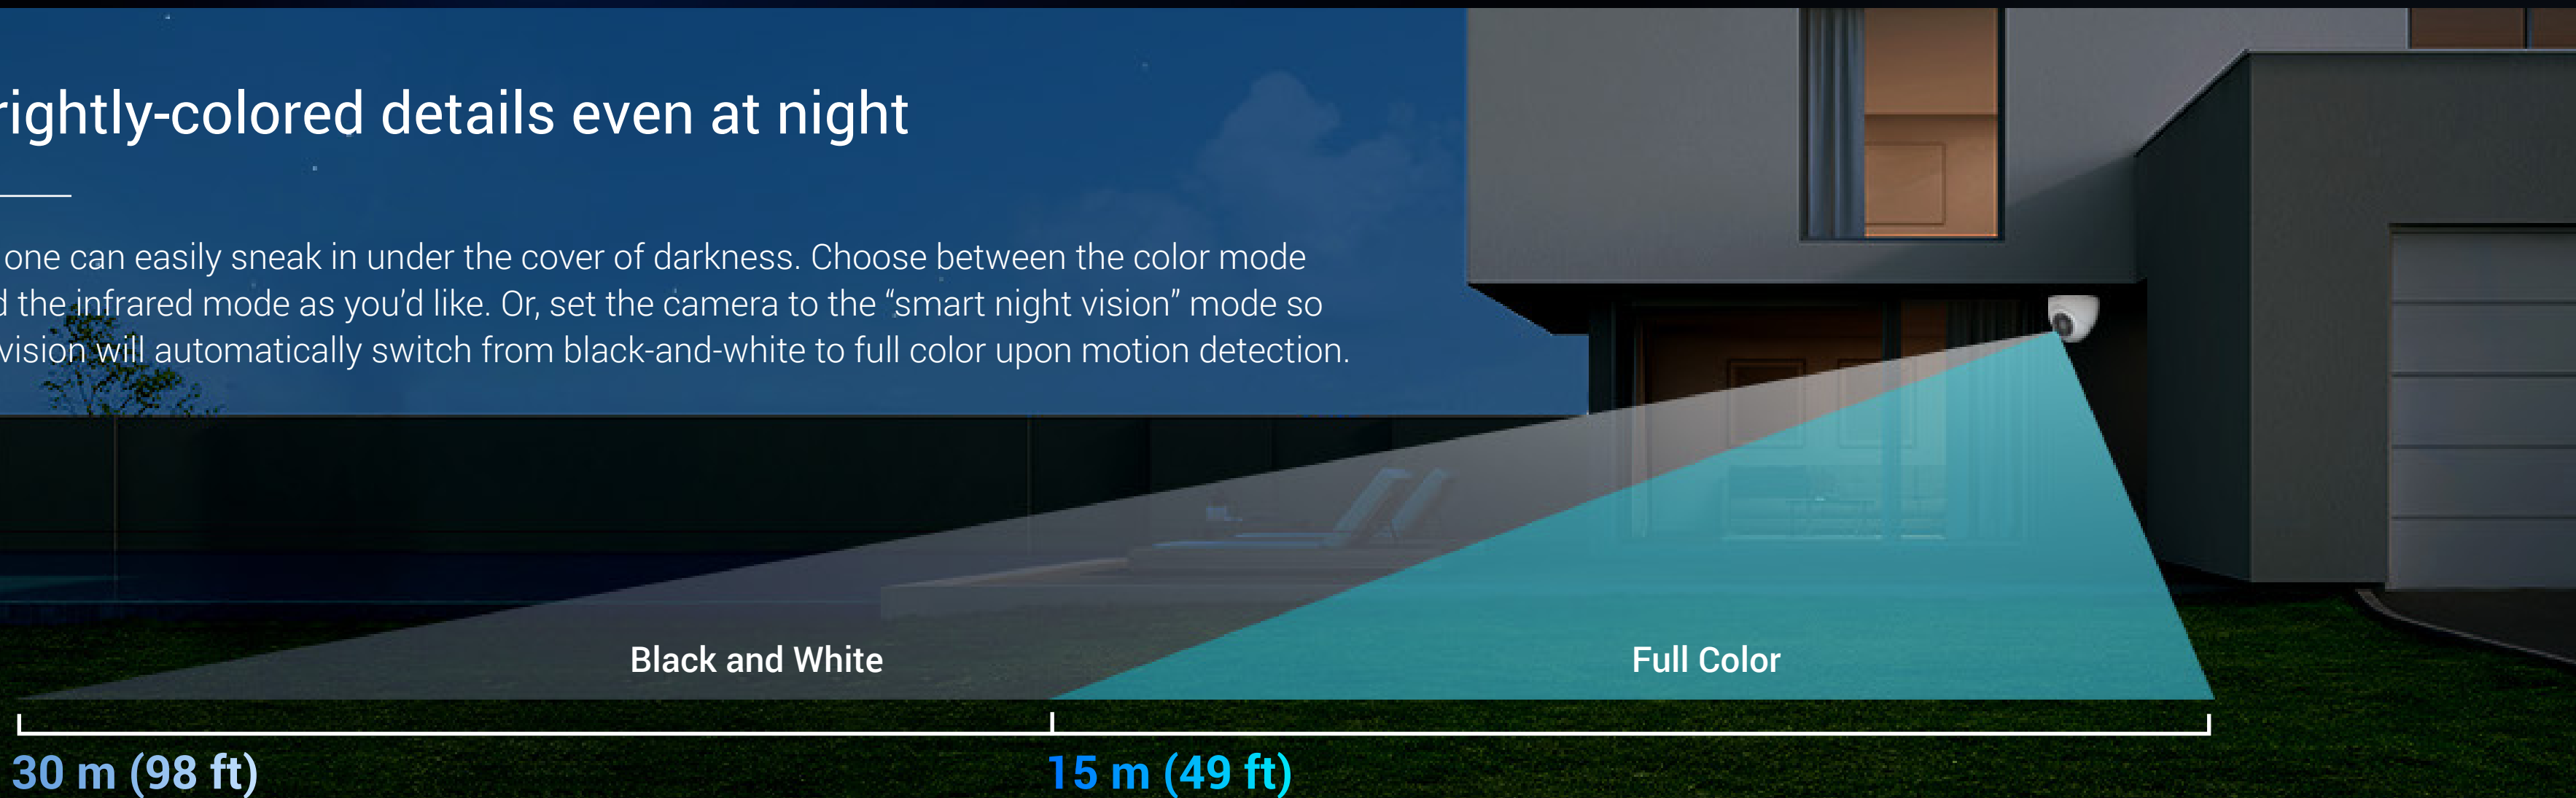

H4 **2K**

Wi-Fi Smart Home Camera

Simple yet solid security solution

The H4 holds decent value for almost all security needs as a dome camera. With a pack of smart features, technically advanced 2K resolution, and sturdy design, it is the right one to pick if you want to cover larger or busier spaces. In addition, everything that matters can be viewed and managed in a super easy way on EZVIZ's mobile app.

The camera's on-board AI algorithm helps it identify moving people and vehicles in particular. It reduces alerts caused by falling leaves or flying insects, and informs you when someone parks in your property area without permission.

AI-Powered
Human / Vehicle
Shape Detection

Customizable
Detection Zone

No Subscription
Fee

Hard to lose any important detail

Bringing its vision to 2K, the camera can render vivid, clear images in all lighting conditions. Even visitors backlit by the sun can be seen in clarity, without appearing dark in an overly exposed background.

Brightly-colored details even at night

No one can easily sneak in under the cover of darkness. Choose between the color mode and the infrared mode as you'd like. Or, set the camera to the "smart night vision" mode so its vision will automatically switch from black-and-white to full color upon motion detection.