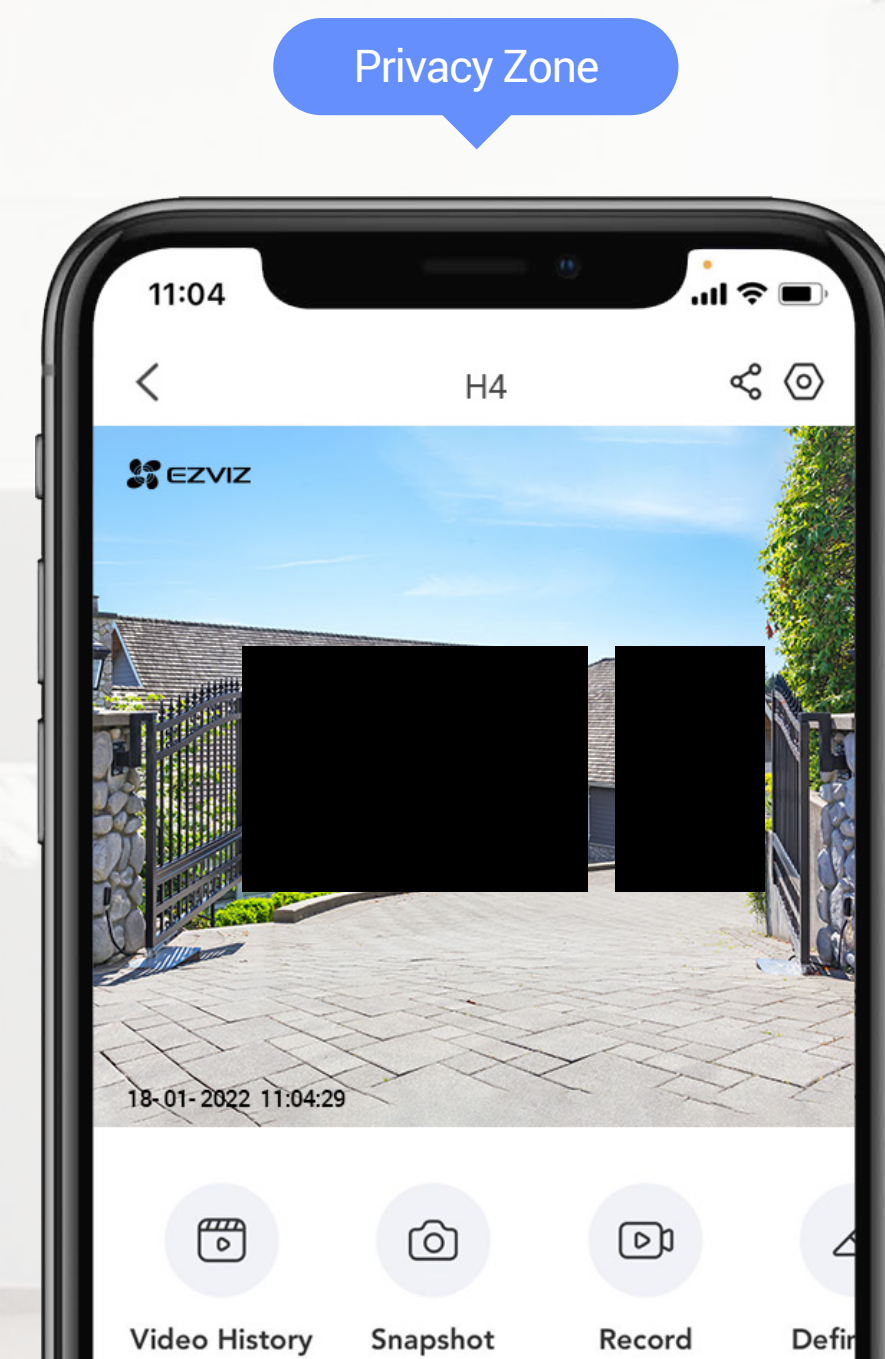

We do our best to protect data and privacy

We design the H4 to respect every private space, and to secure every byte of your data. You can set up no-filming privacy zones⁶ on EZVIZ App to make sure recording only happens when it's appropriate and allowed. Meanwhile, your recordings are fully encrypted from end to end to stay private and secure.

1 Data from EZVIZ Lab's test results under standard conditions.

2 Data from EZVIZ Lab's test results under standard conditions. The video compression efficiency will vary with the frequency and complexity of the activity captured, as well as other environmental factors.

3 Google Assistant is not available in certain languages and countries.

4 Local storage cards must be purchased separately. Cloud storage service is only available in certain markets. Please verify availability before making any purchase.

5 Data from EZVIZ Lab's test results in open environment. Will vary with the Wi-Fi frequency, camera location, the transfer technology, and other environmental factors.

6 Users can draw in rectangles to customize up to 4 privacy zones.