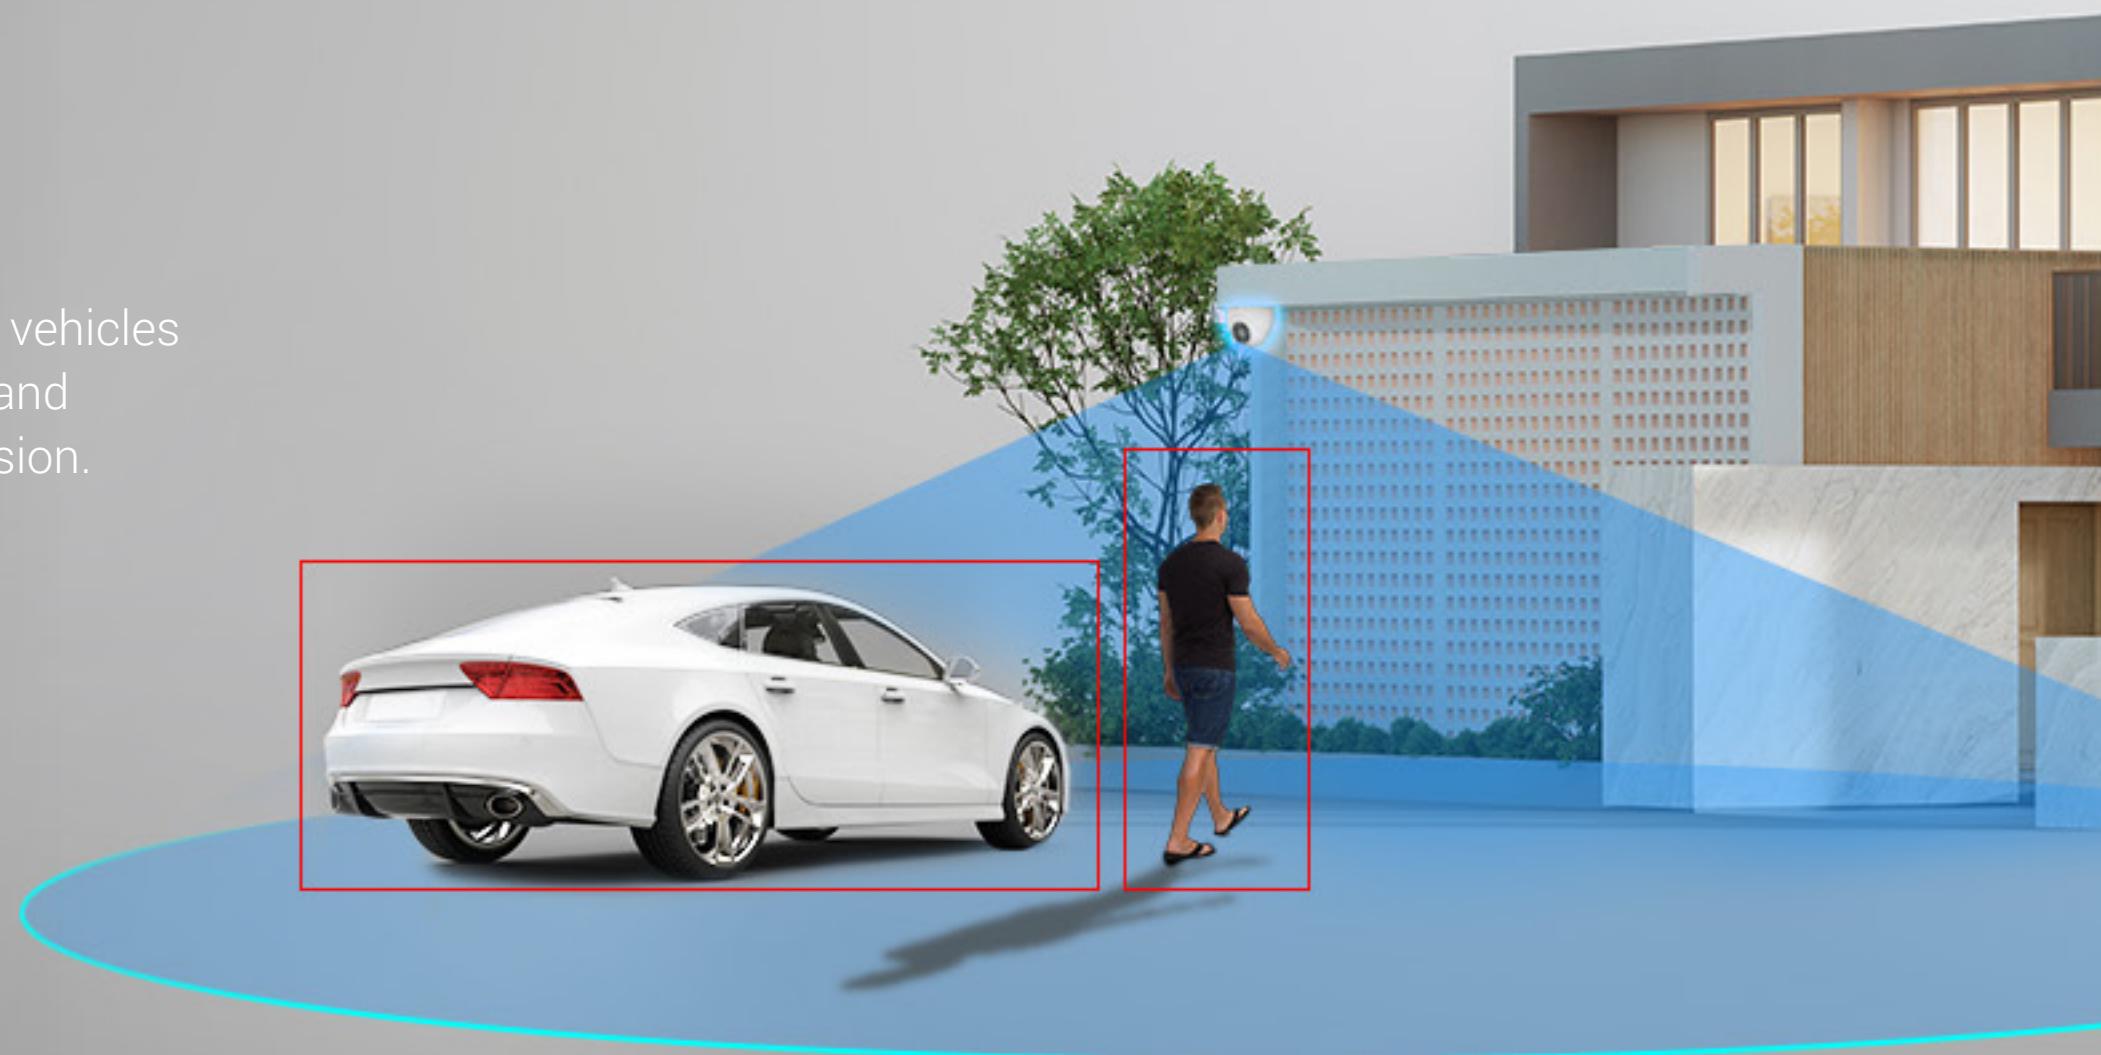

H4 **2K**

Wi-Fi Smart Home Camera

Simple yet solid security solution

The H4 holds decent value for almost all security needs as a dome camera. With a pack of smart features, technically advanced 2K resolution, and sturdy design, it is the right one to pick if you want to cover larger or busier spaces. In addition, everything that matters can be viewed and managed in a super easy way on EZVIZ's mobile app.

Whether it's outdoors or indoors, to protect your home or your business, the H4 serves as a compact and powerful security solution that plugs-in for 24/7 peace of mind.

On-device AI for smarter detection

The camera's on-board AI algorithm helps it identify moving people and vehicles in particular. It reduces alerts caused by falling leaves or flying insects, and informs you when someone parks in your property area without permission.

AI-Powered
Human / Vehicle
Shape Detection

Customizable
Detection Zone

No Subscription
Fee

Hard to lose any important detail

Bringing its vision to 2K, the camera can render vivid, clear images in all lighting conditions. Even visitors backlit by the sun can be seen in clarity, without appearing dark in an overly exposed background.