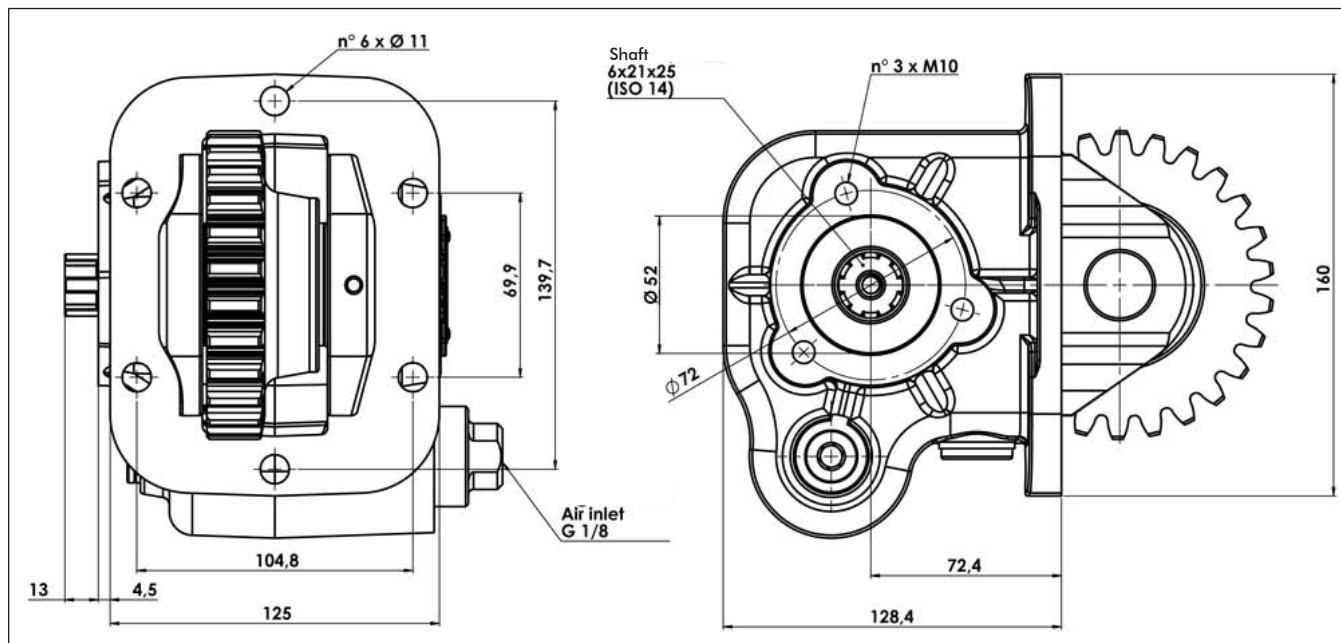

## Specifications

Type Gearbox	YAMZ 236
PTO ratio@1000 eng. rpm	950
Max torque	280 Nm
Mounting side	Right
Output	Rear
Rotation	Cw

## Mounting kit

Part no.	021464003
----------	-----------