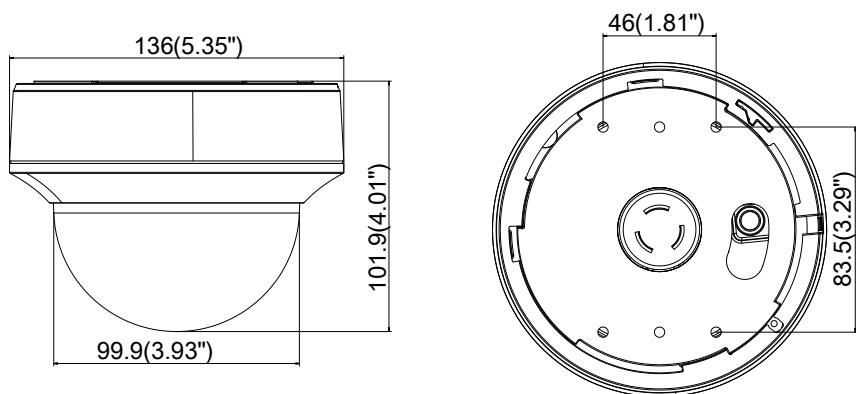

## Specifications

<b>Camera</b>	
Image Sensor	3MP CMOS Image Sensor
Effective Pixels	2052(H)*1536(V)
Min. illumination	0.01 Lux @ (F1.2,AGC ON),0 Lux with IR
Shutter Time	1/25(1/30)s to 1/50,000s
Lens	Motorized VF lens; 2.8 - 12 mm
	Angle of view: 26.8°-83°
Lens Mount	φ14
Day & Night	ICR
Angle Adjustment	Pan: 0° - 355°; Tilt:0° - 75°; Rotate: 0° - 355°
Synchronization	Internal Synchronization
WDR	120dB
Video Frame Rate	1920×1536@18fps
HD Video Output	1 Analog HD output
S/N Ratio	>62dB
<b>Menu</b>	
AGC	Support
D/N Mode	Color/BW/SMART
White Balance	ATW/ MWB
BLC	Support
Functions	Wide Dynamic Range, Digital noise reduction, Mirror, SMART IR
<b>General</b>	
Operating Conditions	-40 °C – 60 °C (-40 °F – 140 °F), Humidity 90% or less (non-condensing)
Power Supply	12 VDC ± 15%; -A: 12 VDC ± 15% 24 VAC ± 15%
Power Consumption	Max. 4.5W; -A: Max. 6.5W
IR Range	Up to 30m
Communication	Up the coax, Protocol: HIKVISION-C (TVI output)
Dimensions	Φ136mm×102mm (Φ5.35"×4.02")
Weight	Approx. 600g ( 1.32lb)

## Dimensions

Unit: mm