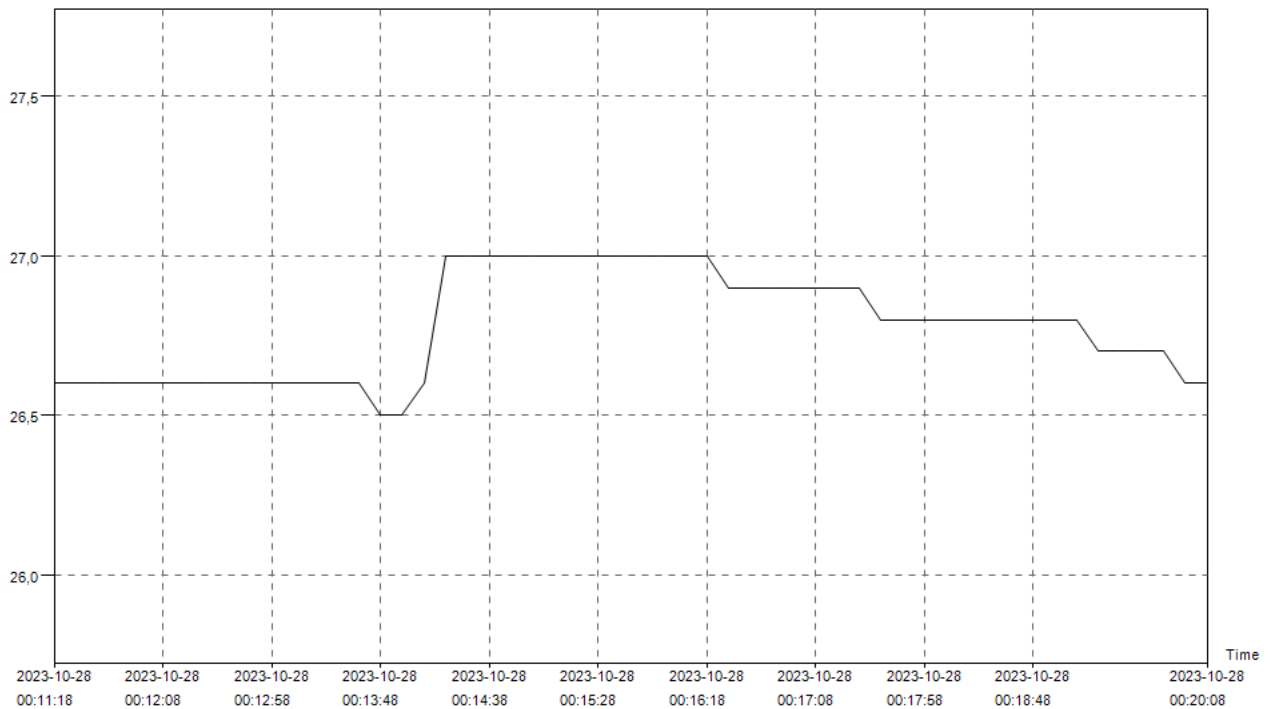

Device Information

Device Model:	RC-4	Probe Type:	Temperature
Serial Number:	EF5226103348	Firmware Version:	V2.2
Total Space:	16000		

Trip Description

Trip Number: N/A
Trip Description: RC-4 Data Logger

Config. info

Button Stop:	Disable	Logging Interval:	10s
Mute Button:	Disable	Alarm Logging Interval Shorten (1 min):	--
Alarm Tone:	Disable	Storage Mode:	--

Alarm Threshold

H1: Above: 60,0°C
Ideal Zone: Unlimited
L1: Below: -30,0°C

Alarm Status

Ok
Ok

Summary

Maximum:	27,0°C	Start Time:	2023-10-28 00:11:18
Minimum:	26,5°C	Stop Time:	2023-10-28 00:20:08
Average:	26,8°C	Logging Duration:	8m 50s
MKT:	26,8°C	Total Memory:	54
Alarm Time(Te):	N/A	Current Readings:	54

— Temperature°C   — Upper Limit   — Lower Limit   ... Fault