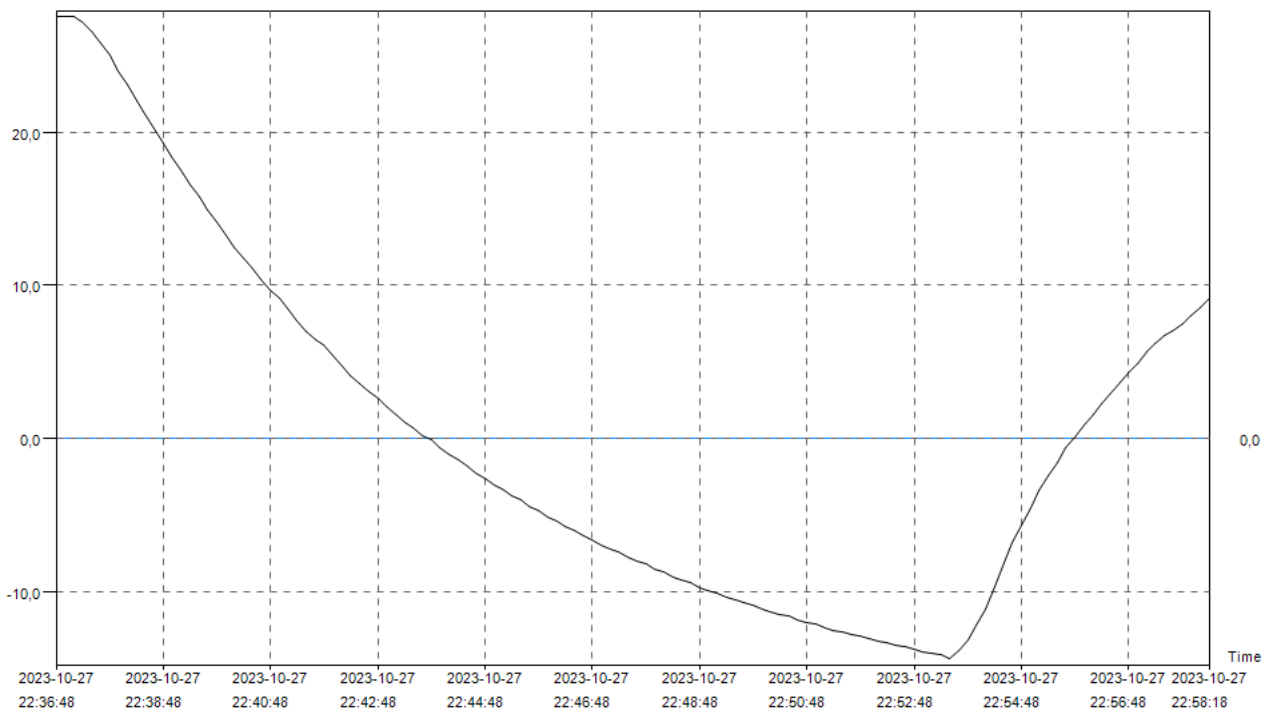

Device Information

Device Model:	RC-5	Probe Type:	Temperature
Serial Number:	EFE236108099	Firmware Version:	V1,5
Total Space:	32000		

Trip Description

Trip Number:	N/A
Trip Description:	Temperature recording.

Config. info

Button Stop:	Enable	Logging Interval:	10s
Mute Button:	--	Alarm Logging Interval Shorten (1 min):	--
Alarm Tone:	--	Storage Mode:	--

Alarm Threshold

H1: Above:	60,0°C
Ideal Zone:	Unlimited
L1: Below:	-30,0°C

Alarm Status

Ok
Ok

Summary

Maximum:	27,5°C	Start Time:	2023-10-27 22:36:48
Minimum:	-14,3°C	Stop Time:	2023-10-27 22:58:18
Average:	0,2°C	Logging Duration:	21m 30s
MKT:	9,3°C	Total Memory:	130
Alarm Time(Te):	N/A	Current Readings:	130

— Temperature°C
— Upper Limit
— Lower Limit
... Fault