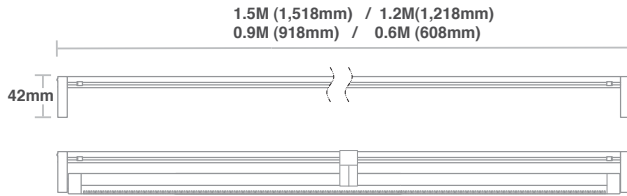

VIRIBRIGHT LED T8 TUBE FIXTURE