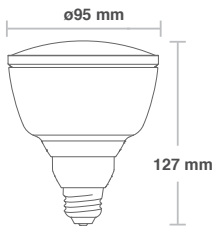

10W PAR30 LAMP (E26/27)