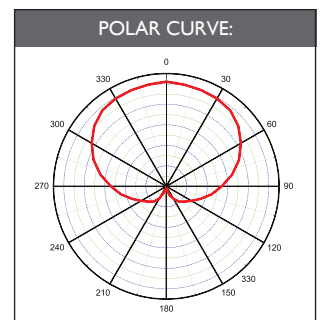

10W LED BULB (E26/E27/B22/GU24)

Color Temp. (K)	Base	Item No.	Lumen (Lm)	Voltage	Power Factor	Dimming	Beam Angle (°)	Lifespan
2800 K	E26	73547	785 lm	110-120VAC	> 0.8	Yes	270°	> 25,000 h
	GU24	73713	785 lm	110-120VAC				
	E27	73538	820 lm	220-240VAC				
	B22	73541	820 lm	220-240VAC				
4000 K	E26	73548	850 lm	110-120VAC	> 0.8	Yes	270°	> 25,000 h
	GU24	73714	850 lm	110-120VAC				
	E27	73539	900 lm	220-240VAC				
	B22	73542	900 lm	220-240VAC				
6000 K	E26	73549	900 lm	110-120VAC	> 0.8	Yes	270°	> 25,000 h
	GU24	73715	900 lm	110-120VAC				
	E27	73540	900 lm	220-240VAC				
	B22	73543	900 lm	220-240VAC				

8W LED BULB (E26/E27/E14/B22)

Color Temp. (K)	Base	Item No.	Lumen (Lm)	Voltage	Power Factor	Dimming	Beam Angle (°)	Lifespan
2800 K	E26	73422	500 lm	110-120VAC	> 0.8	Yes	270°	> 25,000 h
	E27	73413		220-240VAC				
	B22	73416		220-240VAC				
	E14	73419		220-240VAC				
4000 K	E26	73423	650 lm	110-120VAC	> 0.8	Yes	270°	> 25,000 h
	E27	73414		220-240VAC				
	B22	73417		220-240VAC				
	E14	73420		220-240VAC				
6000 K	E26	73421	650 lm	110-120VAC	> 0.8	Yes	270°	> 25,000 h
	E27	73412		220-240VAC				
	B22	73415		220-240VAC				
	E14	73418		220-240VAC