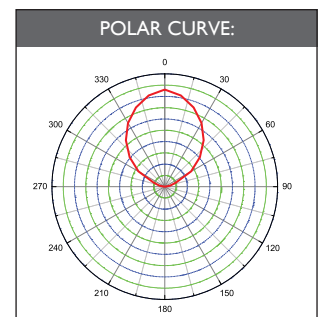

18W BR40 LAMP (GU24)

Color Temp. (K)	Base	Item No.	Lumen (Lm)	Voltage	Power Factor	Dimming	Beam Angle (°)	Lifespan
2800 K	GU24	73742	1000 lm	110-120VAC	> 0.9	Yes	90°	> 25,000 h
4000 K	GU24	73743	1300 lm	110-120VAC	> 0.9	Yes	90°	> 25,000 h
6000 K	GU24	73741	1300 lm	110-120VAC	> 0.9	Yes	90°	> 25,000 h