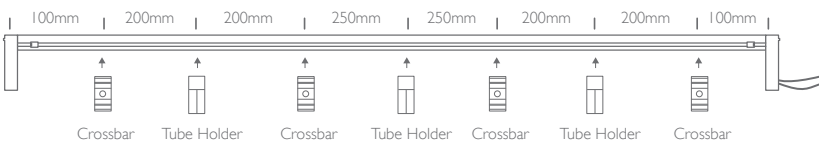

0.6M (2')	0.9M (3')	1.2M (4')	1.5M (5')	Voltage
Safety Switched / Single Side Powered	73550	73551	73552	73553	220-240VAC

	0.6M (2')	0.9M (3')	1.2M (4')	1.5M (5')	Voltage
Safety Switched	73554	73555	73556	73557	85-285VAC
Single Side Powered	73562	73563	73564	73565	

1.5m Fixture