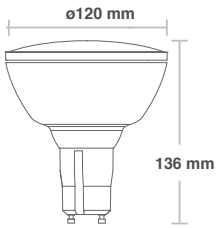

18W PAR38 LAMP (GU24)

PAR38 (INDOOR)

Color Temp. (K)	Base	Item No.	Lumen (Lm)	Voltage	Power Factor	Dimming	Beam Angle (°)	Lifespan
2800 K	GU24	73491	1100 lm	110-120VAC	> 0.9	Yes	90°	> 25,000 h
4000 K	GU24	73492	1400 lm	110-120VAC	> 0.9	Yes	90°	> 25,000 h
6000 K	GU24	73490	1400 lm	110-120VAC	> 0.9	Yes	90°	> 25,000 h

PAR38 (OUTDOOR)

Color Temp. (K)	Base	Item No.	Lumen (Lm)	Voltage	Power Factor	Dimming	Beam Angle (°)	Lifespan
2800 K	GU24	73529	1300 lm	110-120VAC	> 0.9	No	90°	> 25,000 h
4000 K	GU24	73530	1500 lm	110-120VAC	> 0.9	No	90°	> 25,000 h
6000 K	GU24	73531	1500 lm	110-120VAC	> 0.9	No	90°	> 25,000 h