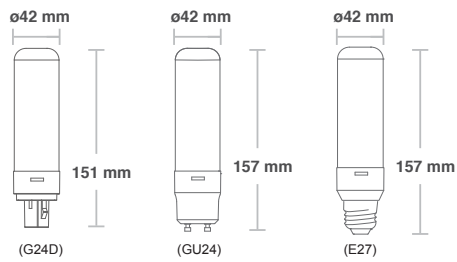

8.5W PLC LAMP (G24D-2P/GU24/E27)