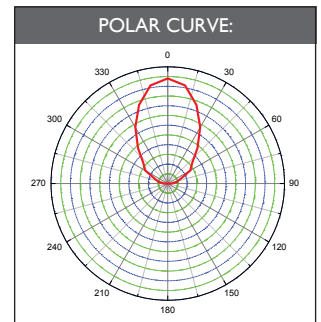

Applications

- Commercial Lighting
- Residential Lighting
- Hospitality Lighting

8W LED DOWNLIGHT (GU10)

Color Temp. (K)	Base	Item No.	Lumen (Lm)	Voltage	Power Factor	Dimming	Beam Angle (°)	Lifespan
2800 K	GU10	73641 73638	550 lm	110-120VAC 220-240VAC	> 0.8	Yes	80°	> 25,000 h
4000 K	GU10	73642 73639	700 lm	110-120VAC 220-240VAC	> 0.8	Yes	80°	> 25,000 h
6000 K	GU10	73643 73640	700 lm	110-120VAC 220-240VAC	> 0.8	Yes	80°	> 25,000 h