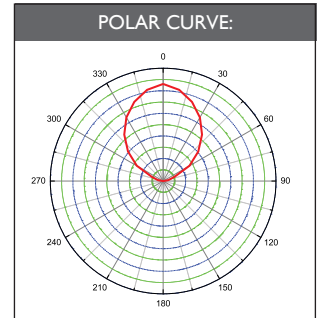

Color Temp. (K)	Base	Item No.	Lumen (Lm)	Voltage	Power Factor	Dimming	Beam Angle (°)	Lifespan
2800 K	E26	73745		110-120VAC	> 0.9	Yes	90°	> 25,000 h
	E27	73739	1000 lm	220-240VAC				
	B22	73747		220-240VAC				
4000 K	E26	73746		110-120VAC	> 0.9	Yes	90°	> 25,000 h
	E27	73740	1300 lm	220-240VAC				
	B22	73748		220-240VAC				
6000 K	E26	73744		110-120VAC	> 0.9	Yes	90°	> 25,000 h
	E27	73738	1300 lm	220-240VAC				
	B22	73749		220-240VAC