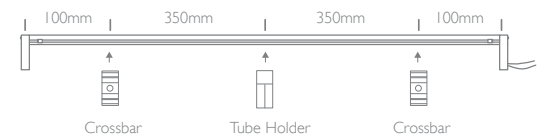

0.9m Fixture