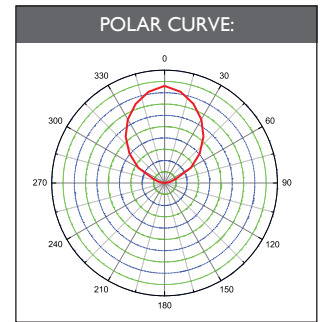

PAR38 (INDOOR)

Color Temp. (K)	Base	Item No.	Lumen (Lm)	Voltage	Power Factor	Dimming	Beam Angle (°)	Lifespan
2800 K	GU24	73491	1100 lm	110-120VAC	> 0.9	Yes	90°	> 25,000 h
4000 K	GU24	73492	1400 lm	110-120VAC	> 0.9	Yes	90°	> 25,000 h
6000 K	GU24	73490	1400 lm	110-120VAC	> 0.9	Yes	90°	> 25,000 h