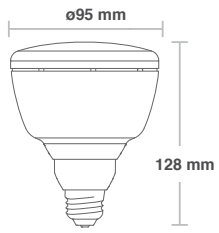

Color Temp. (K)	Base	Item No.	Lumen (Lm)	Voltage	Power Factor	Dimming	Beam Angle (°)	Lifespan
2800 K	E26	73753	700 lm	110-120VAC 220-240VAC	> 0.9	Yes	90°	> 25,000 h
	E27	73750						
4000 K	E26	73754	800 lm	110-120VAC 220-240VAC	> 0.9	Yes	90°	> 25,000 h
	E27	73751						
6000 K	E26	73755	800 lm	110-120VAC 220-240VAC	> 0.9	Yes	90°	> 25,000 h
	E27	73752