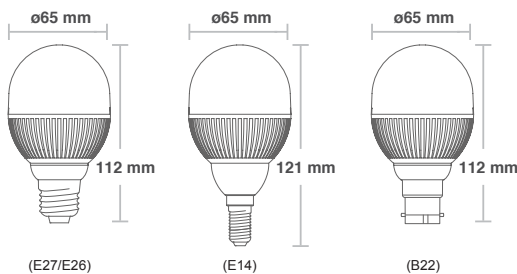

10W LED BULB (E26/E27/B22/GU24)

Color Temp. (K)	Base	Item No.	Lumen (Lm)	Voltage	Power Factor	Dimming	Beam Angle (°)	Lifespan
2800 K	E26	73547	785 lm	110-120VAC	> 0.8	Yes	270°	> 25,000 h
	GU24	73713	785 lm	110-120VAC				
	E27	73538	820 lm	220-240VAC				
	B22	73541	820 lm	220-240VAC				
4000 K	E26	73548	850 lm	110-120VAC	> 0.8	Yes	270°	> 25,000 h
	GU24	73714	850 lm	110-120VAC				
	E27	73539	900 lm	220-240VAC				
	B22	73542	900 lm	220-240VAC				
6000 K	E26	73549	900 lm	110-120VAC	> 0.8	Yes	270°	> 25,000 h
	GU24	73715	900 lm	110-120VAC				
	E27	73540	900 lm	220-240VAC				
	B22	73543	900 lm	220-240VAC				

8W LED BULB (E26/E27/E14/B22)

Color Temp. (K)	Base	Item No.	Lumen (Lm)	Voltage	Power Factor	Dimming	Beam Angle (°)	Lifespan
2800 K	E26	73422	500 lm	110-120VAC	> 0.8	Yes	270°	> 25,000 h
	E27	73413		220-240VAC				
	B22	73416		220-240VAC				
	E14	73419		220-240VAC				
4000 K	E26	73423	650 lm	110-120VAC	> 0.8	Yes	270°	> 25,000 h
	E27	73414		220-240VAC				
	B22	73417		220-240VAC				
	E14	73420		220-240VAC				
6000 K	E26	73421	650 lm	110-120VAC	> 0.8	Yes	270°	> 25,000 h
	E27	73412		220-240VAC				
	B22	73415		220-240VAC				
	E14	73418		220-240VAC