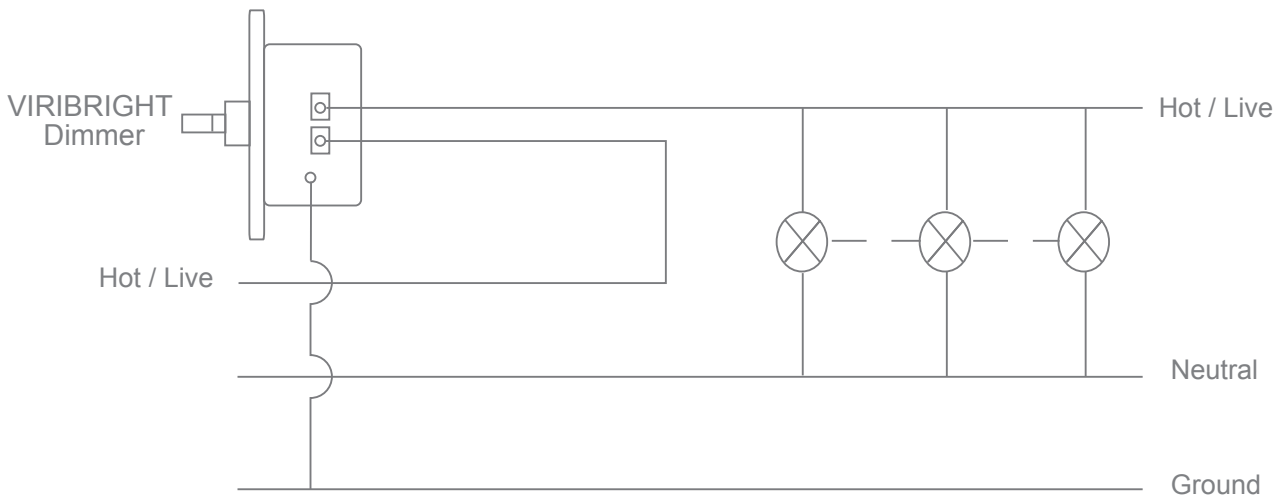

Applications

- Recessed Downlight
- Track Lighting
- General Illumination
- Mood Lighting

Europe
(73645)

UK
(73736)

US / Australia
(73644 / 73678)

US
(73826)

New

Item NO.	73645 / 73736 / 73644 / 73678	73826
Switch Type	Push ON/OFF / Rotate to adjust light level	Switch ON/OFF / Slide to adjust light level
Compatible Lighting Devices	Dimmable LED Bulbs / Incandescent Bulbs	Dimmable LED Bulbs / Incandescent Bulbs
Load	Adjustable Min. Load	Adjustable Min. Load
Operating Voltage	110-120V AC, 1A / 220 -240V AC, 1A	110-120V AC, 1A
Maximum Load	140W / 200W	140W
Control Type	Single Pole (One Location)	Single Pole (One Location)
Configuration	Trailing Edge	Trailing Edge
Available Color	White / Ivory	White

Wiring Diagram:

VIRIBRIGHT Dimmer - Bulb Loading Table

VIRIBRIGHT bulbs	Operating Voltage (AC)	Current	Hz	Max. no. of bulbs	Dimmer Mode
1 PAR38	110-120V	1A	60Hz	6PCS	Trailing Edge
2 PAR38	220-240V	1A	50Hz	9PCS	Trailing Edge
3 4.5W spotlight	110-120V	1A	60Hz	22PCS	Trailing Edge
4 4.5W spotlight	220-240V	1A	50Hz	40PCS	Trailing Edge
5 8W globe bulb	110-120V	1A	60Hz	12PCS	Trailing Edge
6 8W globe bulb	220-240V	1A	50Hz	20PCS	Trailing Edge
7 10W globe bulb	110-120V	1A	60Hz	11PCS	Trailing Edge
8 10W globe bulb	220-240V	1A	50Hz	15PCS	Trailing Edge