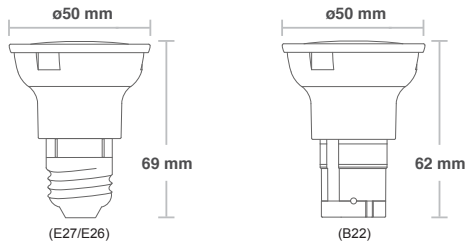

Color Temp. (K)	Base	Item No.	Lumen (lm)	Voltage	Power Factor	Dimming	Beam Angle (°)	Lifespan
2800 K	E26	73635		110-120VAC	> 0.9	Yes	140°	> 25,000 h
	E27	73632	240 lm	220-240VAC				
	B22	73706		220-240VAC				
4000 K	E26	73636		110-120VAC	> 0.9	Yes	140°	> 25,000 h
	E27	73633	270 lm	220-240VAC				
	B22	73707		220-240VAC				
6000 K	E26	73637		110-120VAC	> 0.9	Yes	140°	> 25,000 h
	E27	73634	270 lm	220-240VAC				
	B22	73708		220-240VAC