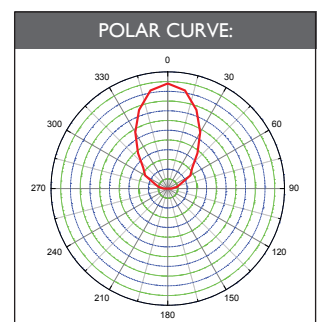

8W LED DOWNLIGHT (GU10)

Color Temp. (K)	Base	Item No.	Lumen (Lm)	Voltage	Power Factor	Dimming	Beam Angle (°)	Lifespan
2800 K	GU10	73641 73638	550 lm	110-120VAC 220-240VAC	> 0.8	Yes	80°	> 25,000 h
4000 K	GU10	73642 73639	700 lm	110-120VAC 220-240VAC	> 0.8	Yes	80°	> 25,000 h
6000 K	GU10	73643 73640	700 lm	110-120VAC 220-240VAC	> 0.8	Yes	80°	> 25,000 h

10W LED DOWNLIGHT (GU10)

Color Temp. (K)	Base	Item No.	Lumen (Lm)	Voltage	Power Factor	Dimming	Beam Angle (°)	Lifespan
2800 K	GU10	73803 73788	700 lm	110-120VAC 220-240VAC	> 0.8	Yes	80°	> 25,000 h
4000 K	GU10	73804 73789	900 lm	110-120VAC 220-240VAC	> 0.8	Yes	80°	> 25,000 h
6000 K	GU10	73805 73790	900 lm	110-120VAC 220-240VAC	> 0.8	Yes	80°	> 25,000 h

New