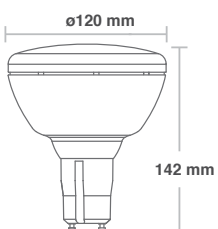

18W BR40 LAMP (GU24)

Color Temp. (K)	Base	Item No.	Lumen (Lm)	Voltage	Power Factor	Dimming	Beam Angle (°)	Lifespan
2800 K	GU24	73742	1000 lm	110-120VAC	> 0.9	Yes	90°	> 25,000 h
4000 K	GU24	73743	1300 lm	110-120VAC	> 0.9	Yes	90°	> 25,000 h
6000 K	GU24	73741	1300 lm	110-120VAC	> 0.9	Yes	90°	> 25,000 h