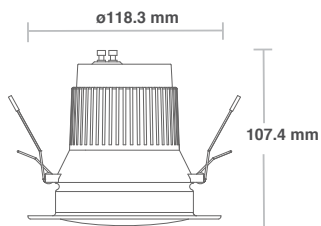

10W LED DOWNLIGHT (GU10)

Color Temp. (K)	Base	Item No.	Lumen (Lm)	Voltage	Power Factor	Dimming	Beam Angle (°)	Lifespan
2800 K	GU10	73803 73788	700 lm	110-120VAC 220-240VAC	> 0.8	Yes	80°	> 25,000 h
4000 K	GU10	73804 73789	900 lm	110-120VAC 220-240VAC	> 0.8	Yes	80°	> 25,000 h
6000 K	GU10	73805 73790	900 lm	110-120VAC 220-240VAC	> 0.8	Yes	80°	> 25,000 h

New