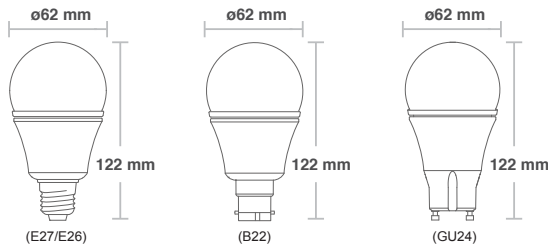

Applications

- Desk Lamps
- Table Lamps
- Floor Lamps
- Sconce Fixtures
- Vanity Lighting Fixtures

10W LED BULB (E26/E27/B22/GU24)

Color Temp. (K)	Base	Item No.	Lumen (Lm)	Voltage	Power Factor	Dimming	Beam Angle (°)	Lifespan
2800 K	E26	73547	785 lm	110-120VAC	> 0.8	Yes	270°	> 25,000 h
	GU24	73713	785 lm	110-120VAC				
	E27	73538	820 lm	220-240VAC				
	B22	73541	820 lm	220-240VAC				
4000 K	E26	73548	850 lm	110-120VAC	> 0.8	Yes	270°	> 25,000 h
	GU24	73714	850 lm	110-120VAC				
	E27	73539	900 lm	220-240VAC				
	B22	73542	900 lm	220-240VAC				
6000 K	E26	73549	900 lm	110-120VAC	> 0.8	Yes	270°	> 25,000 h
	GU24	73715	900 lm	110-120VAC				
	E27	73540	900 lm	220-240VAC				
	B22	73543	900 lm	220-240VAC				