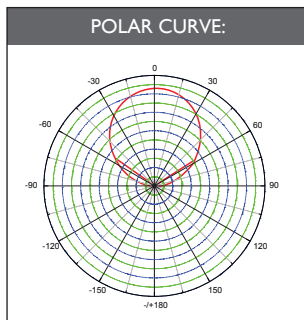

Color Temp. (K)	Base	Item No.	Lumen (lm)	Voltage	Power Factor	Dimming	Beam Angle (°)	Lifespan
2800 K	E26	73664	800 lm	110-120VAC	> 0.9	Yes	90°	> 25,000 h
	E27	73661		220-240VAC				
4000 K	E26	73665	900 lm	110-120VAC	> 0.9	Yes	90°	> 25,000 h
	E27	73662		220-240VAC				
6000 K	E26	73666	900 lm	110-120VAC	> 0.9	Yes	90°	> 25,000 h
	E27	73663		220-240VAC