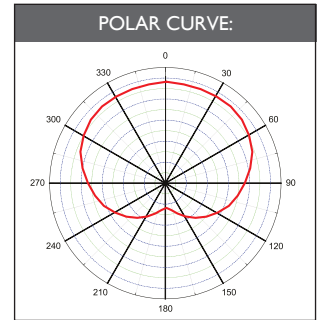

Applications

- Desk Lamps
- Table Lamps
- Floor Lamps
- Sconce Fixtures
- Vanity Lighting Fixtures

10W LED BULB (E26/E27/B22/GU24)

Color Temp. (K)	Base	Item No.	Lumen (Lm)	Voltage	Power Factor	Dimming	Beam Angle (°)	Lifespan
2800 K	E26	73547	785 lm	110-120VAC	> 0.8	Yes	270°	> 25,000 h
	GU24	73713	785 lm	110-120VAC				
	E27	73538	820 lm	220-240VAC				
	B22	73541	820 lm	220-240VAC				
4000 K	E26	73548	850 lm	110-120VAC	> 0.8	Yes	270°	> 25,000 h
	GU24	73714	850 lm	110-120VAC				
	E27	73539	900 lm	220-240VAC				
	B22	73542	900 lm	220-240VAC				
6000 K	E26	73549	900 lm	110-120VAC	> 0.8	Yes	270°	> 25,000 h
	GU24	73715	900 lm	110-120VAC				
	E27	73540	900 lm	220-240VAC				
	B22	73543	900 lm	220-240VAC				