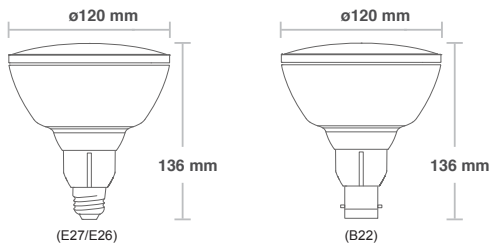

18W PAR38 LAMP (E26/E27/B22)

PAR38 (INDOOR)

Dimmable

90°

25,000h

Hg

ON/OFF
20,000x

IP20

Color Temp. (K)	Base	Item No.	Lumen (Lm)	Voltage	Power Factor	Dimming	Beam Angle (°)	Lifespan
2800 K	E26	73494		110-120VAC	> 0.9	Yes	90°	> 25,000 h
	E27	73488	1100 lm	220-240VAC				
	B22	73535		220-240VAC				
4000 K	E26	73495		110-120VAC	> 0.9	Yes	90°	> 25,000 h
	E27	73489	1400 lm	220-240VAC				
	B22	73536		220-240VAC				
6000 K	E26	73493		110-120VAC	> 0.9	Yes	90°	> 25,000 h
	E27	73487	1400 lm	220-240VAC				
	B22	73537		220-240VAC