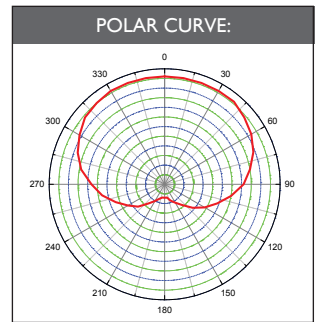

Color Temp. (K)	Base	Item No.	Lumen (Lm)	Voltage	Power Factor	Dimming	Beam Angle (°)	Lifespan
2800 K	E26	73733		110-120VAC				
	E27	73724	400 lm	220-240VAC	> 0.85	Yes	270°	> 25,000 h
	B22	73727		220-240VAC				
4000 K	E26	73734		110-120VAC				
	E27	73725	450 lm	220-240VAC	> 0.85	Yes	270°	> 25,000 h
	B22	73728		220-240VAC				
6000 K	E26	73735		110-120VAC				
	E27	73726	450 lm	220-240VAC	> 0.85	Yes	270°	> 25,000 h
	B22	73729		220-240VAC