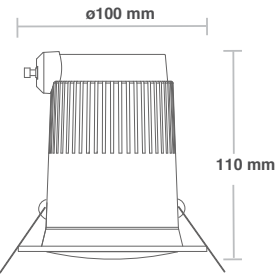

8W LED DOWNLIGHT (GU10)