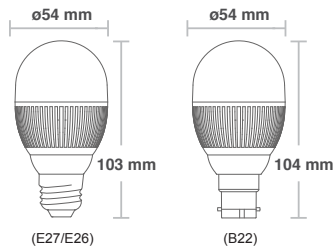

5W LED BULB-MINI (E26/E27/B22)