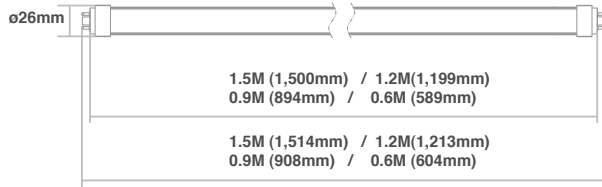

LED T8 TUBE - Safety Switched