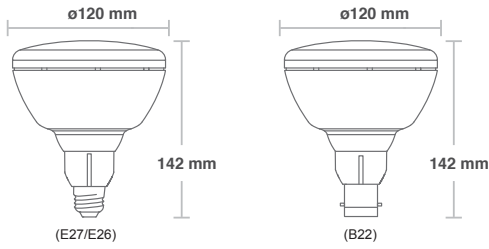

18W BR40 LAMP (E26/E27/B22)