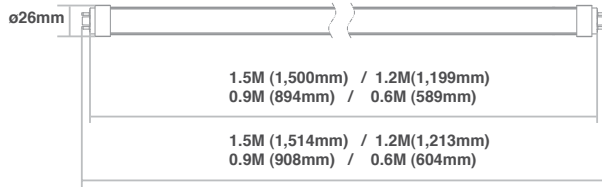

LED T8 TUBE - Single Side Powered