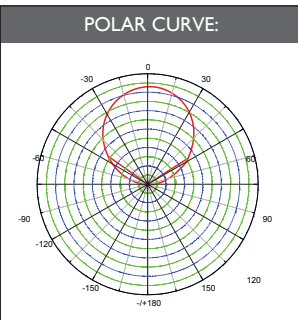

10W BR30 LAMP (E26/27)

Color Temp. (K)	Base	Item No.	Lumen (Lm)	Voltage	Power Factor	Dimming	Beam Angle (°)	Lifespan
2800 K	E26	73753	700 lm	110-120VAC 220-240VAC	> 0.9	Yes	90°	> 25,000 h
	E27	73750						
4000 K	E26	73754	800 lm	110-120VAC 220-240VAC	> 0.9	Yes	90°	> 25,000 h
	E27	73751						
6000 K	E26	73755	800 lm	110-120VAC 220-240VAC	> 0.9	Yes	90°	> 25,000 h
	E27	73752