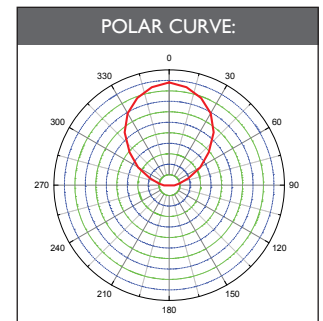

Applications

- Recessed Downlight
- General Illumination

8.5W PLC LAMP (G24D-2P/GU24/E27)

Color Temp. (K)	Base	Item No.	Lumen (Lm)	Voltage	Power Factor	Dimming	Beam Angle (°)	Lifespan	Standard
2800 K	G24D	73781	800 lm	85-285VAC	> 0.9	No	90° (Rotary)	> 25,000 h	CE
	GU24	73923							UL
	E27	73824							CE
4000 K	G24D	73723	850 lm	85-285VAC	> 0.9	No	90° (Rotary)	> 25,000 h	CE
	GU24	73924							UL
	E27	73722							CE
6000 K	G24D	73782	850 lm	85-285VAC	> 0.9	No	90° (Rotary)	> 25,000 h	CE
	GU24	73925							UL
	E27	73825							CE