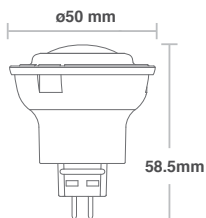

Color Temp. (K)	Base	Item No.	Lumen (Lm)	Voltage	Power Factor	Dimming	Beam Angle (°)	Lifespan	Standard
2800 K	GU5.3	73508	220 lm	12V AC / DC	> 0.8	No	60°	> 25,000 h	UL
		73383					60°		CE
		73511					80°		UL
		73404					80°		CE
4000 K	GU5.3	73507	250 lm	12V AC / DC	> 0.8	No	60°	> 25,000 h	UL
		73384					60°		CE
		73510					80°		UL
		73405					80°		CE
6000 K	GU5.3	73509	250 lm	12V AC / DC	> 0.8	No	60°	> 25,000 h	UL
		73382					60°		CE
		73512					80°		UL
		73403					80°		CE