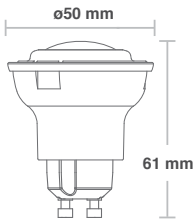

4.5W SPOTLIGHT (GU10)

Color Temp. (K)	Base	Item No.	Lumen (Lm)	Voltage	Power Factor	Dimming	Beam Angle (°)	Lifespan
2800 K	GU10	73389	220 lm	110-120VAC	> 0.8	Yes	60°	> 25,000 h
		73380		220-240VAC			60°	
		73410		110-120VAC			80°	
		73401		220-240VAC			80°	
4000 K	GU10	73390	250 lm	110-120VAC	> 0.8	Yes	60°	> 25,000 h
		73381		220-240VAC			60°	
		73411		110-120VAC			80°	
		73402		220-240VAC			80°	
6000 K	GU10	73388	250 lm	110-120VAC	> 0.8	Yes	60°	> 25,000 h
		73379		220-240VAC			60°	
		73409		110-120VAC			80°	
		73400		220-240VAC			80°