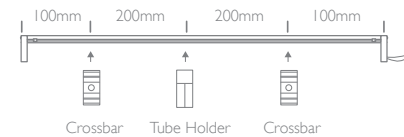

0.6m Fixture