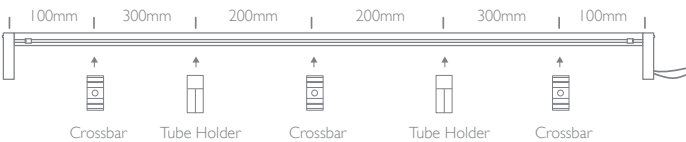

1.2m Fixture