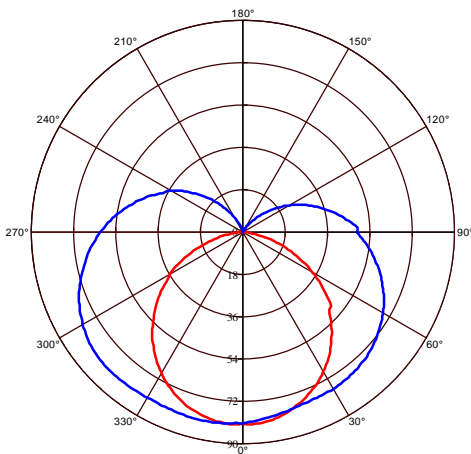

## Technical Drawing

## Photometric Diagram

b C0 Plane beam angle(50%) b C90 Plane beam angle(50%)

## Technical Data

Voltage (V)	100-250V
Product Wattage (W)	12
Equivalence with incandescent lamp(W)	96
Colour Render Index (Ra)	>Ra70
Colour Temperature (K)	4200
Materials	Chrome+ ABS
Protection Class	II
Dimmable	No
EEI	A to A++
Warm-up time up to 60 %of the full light output	Instant Full Light
Luminous Flux (lm)	1100
Luminous Efficacy (lm/W)	92
Rated Life (hrs) ⌚	30.000
IP Rating	45
Power Factor	>0.5
Beam Angle	120°
Starting Time	<0.2s
Number of ON-OFF cycling	x15.000