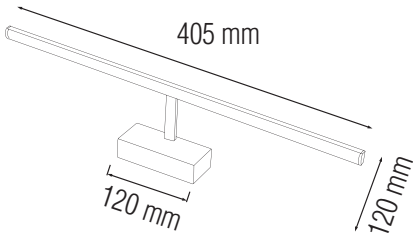

LED PICTURE & MIRROR LAMP

<https://horoelectric.com.ua>
+38 (096) 8312125

Product&Family Code:

040 012 0008

KANARYA-8

 Chrome

Technical Drawing

Technical Data	
Voltage (V)	100-250V
Product Wattage (W)	8
Equivalence with incandescent lamp(W)	64
Colour Render Index (Ra)	>Ra70
Colour Temperature (K)	4200
Materials	Chrome + PC
Protection Class	I
Dimmable	No
EEI	A to A++
Warm-up time up to 60 %of the full light output	Instant Full Light
Luminous Flux (lm)	570
Luminous Efficacy (lm/W)	71
Rated Life (hrs) ⌚	30.000
IP Rating	45
Power Factor	>0.5
Beam Angle	120°
Starting Time	<0.2s
Number of ON-OFF cycling	x15.000