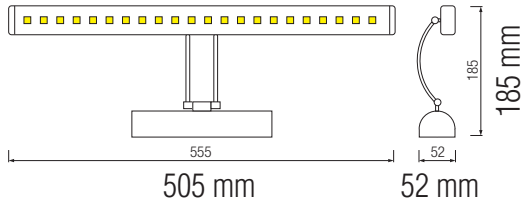

# LED PICTURE & MIRROR LAMP

<https://horoelectric.com.ua>  
+38 (096) 8312125

Product&Family Code: 040 001 0006  
HL 6642L

**FLAMINGO-6**

Technical Drawing

Photometric Diagram

## Technical Data

Voltage (V)	100-250V
Product Wattage (W)	6
Equivalence with incandescent lamp(W)	48
Colour Render Index (Ra)	>Ra 70
Colour Temperature (K)	4200
Materials	Metal + Chrome
Protection Class	I
Dimmable	No
EEI	A to A++
Warm-up time up to 60 %of the full light output	Instant Full Light
Luminous Flux (lm)	500
Luminous Efficacy (lm/W)	83
Rated Life (hrs) ⌚	30.000
IP Rating	20
Power Factor	>0.8
Beam Angle	120°
Starting Time	<0.2s
Number of ON-OFF cycling	x15.000