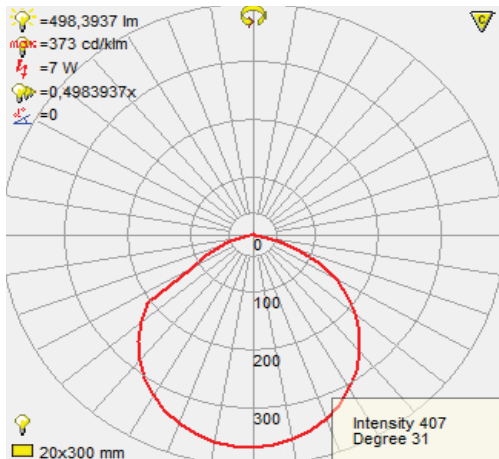

# LED PICTURE & MIRROR LAMP

<https://horoelectric.com.ua>  
+38 (096) 8312125

Product&Family Code: 040 001 0006  
HL 6642L

**FLAMINGO-6**

Technical Drawing

Photometric Diagram

## Technical Data

Voltage (V)	100-250V
Product Wattage (W)	6
Equivalence with incandescent lamp(W)	48
Colour Render Index (Ra)	>Ra 70
Colour Temperature (K)	4200
Materials	Metal + Chrome
Protection Class	I
Dimmable	No
EEI	A to A++
Warm-up time up to 60 %of the full light output	Instant Full Light
Luminous Flux (lm)	500
Luminous Efficacy (lm/W)	83
Rated Life (hrs) ⌚	30.000
IP Rating	20
Power Factor	>0.8
Beam Angle	120°
Starting Time	<0.2s
Number of ON-OFF cycling	x15.000