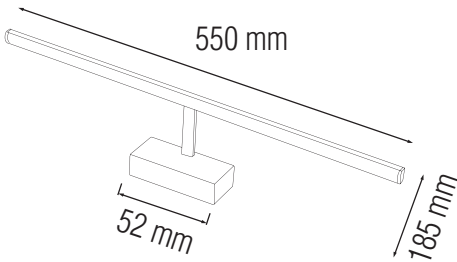

LED PICTURE & MIRROR LAMP

<https://horoelectric.com.ua>
+38 (096) 8312125

Product&Family Code:

040 014 0012

ANKA-12

Technical Drawing

Technical Data	
Voltage (V)	100-250V
Product Wattage (W)	12
Equivalence with incandescent lamp(W)	96
Colour Render Index (Ra)	>Ra70
Colour Temperature (K)	4200
Materials	Chrome + PC
Protection Class	I
Dimmable	No
EEI	A to A++
Warm-up time up to 60 % of the full light output	Instant Full Light
Luminous Flux (lm)	850
Luminous Efficacy (lm/W)	71
Rated Life (hrs) ⌚	30.000
IP Rating	45
Power Factor	>0.5
Beam Angle	120°
Starting Time	<0.2s
Number of ON-OFF cycling	x15.000