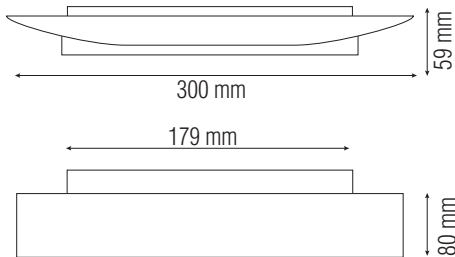

LED WALL LIGHT

horozelectric.com.ua
+38 (096) 8312125

Product&Family Code: **029 004 0006**

RODOS-6

Technical Drawing

Photometric Diagram

Technical Data

Voltage (V)	85-265V
Product Wattage (W)	6
Equivalence with incandescent lamp(W)	48
Colour Render Index (Ra)	>Ra80
Colour Temperature (K)	4000
Materials	Acrylic
Protection Class	I
Dimmable	No
EEI	A to A++
Warm-up time up to 60 %of the full light output	Instant Full Light
Luminous Flux (lm)	340
Luminous Efficacy (lm/W)	56
Rated Life (hrs) ⌚	30.000
IP Rating	20
Power Factor	>0.5
Beam Angle	90°
Starting Time	<0.2s
Number of ON-OFF cycling	x15.000