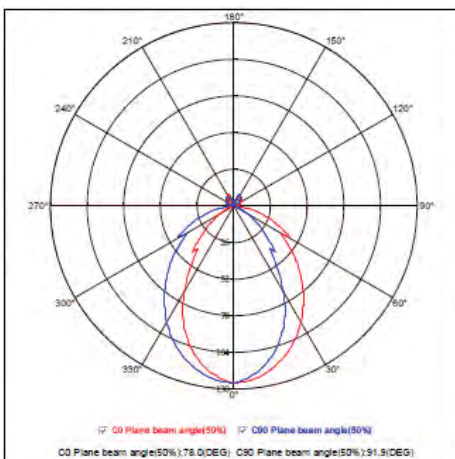

LED WALL LIGHT

horozelectric.com.ua
+38 (096) 8312125

Product&Family Code: **029 004 0006**

RODOS-6

Technical Drawing

Photometric Diagram

Technical Data

Voltage (V)	85-265V
Product Wattage (W)	6
Equivalence with incandescent lamp(W)	48
Colour Render Index (Ra)	>Ra80
Colour Temperature (K)	4000
Materials	Acrylic
Protection Class	I
Dimmable	No
EEI	A to A++
Warm-up time up to 60 %of the full light output	Instant Full Light
Luminous Flux (lm)	340
Luminous Efficacy (lm/W)	56
Rated Life (hrs) ⌚	30.000
IP Rating	20
Power Factor	>0.5
Beam Angle	90°
Starting Time	<0.2s
Number of ON-OFF cycling	x15.000