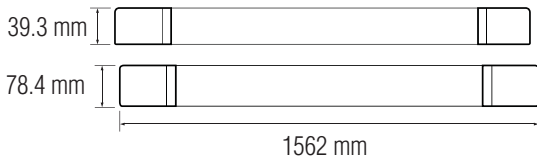

## Technical Drawing

## Photometric Diagram

▫ C0 Plane beam angle(50%) ▫ C90 Plane beam angle(50%)  
C0 Plane beam angle(50%):110.3(DEG) C90 Plane beam angle(50%):127.5(DEG)

## Technical Data

Voltage (V)	170-265V
Product Wattage (W)	45
Equivalence with incandescent lamp(W)	360
Colour Render Index (Ra)	>Ra70
Colour Temperature (K)	6400K
Materials	PC Cover
Protection Class	II
Dimmable	No
EEI	A to A++
Warm-up time up to 60 %of the full light output	Instant Full Light
Luminous Flux (lm)	4200
Luminous Efficacy (lm/W)	93
Rated Life (hrs) ⌚	30.000
IP Rating	65
Power Factor	>0.5
Beam Angle	120°
Starting Time	<0.2s
Number of ON-OFF cycling	x15.000