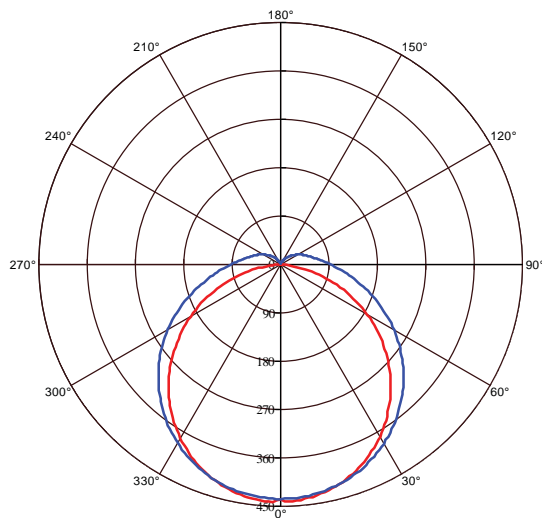

## Technical Drawing

## Photometric Diagram

▫ C0 Plane beam angle(50%) ▫ C90 Plane beam angle(50%)  
C0 Plane beam angle(50%):110.3(DEG) C90 Plane beam angle(50%):127.5(DEG)

## Technical Data

Voltage (V)	170-265V
Product Wattage (W)	45
Equivalence with incandescent lamp(W)	360
Colour Render Index (Ra)	>Ra70
Colour Temperature (K)	6400K
Materials	PC Cover
Protection Class	II
Dimmable	No
EEI	A to A++
Warm-up time up to 60 %of the full light output	Instant Full Light
Luminous Flux (lm)	4200
Luminous Efficacy (lm/W)	93
Rated Life (hrs) ⌚	30.000
IP Rating	65
Power Factor	>0.5
Beam Angle	120°
Starting Time	<0.2s
Number of ON-OFF cycling	x15.000