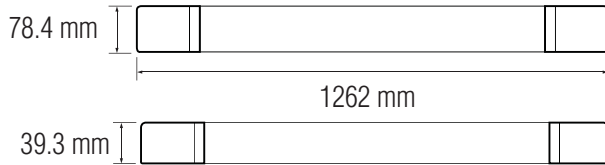

NEHİR-36 LED WATERPROOF LAMP

<https://horoelectric.com.ua>
+38 (096) 8312125

Product Code: **059 003 0036**

Technical Data

Voltage (V)	170-265V
Product Wattage (W)	36
Equivalence with incandescent lamp(W)	288
Colour Render Index (Ra)	>Ra70
Colour Temperature (K)	6400K
Materials	PC Cover
Protection Class	II
Dimmable	No
EEI	A to A++
Warm-up time up to 60 %of the full light output	Instant Full Light
Luminous Flux (lm)	2880
Luminous Efficacy (lm/W)	80
Rated Life (hrs) ⌚	30.000
IP Rating	65
Power Factor	>0.5
Beam Angle	120°
Starting Time	<0.2s
Number of ON-OFF cycling	x15.000

Technical Drawing

Photometric Diagram

↳ C0 Plane beam angle(50%) ↳ C90 Plane beam angle(50%)
C0 Plane beam angle(50%):110.3(DEG) C90 Plane beam angle(50%):127.5(DEG)

Applications

- Under shop awnings, car parks, school perimeters, warehouse.