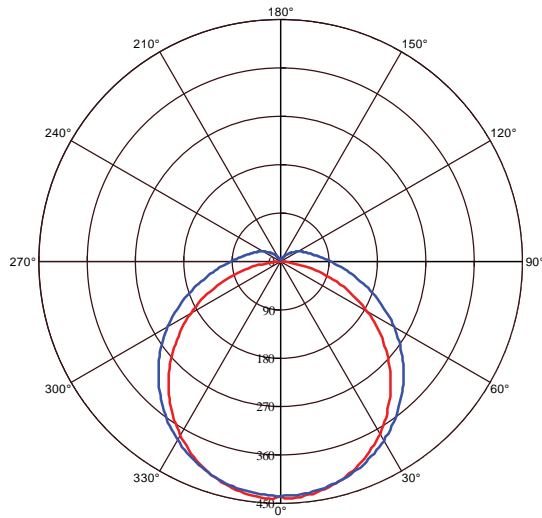

NEHİR-36 LED WATERPROOF LAMP

<https://horoelectric.com.ua>
+38 (096) 8312125

Product Code: **059 003 0036**

Technical Data

Voltage (V)	170-265V
Product Wattage (W)	36
Equivalence with incandescent lamp(W)	288
Colour Render Index (Ra)	>Ra70
Colour Temperature (K)	6400K
Materials	PC Cover
Protection Class	II
Dimmable	No
EEI	A to A++
Warm-up time up to 60 %of the full light output	Instant Full Light
Luminous Flux (lm)	2880
Luminous Efficacy (lm/W)	80
Rated Life (hrs) ⌚	30.000
IP Rating	65
Power Factor	>0.5
Beam Angle	120°
Starting Time	<0.2s
Number of ON-OFF cycling	x15.000

Technical Drawing

Photometric Diagram

↳ C0 Plane beam angle(50%) ↳ C90 Plane beam angle(50%)
C0 Plane beam angle(50%):110.3(DEG) C90 Plane beam angle(50%):127.5(DEG)

Applications

- Under shop awnings, car parks, school perimeters, warehouse.