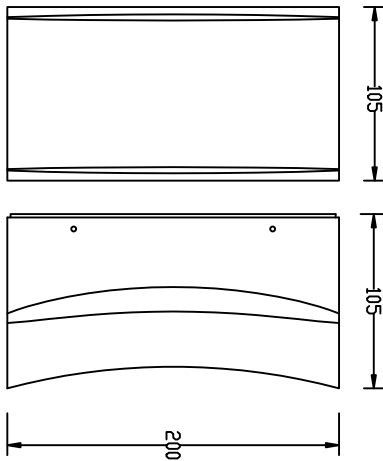

## Technical Drawing

| Technical Data                                  |                    |
|---|--------------------|
| Voltage (V)                                     | 100-240V           |
| Product Wattage (W)                             | 12                 |
| Equivalence with incandescent lamp(W)           | 144                |
| Colour Render Index (Ra)                        | >Ra70              |
| Colour Temperature (K)                          | 4200K              |
| Materials                                       | Aluminum           |
| Protection Class                                | I                  |
| Dimmable  | No                 |
| EEI   | A to A++           |
| Warm-up time up to 60 %of the full light output | Instant Full Light |
| Luminous Flux (lm)                              | 750                |
| Luminous Efficacy (lm/W)                        | 62                 |
| Rated Life (hrs) ⌚                              | 30.000             |
| IP Rating                                       | 65                 |
| Power Factor                                    | >0.5               |
| Beam Angle                                      | 138°               |
| Starting Time                                   | <0.2s              |
| Number of ON-OFF cycling                        | x15.000            |