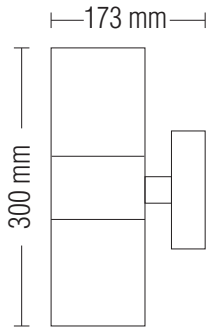

Technical Drawing