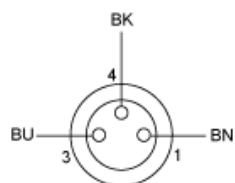

Package 2 Length	40.000 cm
Package 2 Weight	2.567 kg

Offer Sustainability

Sustainable offer status	Green Premium product
REACH Regulation	REACH Declaration
EU RoHS Directive	Pro-active compliance (Product out of EU RoHS legal scope) EU RoHS Declaration
Mercury free	Yes
RoHS exemption information	Yes
Environmental Disclosure	Product Environmental Profile
Circularity Profile	End of Life Information
California proposition 65	WARNING: This product can expose you to chemicals including: Diisononyl phthalate (DINP), which is known to the State of California to cause cancer, and Di-isodecyl phthalate (DIDP), which is known to the State of California to cause birth defects or other reproductive harm. For more information go to www.P65Warnings.ca.gov

Contractual warranty

Warranty	18 months
----------	-----------

Dimensions

L : Length of cable

Connections and Schemes

Connector

BU : Blue
BN : Brown
BK : Black