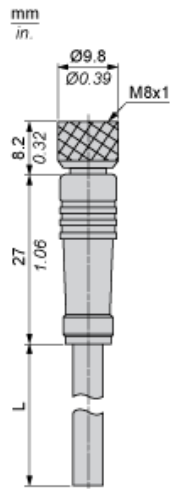

Main

Range of product	Telemecanique Cabling components
Accessory / separate part category	Cabling accessory
Accessory / separate part type	Pre-wired connectors
Series name	General purpose

Complementary

Electrical connection	Straight female connector M8, 3 pins
Cable connector fixing	Screw-on
Collar material	Metal
Status LED	Without
Cable length	2 m
Cable outer diameter	5.2 mm
Cable composition	3 x 0.34 mm ²
Wire insulation material	PUR
[Ue] rated operational voltage	60 V AC 75 V DC
[In] rated current	4 A
Contact resistance	5000 µOhm
Minimum insulating resistance	1 GΩ
Net weight	0.1 kg

Packing Units

Unit Type of Package 1	PCE
Number of Units in Package 1	1
Package 1 Height	3.000 cm
Package 1 Width	22.000 cm
Package 1 Length	27.000 cm
Package 1 Weight	57.000 g
Unit Type of Package 2	S02
Number of Units in Package 2	40
Package 2 Height	15.000 cm
Package 2 Width	30.000 cm

Package 2 Length	40.000 cm
Package 2 Weight	2.567 kg

Offer Sustainability

Sustainable offer status	Green Premium product
REACH Regulation	REACH Declaration
EU RoHS Directive	Pro-active compliance (Product out of EU RoHS legal scope) EU RoHS Declaration
Mercury free	Yes
RoHS exemption information	Yes
Environmental Disclosure	Product Environmental Profile
Circularity Profile	End of Life Information
California proposition 65	WARNING: This product can expose you to chemicals including: Diisononyl phthalate (DINP), which is known to the State of California to cause cancer, and Di-isodecyl phthalate (DIDP), which is known to the State of California to cause birth defects or other reproductive harm. For more information go to www.P65Warnings.ca.gov

Contractual warranty

Warranty	18 months
----------	-----------

Dimensions

L : Length of cable

Connections and Schemes

Connector

BU : Blue
BN : Brown
BK : Black