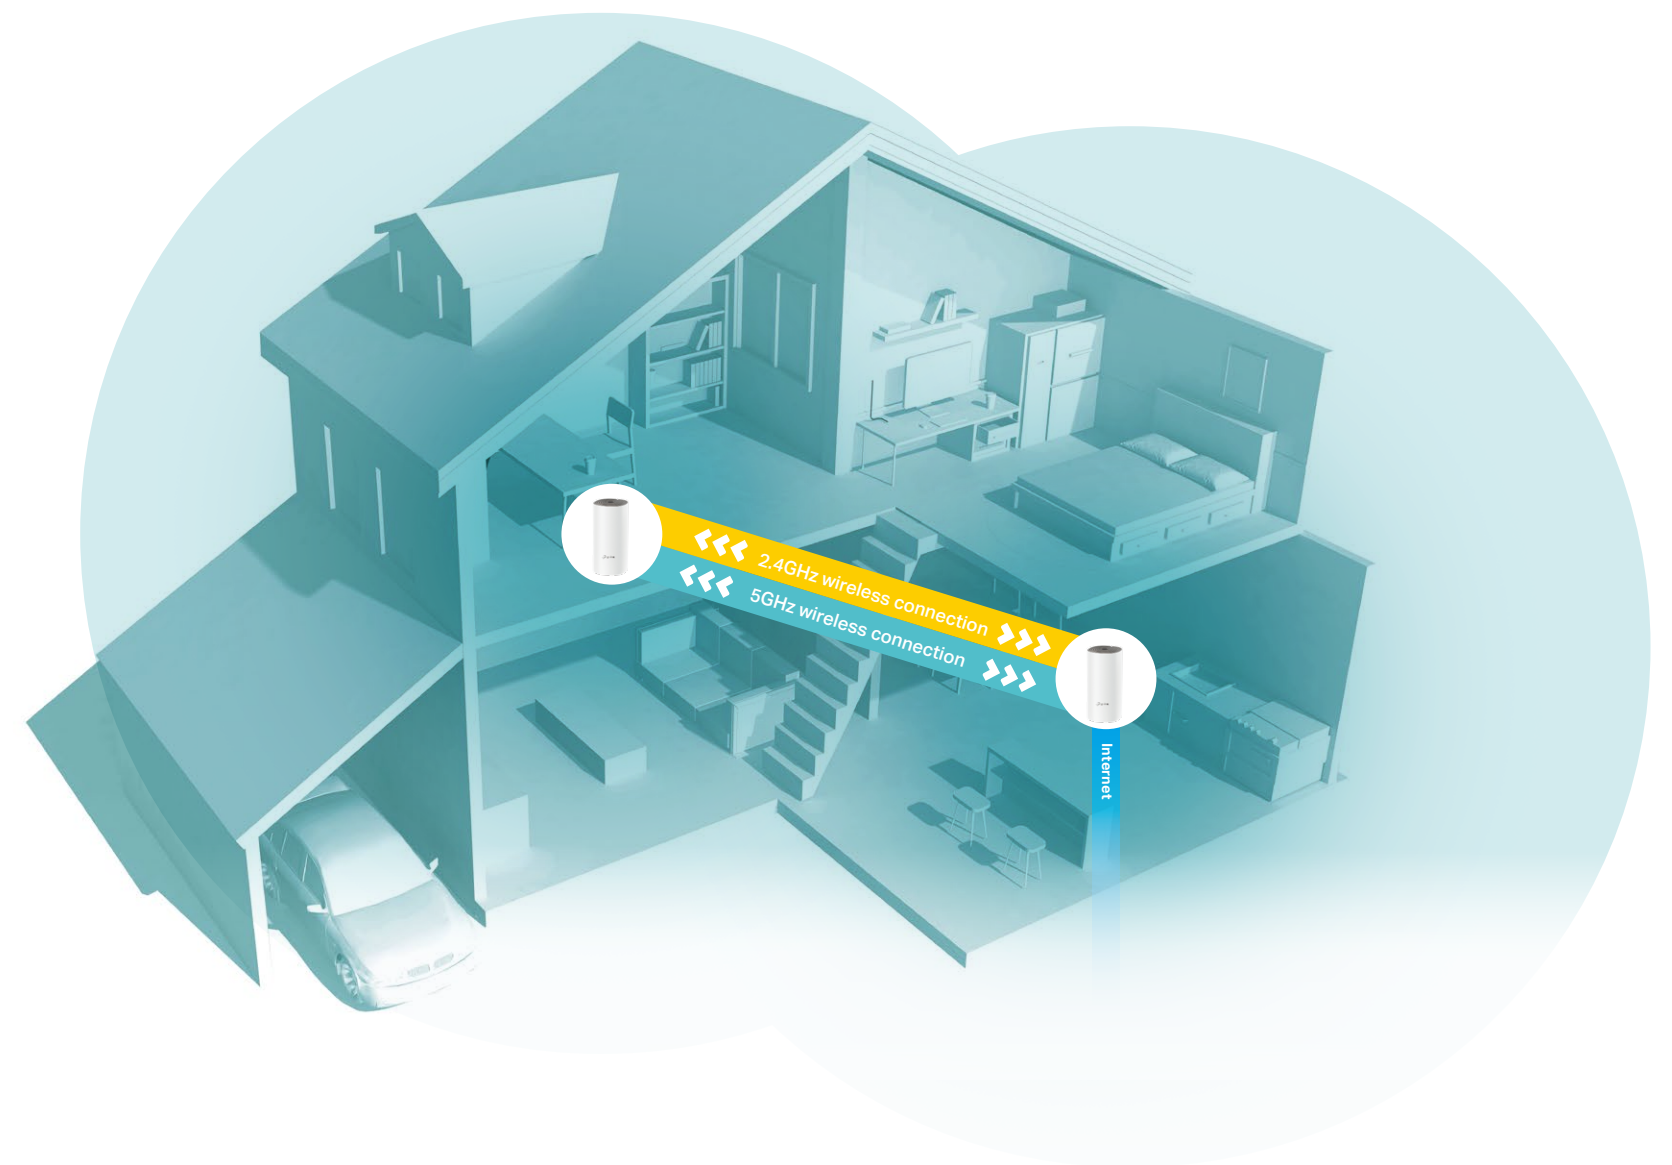

Fast Mesh Wi-Fi for Your Whole Home

Deco is the simplest way to guarantee a strong Wi-Fi signal in every corner of your home. Enjoy fast and stable connections for an army of devices in homes up to 2,800 ft² / 260 m². Setup is made easier with the Deco app there to walk you through every step.‡

Wi-Fi Dead-Zone Killer

Eliminate weak signal areas with whole home Wi-Fi. No more searching around for a stable connection.

No More Buffering

AC1200 dual band Wi-Fi ensures a smooth gaming and 4K streaming experience with 11ac Wave 2 MU-MIMO technology and provides lag-free connections for up to 100 devices.‡

Seamless Roaming with One Wi-Fi Name

Deco units work together to form one unified Wi-Fi network with a single SSID. Walk through your home and stay connected with the fastest possible speeds made possible with Deco's seamless coverage and Plug & Play Mesh Technology.†

Parental Controls

Limit online time and block inappropriate websites according to unique profiles created for each family member.

Features

Assisted Setup

Easily set up Decos and find the ideal spot to place each unit