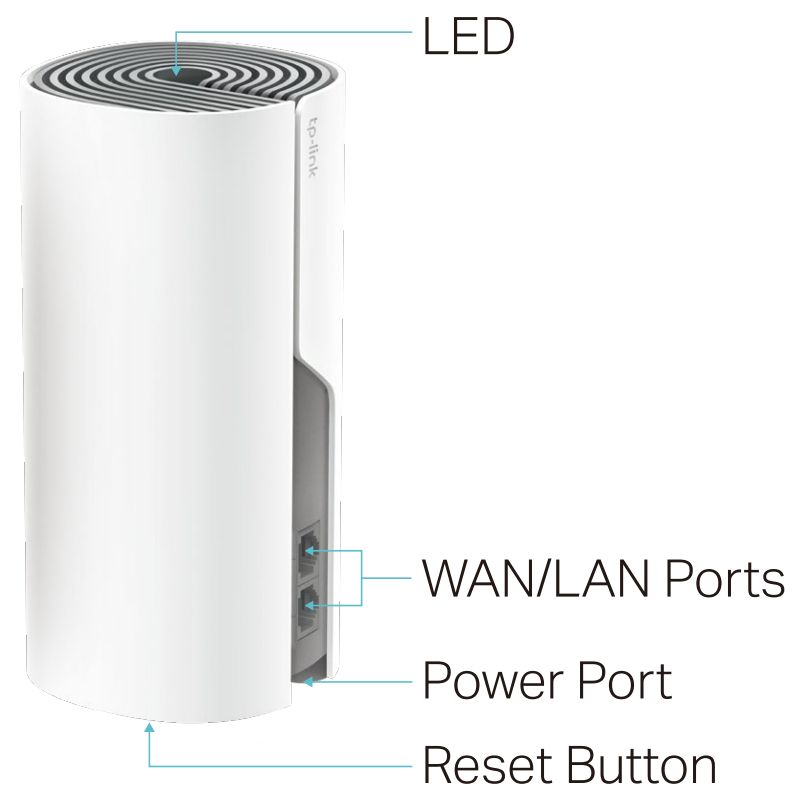

- Router Mode – Create an instant private wireless network
- Access Point Mode – Create Wi-Fi access for any existing wired network

Work with All Deco Models

Form a Mesh network with your desired Deco models

All Deco models can work together. Just expand Mesh Wi-Fi coverage anytime by adding more Decos

Specifications

Hardware

- Ports: 2× 10/100Mbps WAN/LAN ports, 1 power port
- Buttons: 1 Reset button on the underside
- Antenna Type: 2 internal dual-band antennas per Deco unit
- Dimensions: 7.5 × 3.6 × 3.6 in. (190.5 × 90.7 × 90.7 mm)
- Power Consumption (with power adapter): 7.7 W max
- Power Adapter Input: 100-240V~50-60Hz 0.3A
- Power Adapter Output: 9 V = 0.85A