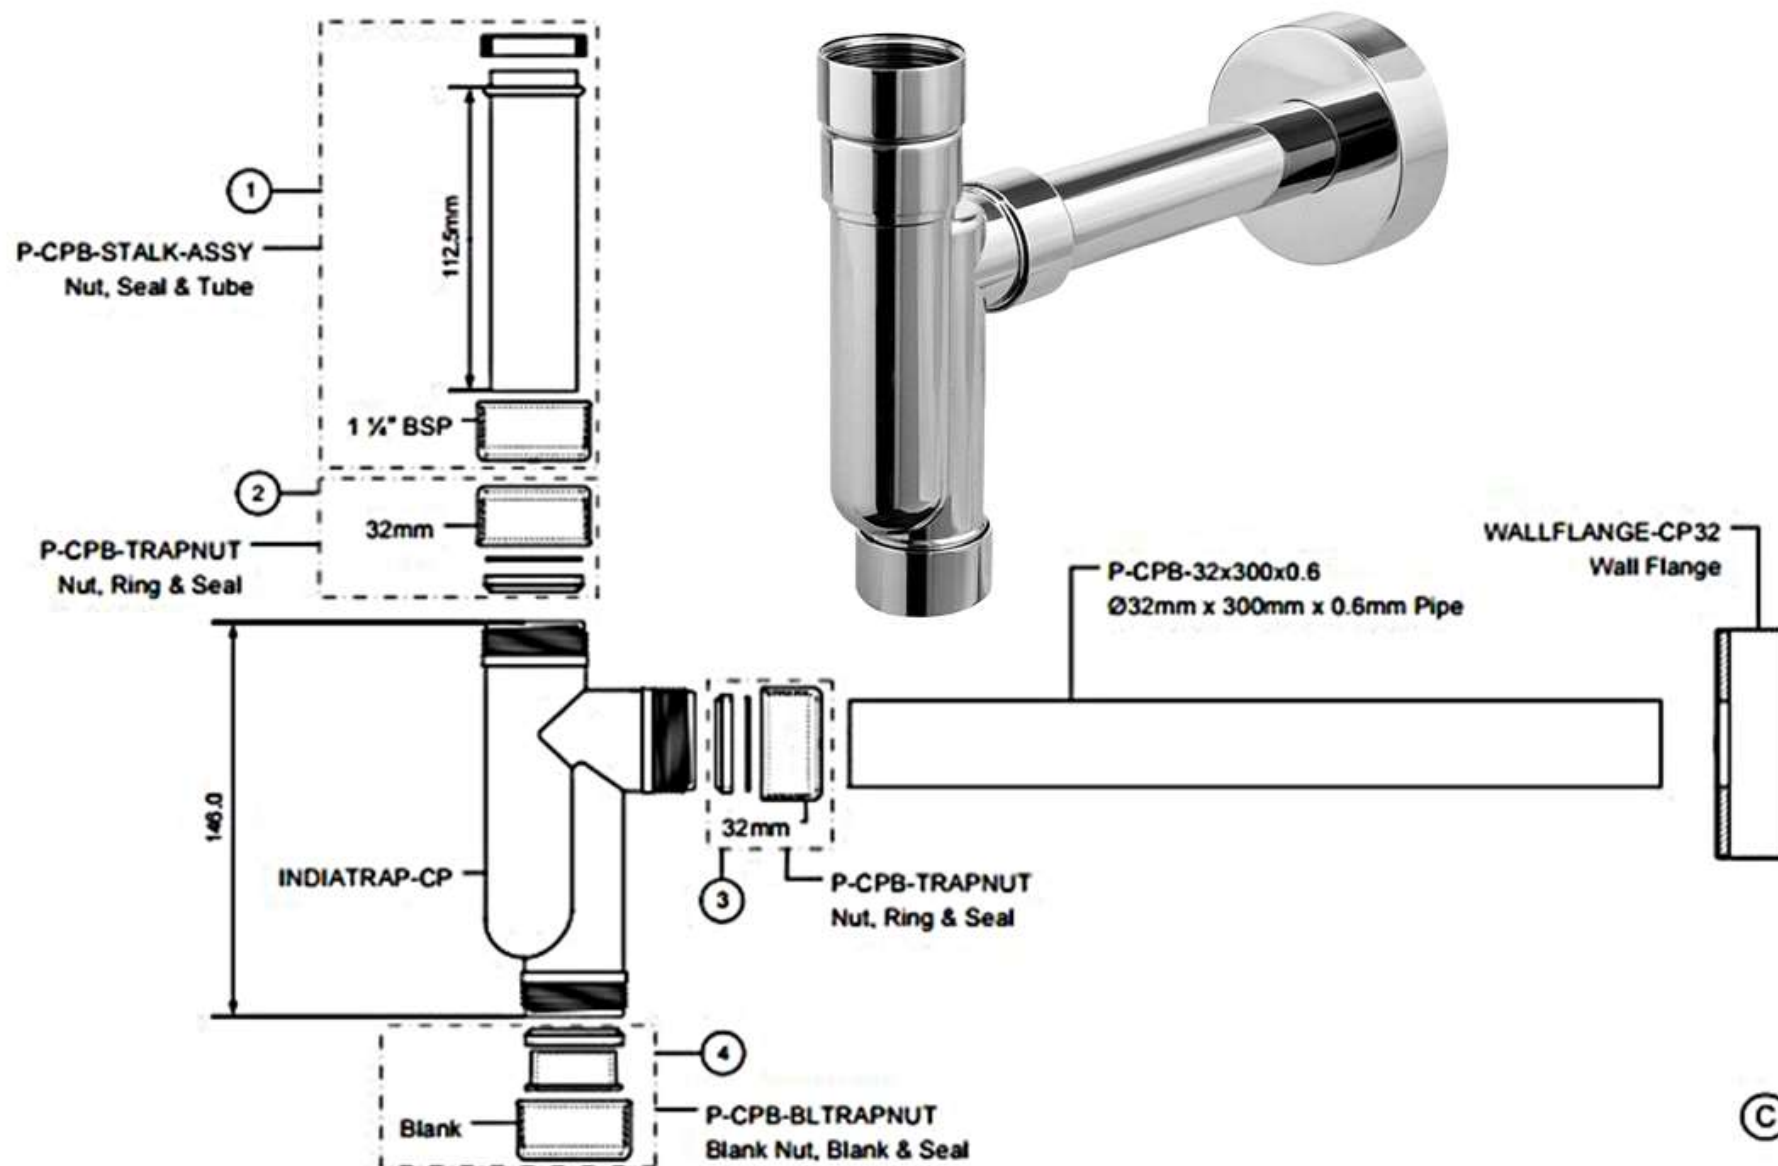

Code:

McALPINE

CAT32-CB

www.istoki-m.com.ua

© McALPINE
22/06/2010

Drawing verified correct as of: 22/06/2010
RM

DRAWN BY

RM

REVISED

18/01/2010, 22/06/2010

FILENAME

CAT32-CB.VSD

SCALE

1:2.6

DATE

26/06/2010