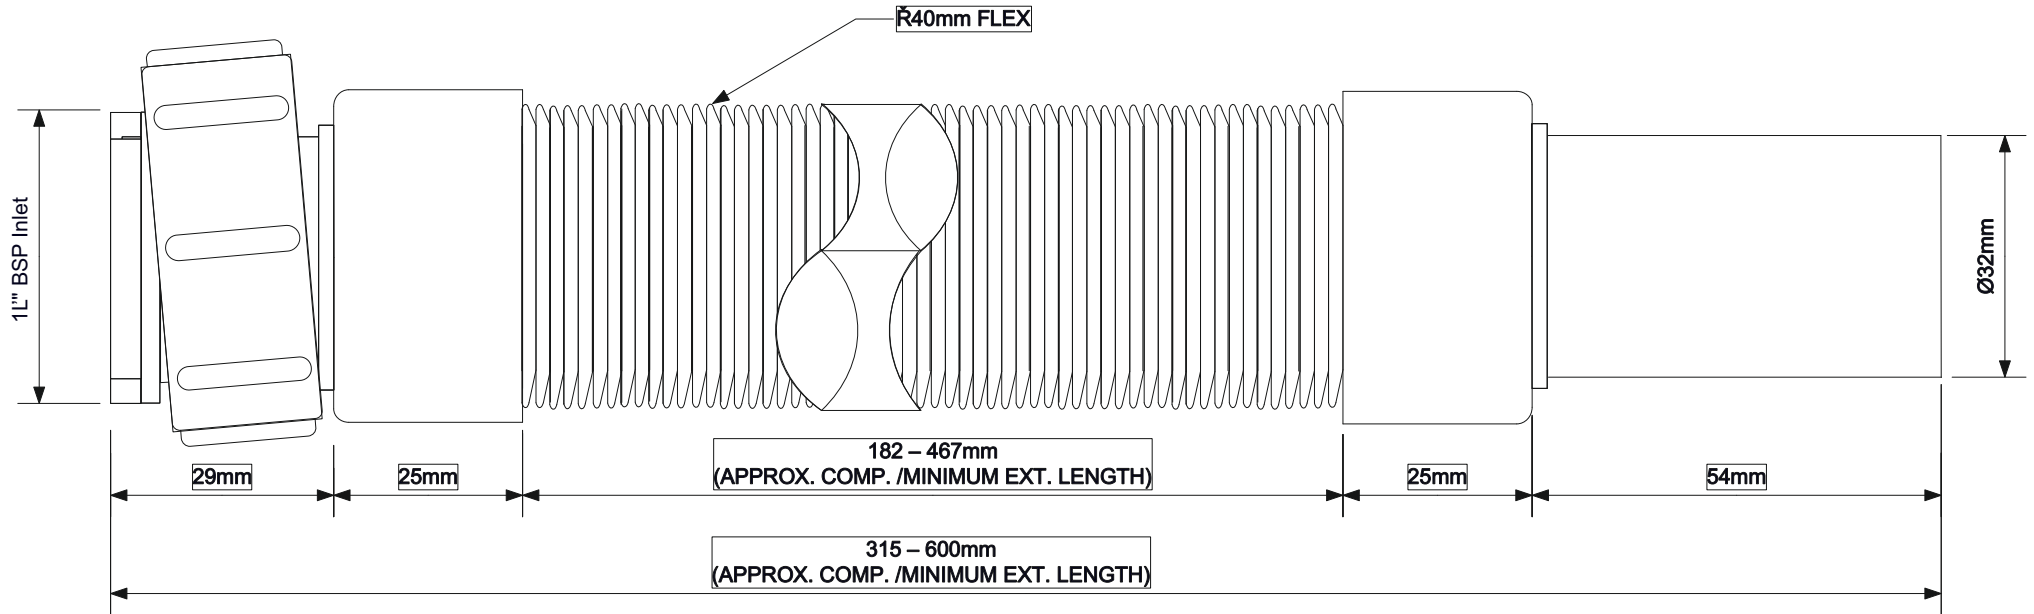

Code:

FLX-CCB-600

Drawing verified
correct as of:

DRAWN BY

REVISED

FILENAME

FLX-CCB-600.

SCALE

1: 1

DATE