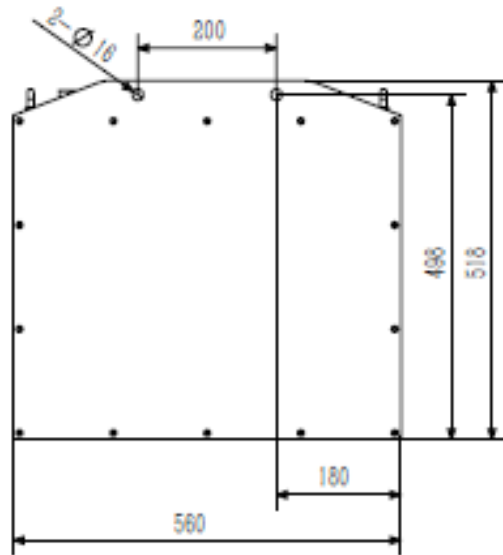

Your versatile solution for 24V Equipment

2019

Compact, Light and compatible with any charger

Item	Specs
Dimension	560MM x 163MM x 518MM
Capacity	25.6V / 150AH
Weight	70KG
Battery Display	Integrated
BMS	Can-BUS
Charger recommended	24V/100A (High Frequency)