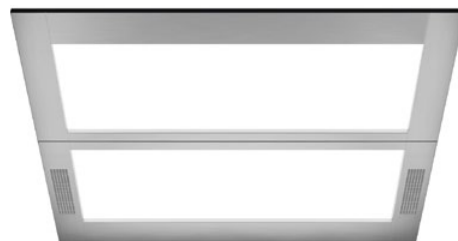

CL71

Lighting: LED tubes

Finishing: PP10 White painted RAL9010

ST4 Silver brushed stainless steel