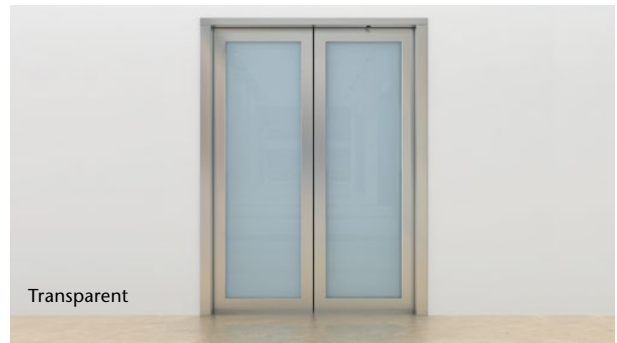

Glass

Transparent ST4 Silver (Frame color)