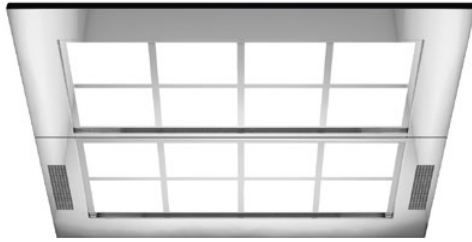

Accessories

CEILING

CL70

Lighting: LED tubes

Finishing: ST4 Silver brushed stainless steel

MP1 Silver mirror polished stainless steel