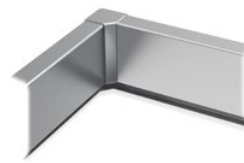

SKIRTING

ST4
Silver