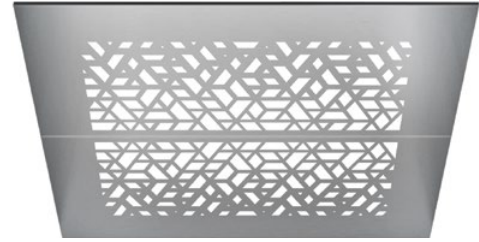

MP1 Silver mirror polished stainless steel

CL72

Lighting: LED tubes

Finishing: PP10 White painted RAL9010

ST4 Silver brushed stainless steel

CL97

Lighting: LED square

Finishing: ST4 Silver brushed stainless steel