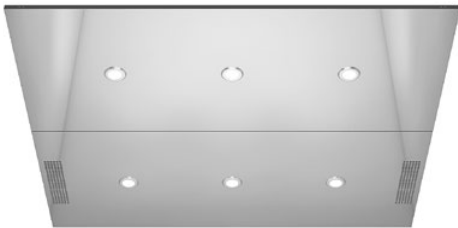

CL88
Lighting: LED spot
Finishing: ST4 Silver brushed stainless steel
MP1 Silver mirror polished stainless steel
MP2 Golden mirror polished stainless steel