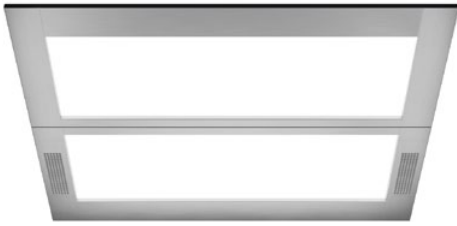

Accessories and materials

CEILING

CL71
Lighting: LED tubes
Finishing: PP10 White painted RAL9010
ST4 Silver brushed stainless steel