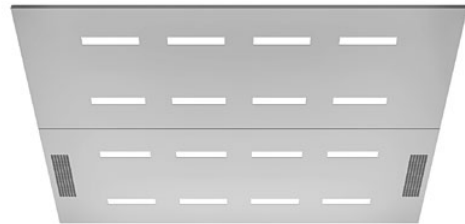

CL103
Lighting: LED tubes
Finishing: PP10 White painted RAL9010
ST4 Silver brushed stainless steel

HANDRAILS

Aluminium