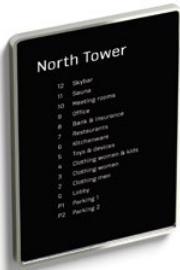

M8R
Shell White

TENANT DIRECTORY

The printed tenant directory is completely customizable and can be easily updated according to the customer's needs.

Sizes

TD1

TD2

Directories can be installed either vertically or horizontally.