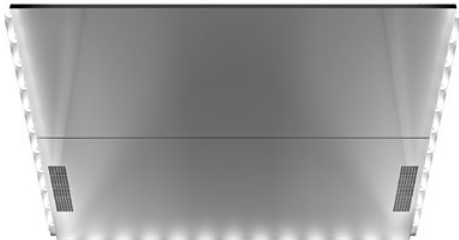

CL181

Lighting: **LED stripe, wall washer lighting**

Finishing: **MP1 Silver mirror polished stainless steel**

MP2 Golden mirror polished stainless steel