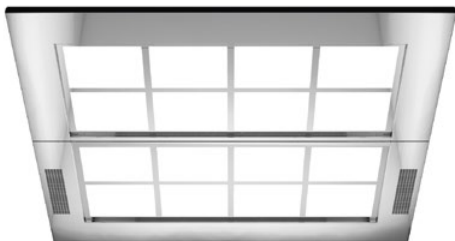

ST40B Black Polygon ST41B Black Hexagon ST42B Black Circle

Glass

Transparent ST4 Silver (Frame color)

Accessories

CEILING

CL70

Lighting: LED tubes

Finishing: ST4 Silver brushed stainless steel