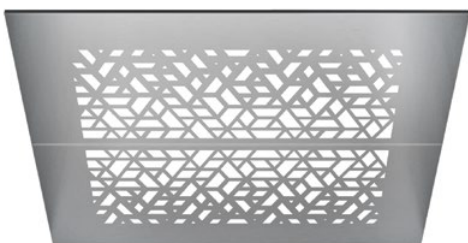

MP1 Silver mirror polished stainless steel

CL71

Lighting: LED tubes

Finishing: PP10 White painted RAL9010

ST4 Silver brushed stainless steel

CL72

Lighting: LED tubes

Finishing: PP10 White painted RAL9010