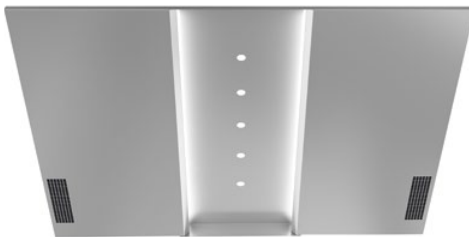

MP1 Silver mirror polished stainless steel

MP2 Golden mirror polished stainless steel

CL195

Direct lighting: LED spot

Indirect lighting: LED strip

Center panel finishing: PP10 White painted RAL9010

Back panel finishing: PP10 White painted RAL9010