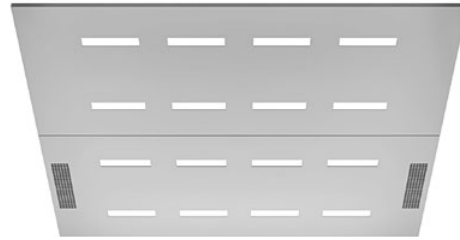

Accessories

CEILING

CL97

Lighting: **LED square**

Finishing: **ST4 Silver brushed stainless steel**

MP1 Silver mirror polished stainless steel

MP2 Golden mirror polished stainless steel

CL103