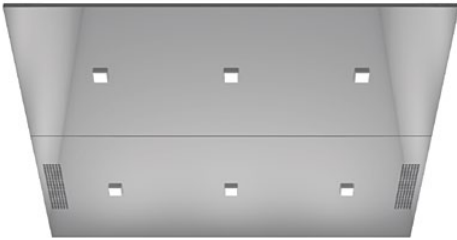

Accessories

CEILING

CL97

Lighting: **LED square**

Finishing: **ST4 Silver brushed stainless steel**

MP1 Silver mirror polished stainless steel

MP2 Golden mirror polished stainless steel