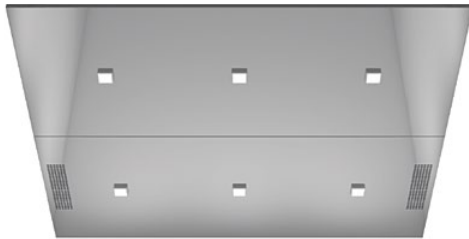

MP1 Silver mirror polished stainless steel

CL72

Lighting: LED tubes

Finishing: PP10 White painted RAL9010

ST4 Silver brushed stainless steel

CL97

Lighting: LED square

Finishing: ST4 Silver brushed stainless steel