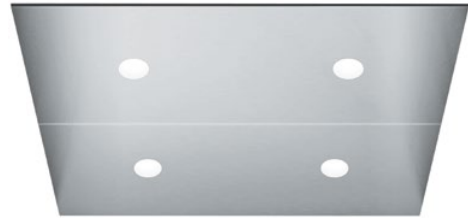

MIX & MATCH CAR ELEMENTS

Accessories and materials

CEILING

CL71
Lighting: LED tubes
Finishing: PP10 White painted RAL9010
ST4 Silver brushed stainless steel

CL80
Lighting: LED spot
Finishing: PP10 White painted RAL9010
ST4 Silver brushed stainless steel
MP1 Silver mirror polished stainless steel