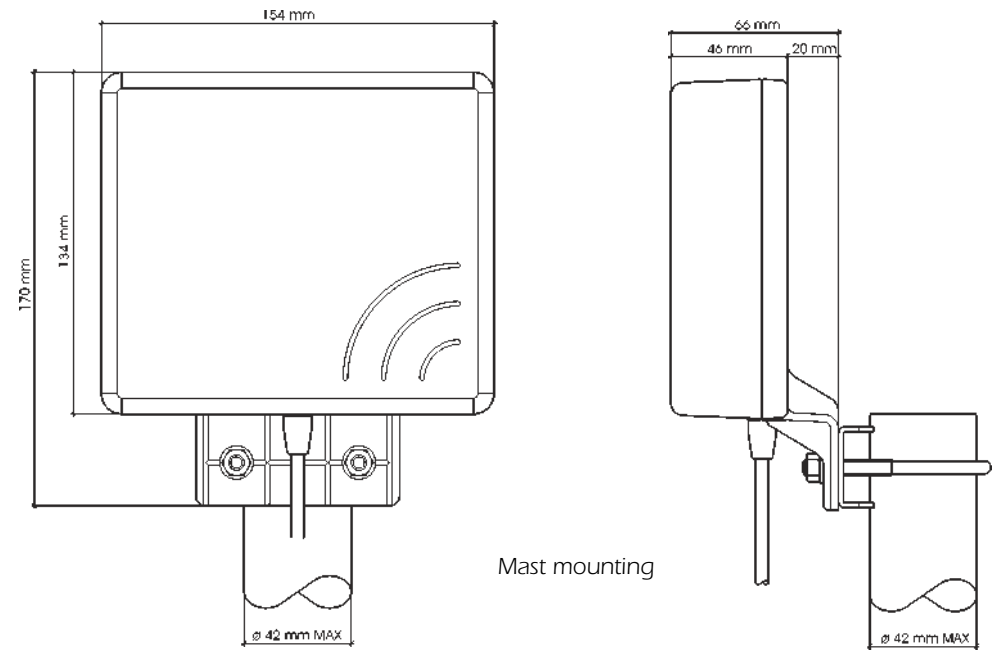

## SPECIFICATIONS

### Electrical Data

Type	Directional mini panel wideband	
Frequency Range	790-960 MHz & 1710-2700 MHz @ SWR ≤ 2	
Impedance	50 Ω	
Half Power Beam Width	see Typical Radiation Patterns	
Polarization	Linear Vertical	
Gain	LTE 800 & GSM	6+7 dBi @ 790-960 MHz;
	DCS	9 dBi @ 1710-1880 MHz;
	UMTS	9 dBi @ 1920-2170 MHz
	LTE & WLAN	8+9 dBi @ 2300-2700 MHz
Front to back ratio	LTE 800 & GSM	≥ 12 dB @ 790-960 MHz;
	DCS	≥ 16 dB @ 1710-1880 MHz;
	UMTS	≥ 20 dB @ 1920-2170 MHz
	LTE & WLAN	≥ 10 dB @ 2300-2700 MHz
Max Power @ 30°C	LTE 800 & GSM	30 Watts (CW) @ 790-960 MHz;
	DCS	15 Watts (CW) @ 1710-1880 MHz;
	UMTS	10 Watts (CW) @ 1920-2170 MHz
	LTE & WLAN	10 Watts (CW) @ 2300-2700 MHz
Cable Type / Length	50 Ω LOW LOSS / 30 cm (other length on request)	
Connector	SMA-male (other type on request)	

### Mechanical Data

Materials	RAL 7035 Light Grey thermoplastic UV stabilized, galvanized steel	
Wind Load @150 km/h	40 N	
Wind Resistance	180 Km/h	
Wind Surface	0.02 m <sup>2</sup>	
Operating temperature	-40°C to + 80°C	
Dimensions (approx.)	154 x 134 x 46 mm without bracket	
Weight (approx.)	500 gr	
Installation Type	Mast: Ø25-42 mm with U-bolt (included)	
	Wall: mounting screw (not included)	

## MOUNTING INSTRUCTIONS

Mast mounting

Wall mounting  
(screws not included)

Optional tilting bracket  
Mast: Ø 35-50 mm with clamp included  
Wall: with mounting screws (not included)

**SIRIO**  
antenne