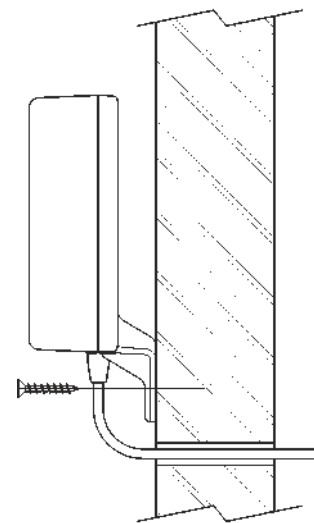

### Electrical Data

Type	Directional mini panel wideband	
Frequency Range	790-960 MHz & 1710-2700 MHz @ SWR ≤ 2	
Impedance	50 Ω	
Half Power Beam Width	see Typical Radiation Patterns	
Polarization	Linear Vertical	
Gain	LTE 800 & GSM	6+7 dBi @ 790-960 MHz;
	DCS	9 dBi @ 1710-1880 MHz;
	UMTS	9 dBi @ 1920-2170 MHz
	LTE & WLAN	8+9 dBi @ 2300-2700 MHz
Front to back ratio	LTE 800 & GSM	≥ 12 dB @ 790-960 MHz;
	DCS	≥ 16 dB @ 1710-1880 MHz;
	UMTS	≥ 20 dB @ 1920-2170 MHz
	LTE & WLAN	≥ 10 dB @ 2300-2700 MHz
Max Power @ 30°C	LTE 800 & GSM	30 Watts (CW) @ 790-960 MHz;
	DCS	15 Watts (CW) @ 1710-1880 MHz;
	UMTS	10 Watts (CW) @ 1920-2170 MHz
	LTE & WLAN	10 Watts (CW) @ 2300-2700 MHz
Cable Type / Length	50 Ω LOW LOSS / 30 cm (other length on request)	
Connector	SMA-male (other type on request)	

### Mechanical Data

Materials	RAL 7035 Light Grey thermoplastic UV stabilized, galvanized steel	
Wind Load @150 km/h	40 N	
Wind Resistance	180 Km/h	
Wind Surface	0.02 m <sup>2</sup>	
Operating temperature	-40°C to + 80°C	
Dimensions (approx.)	154 x 134 x 46 mm without bracket	
Weight (approx.)	500 gr	
Installation Type	Mast: Ø25-42 mm with U-bolt (included)	
	Wall: mounting screw (not included)	

## MOUNTING INSTRUCTIONS

Mast mounting

Wall mounting  
(screws not included)

Optional tilting bracket  
Mast: Ø 35-50 mm with clamp included  
Wall: with mounting screws (not included)

**SIRIO**  
antenne