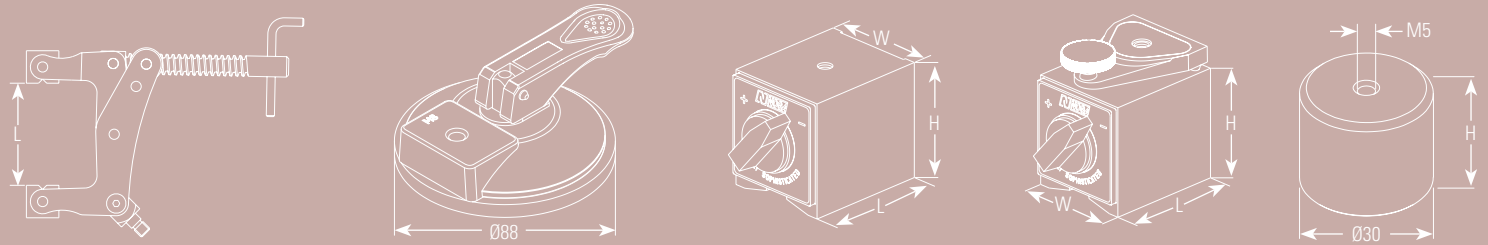

DG0118

DG3678

NF3778

Noga Bases

NOGA bases

Different magnets ranging from the world's smallest switchable on/off (320 N) to a large magnetic base (1300 N). A 350 N vacuum base and 5 clamps are offered for our customers' choice.

Order no.	Type	Weight [Kg]	Force [N]	Thread	W	L	H
HS1100	Round magnet	0.123	200	M5	-	Ø30	25
NF0037	On/off magnet	0.230	320	M5	30	40	35
NF3778	On/off magnet with fine adj.	0.250	320	M5	30	40	35
DG0036	On/off magnet	1.000	800	M8	50	60	55
DG3678	On/off magnet with fine adj.	1.100	800	M8	50	60	55
DG0038	On/off magnet	1.270	1000	M8	50	75	55
DG0118	On/off magnet with fine adj.	1.380	1000	M8	50	75	55
DG0039	On/off magnet	2.000	1300	M10 x 1.25	50	120	55
DG1003	On/off magnet with multi threads	1.350	1000	M6/8/10/12 10 x 1.25	50	75	55
DG0040	Vacuum base	0.400	350	M8	-	Ø88	23
MA0322	4" clamp	1.150	-	Ext. M10 x 1.25	-	100	-
MA0320	4" clamp	1.160	-	Int. M10 x 1.25	-	100	-
MG1006	3" clamp	0.570	-	Ext. M8	-	75	-
MG1003	3" clamp	0.600	-	Int. M8	-	75	-
MG0125	3" clamp with plastic cover	0.600	-	Int. M8	-	75	-

All measurements are in mm unless otherwise mentioned