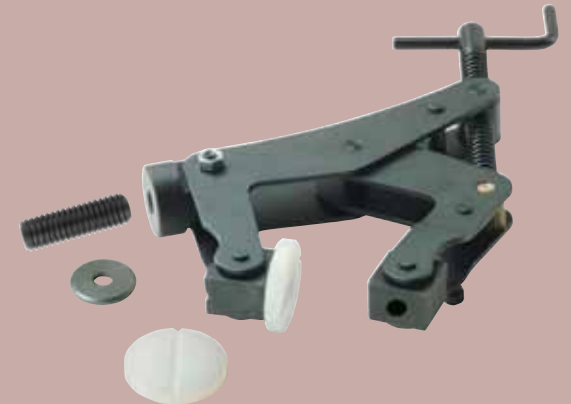

DG0118

DG3678

NF3778

Noga Bases

NOGA bases

Different magnets ranging from the world's smallest switchable on/off (320 N) to a large magnetic base (1300 N). A 350 N vacuum base and 5 clamps are offered for our customers' choice.

Order no.	Type	Weight [Kg]	Force [N]	Thread	W	L	H
HS1100	Round magnet	0.123	200	M5	-	Ø30	25
NF0037	On/off magnet	0.230	320	M5	30	40	35
NF3778	On/off magnet with fine adj.	0.250	320	M5	30	40	35
DG0036	On/off magnet	1.000	800	M8	50	60	55
DG3678	On/off magnet with fine adj.	1.100	800	M8	50	60	55
DG0038	On/off magnet	1.270	1000	M8	50	75	55
DG0118	On/off magnet with fine adj.	1.380	1000	M8	50	75	55
DG0039	On/off magnet	2.000	1300	M10 x 1.25	50	120	55
DG1003	On/off magnet with multi threads	1.350	1000	M6/8/10/12 10 x 1.25	50	75	55
DG0040	Vacuum base	0.400	350	M8	-	Ø88	23
MA0322	4" clamp	1.150	-	Ext. M10 x 1.25	-	100	-
MA0320	4" clamp	1.160	-	Int. M10 x 1.25	-	100	-
MG1006	3" clamp	0.570	-	Ext. M8	-	75	-
MG1003	3" clamp	0.600	-	Int. M8	-	75	-
MG0125	3" clamp with plastic cover	0.600	-	Int. M8	-	75	-