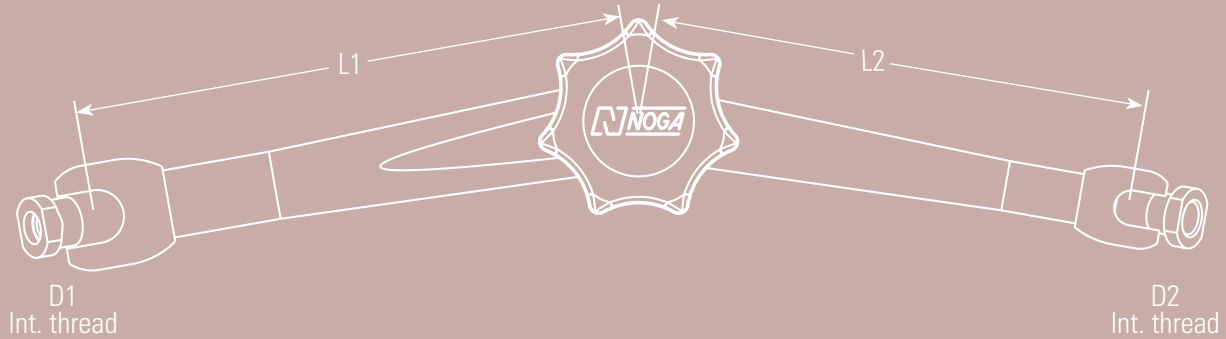

Modular Holders

MA60003

Overall arm length 509 mm

MG70003

Overall arm length 276 mm

MG60003

Overall arm length 246 mm

DG60003

Overall arm length 211 mm

NF60003

Overall arm length 107 mm

LC6100

Overall arm length 76 mm

**THE
SMALLEST AND
LIGHTEST ARM IN
THE MARKET**

6 NOGA Modular holders

- Six different sizes of articulated arms are offered for a wide range of applications.
- Choose the arms that fit your needs.
- A range of accessories are shown on pages 107 - 110.
- Custom-made arms and accessories are available upon request.
- Minimum quantity 500 pcs.

Modular Holders

Order no.	Weight [Kg]	Int. thread		Arms length		
		D1	D2	L1	L2	Total L1 + L2
LC6100	0.121	M6	M6	38	38	76
NF60003	0.210	M6	M6	56	51	107
DG60003	0.250	M6	M6	110	101	211
MG60003	0.750	M8	M6	133	113	246
MG70003	0.800	M8	M6	163	113	276
MA60003	3.000	M10 x 1.25	M6	286.5	222.5	509

All measurements are in mm unless otherwise mentioned