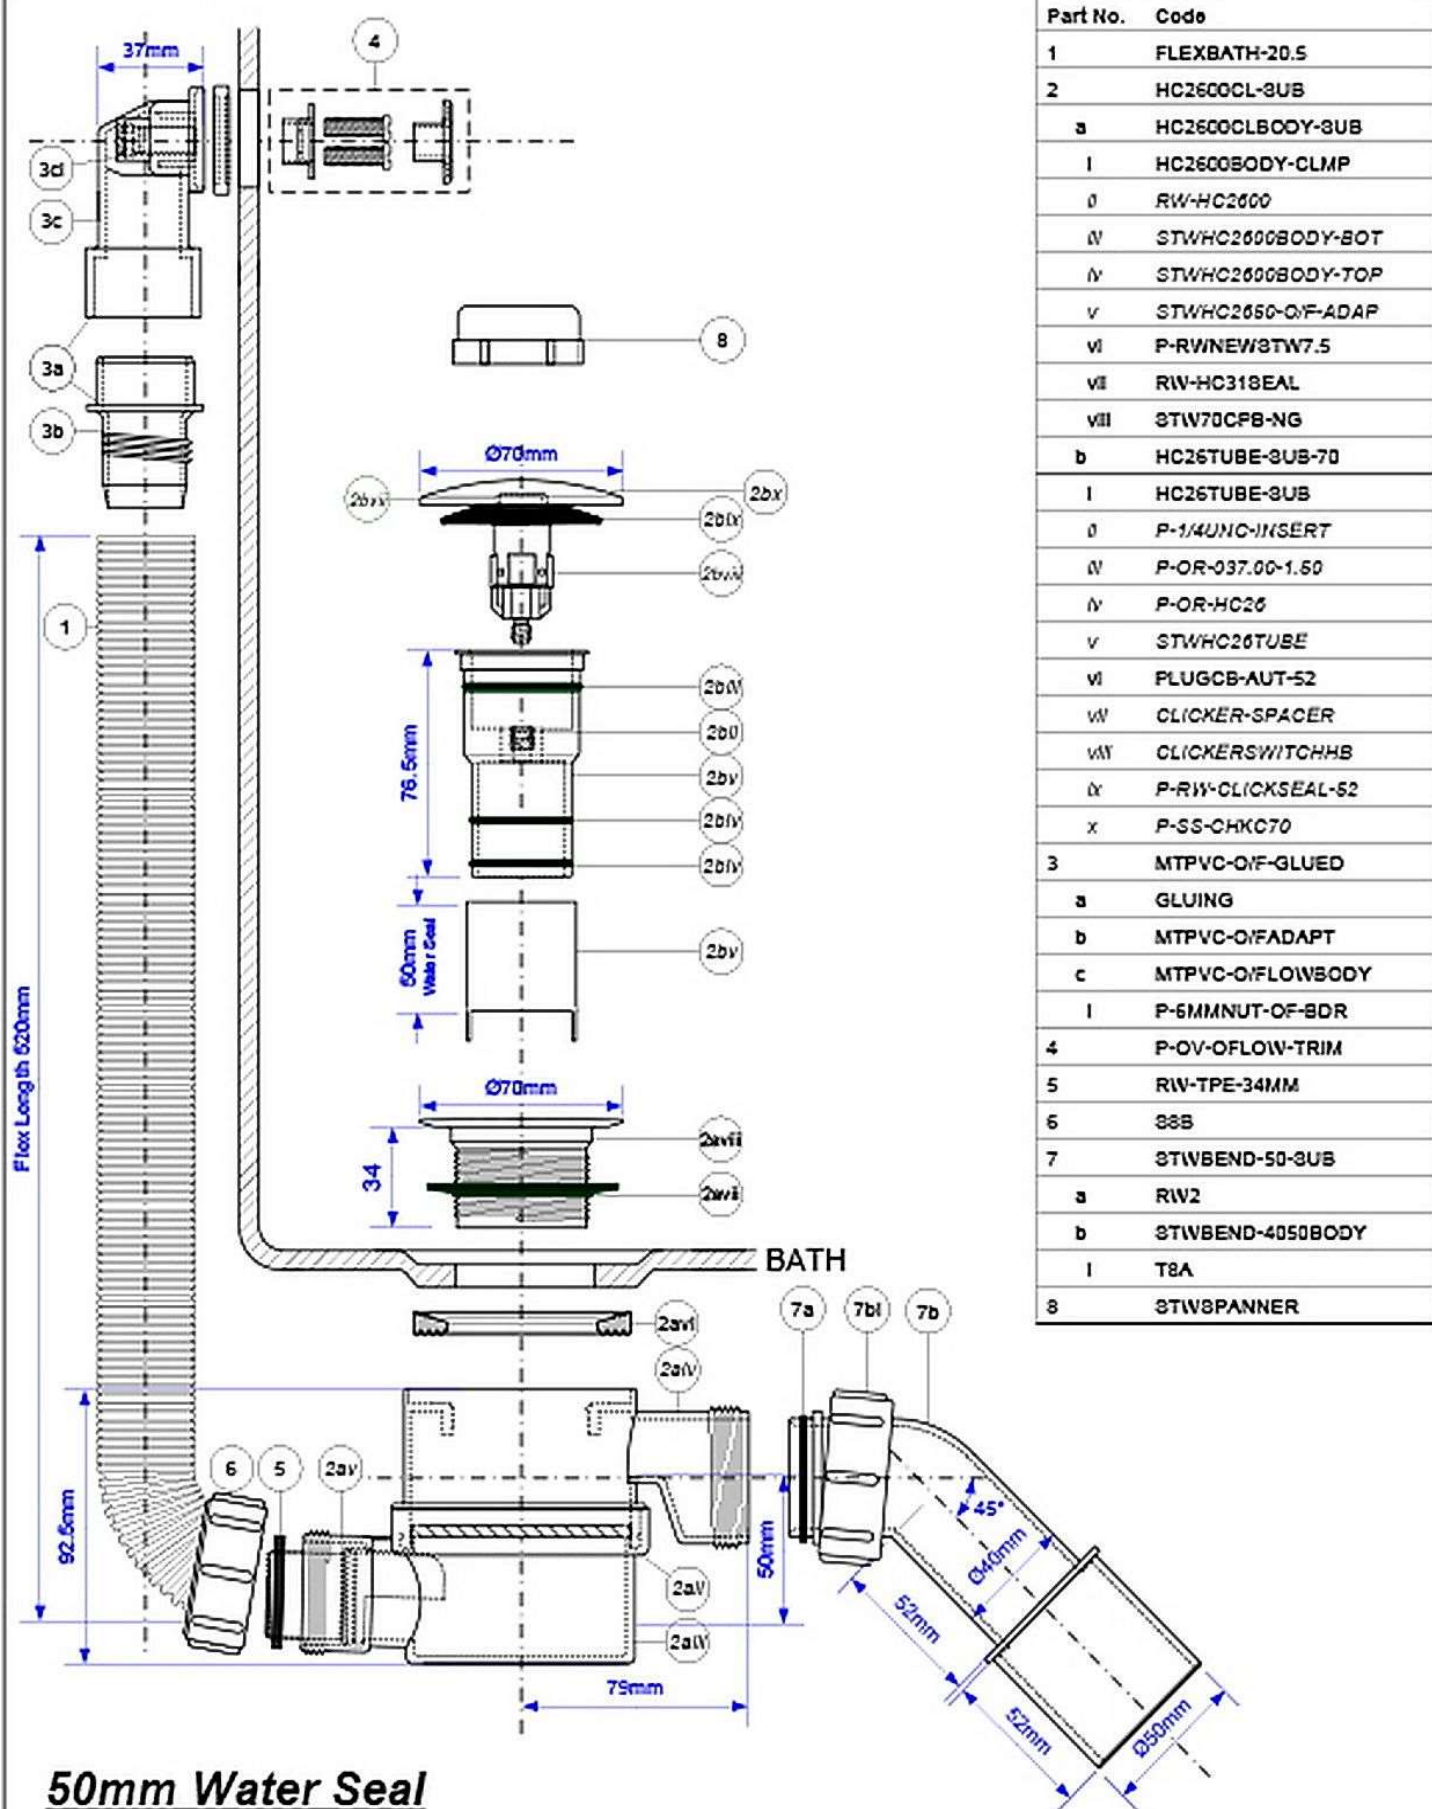

Code:

HC2600CLOV

www.istoki-m.com.ua

Part No.	Code
1	FLEXBATH-20.5
2	HC2600CL-3UB
a	HC2600CLBODY-3UB
l	HC2600BODY-CLMP
o	RW-HC2600
iv	STWHC2600BODY-BOT
iv	STWHC2600BODY-TOP
v	STWHC2600-O/F-ADAP
vi	P-RVNEWSTW7.5
vii	RW-HC318EAL
viii	STW70CFB-NG
b	HC26TUBE-3UB-70
l	HC26TUBE-3UB
o	P-1/4UNC-INSERT
iv	P-OR-037.00-1.50
iv	P-OR-HC26
v	STWHC26TUBE
vi	PLUGCB-AUT-52
w	CLICKER-SPACER
w	CLICKERSWITCHHB
ix	P-RW-CLICKSEAL-52
x	P-SS-CHKC70
3	MTPVC-O/F-GLUED
a	GLUING
b	MTPVC-O/FADAPT
c	MTPVC-O/FLOWBODY
l	P-6MMNUT-OF-BDR
4	P-OV-OFLOW-TRIM
5	RW-TPE-34MM
6	38B
7	STWBEND-50-3UB
a	RIV2
b	STWBEND-4050BODY
l	T8A
8	STW8PANNER

Drawing verified
correct as of:05/03/2020
RM

DRAWN BY

RM

SCALE

1: 2.5

REVISED

FILENAME

HC2600CLOV.V8D