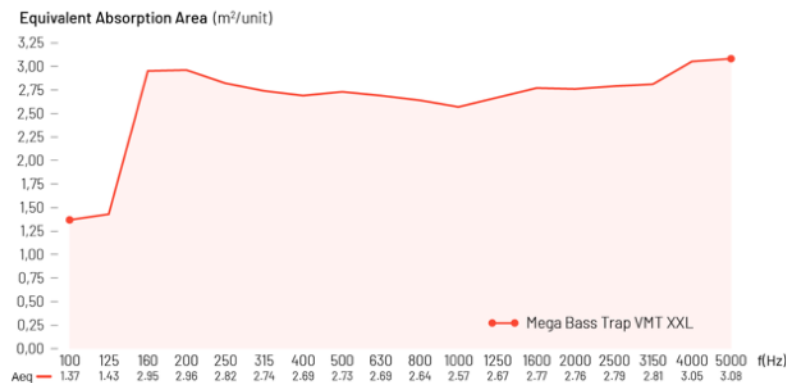

Performance

More information

<https://vicoustic.com/product/mega-bass-trap-vmt-xxl>