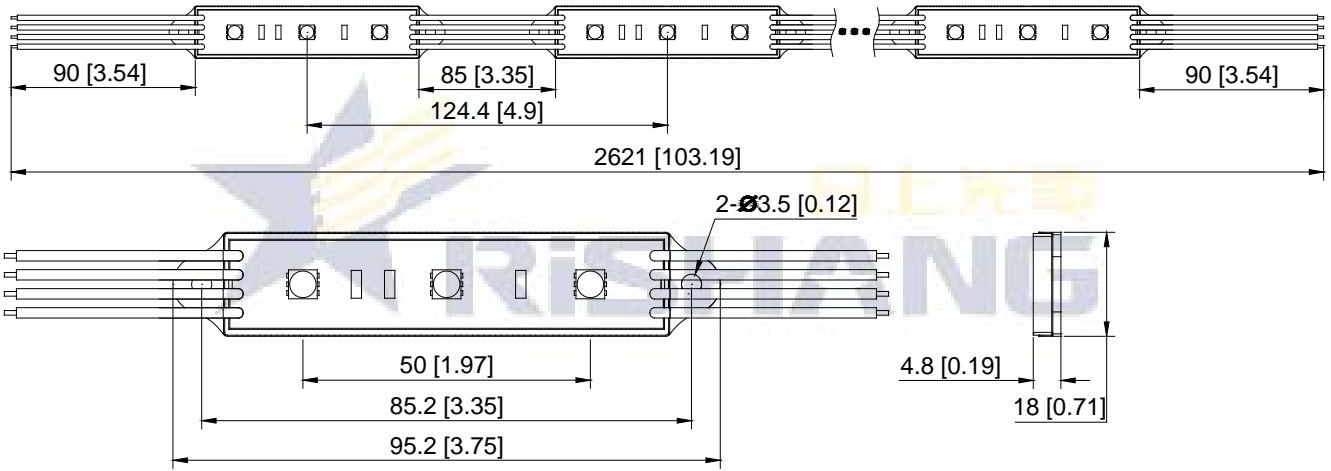

Specification

Model : M113AQ

Description : 3pcs 5050SMD LED, 78*18mm, 12VDC, waterproof, RGB
module

Prepared by : _____

Checked by : _____

Standard Dept : _____

Approved by : _____

Issued Status: Draft Published

Specification

Product Name: Crius Series

Model: M113AQ

Applications

Suitable for 10 ~ 18cm [3.94 ~ 7.09 in] depth signs such as channel letter, metal letter and so on.

Features

1. RGB5050SMD LED mounted;
2. Maximum module quantity per string up to 20pcs;
3. Waterproof with epoxy injected;
4. Certification: CE, RoHS.

Profile Drawings:

Unit: mm[in]

Packaging Diagram:

Packaging:

1. Carton Dimension: 52*37*26cm=0.0500 (1±10%) CBM [20.47*14.57*10.24in]
2. 20 modules per string, 5 strings per bag, 12 bags per outer carton, 1200 modules in total
3. Net Weight (N.W): 12.7 (1±10%) kg [279.98 (1±10%) lb] ;
4. Gross Weight (G.W): 13.8 (1±10%) kg [30.42 (1±10%) lb] ;
5. The actual packed quantity and weight subject to change without prior notice.