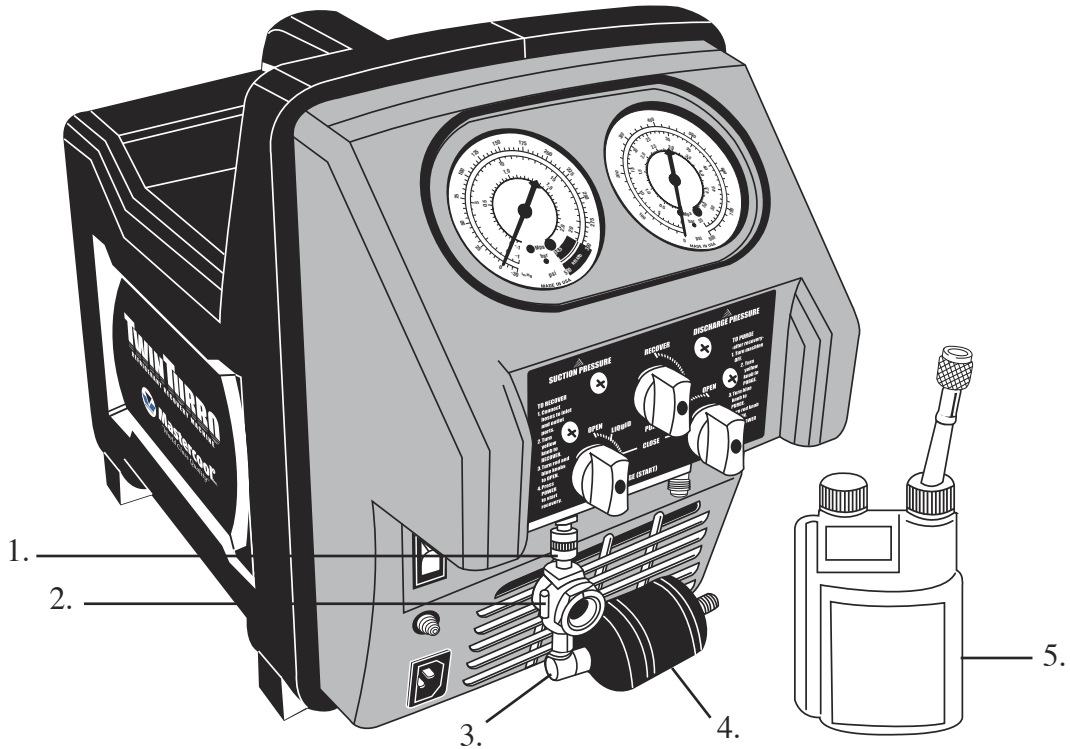

Mastercool[®] Inc.
"World Class Quality"

**TWIN TURBO
 RECOVERY MACHINE**

**REPAIRABLE PARTS BREAKDOWN
 (69350, 69350-220)**

DESCRIPTION	PART #
1. 1/8 NPT COUPLING	0127-055
2. SIGHT GLASS 1/8" NPT-F X 1/8" NPT-M	69100-104
3. 90° 1/8 NPT-M X 1/4-F-F	69214
4. DRYER FOR 69500	69500-DR
5. 8 OZ. BOTTLE	92708-BTL
OIL SEPARATOR FOR 69350	69475
GY5 YELLOW HOSE W/O STRIPE 4"	45002
1/4" MFL X 1/8" MPT FITTING	90296
5/16" X 1/8" NPT MALE BARB	0375-006