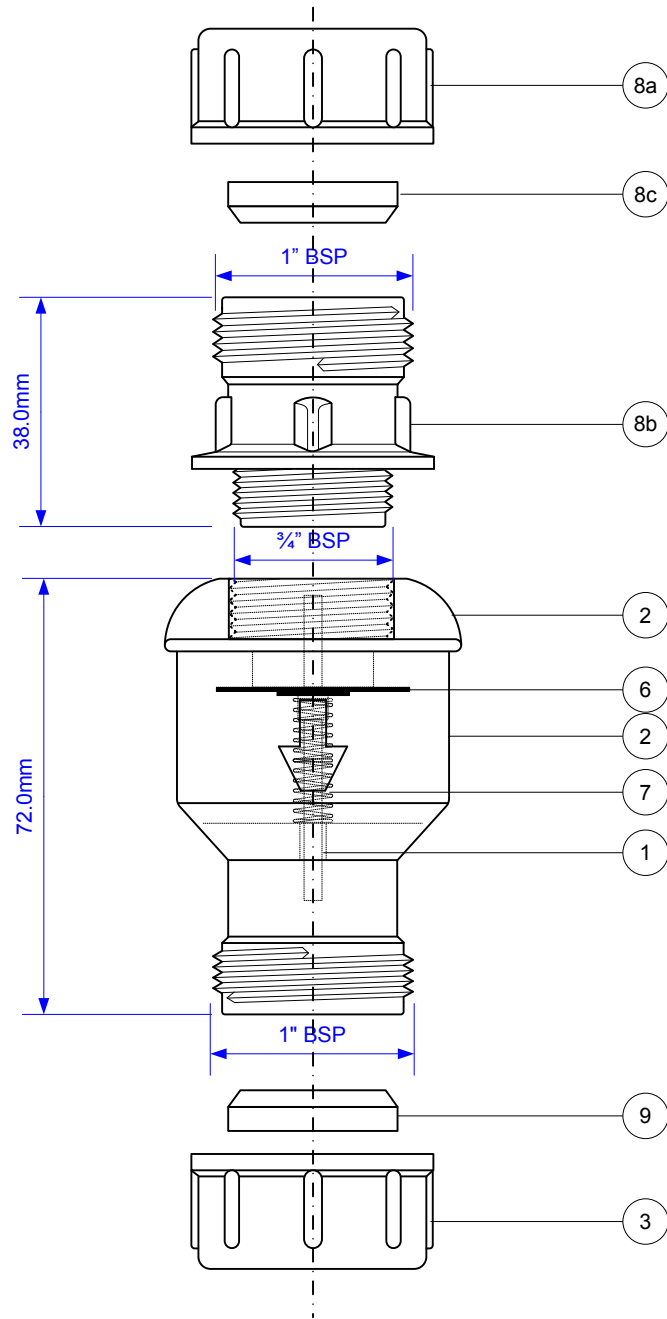

Code:

CONVALVE

©McALPINE
31/02/2010

Drawing verified
correct as of:

28/05/2015
RM

DRAWN BY

RM

SCALE

1: 1.25

REVISED

14/12/2005, 17/02/2010

04/07/2014, 18/03/2015

28/05/2015

FILENAME

CONVALVE.VSD

DATE