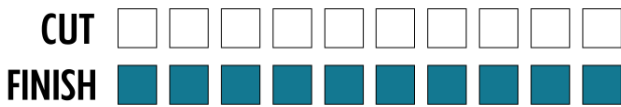

FLASH TOUCH

FAST SPRAY POLISH & WAX

PRODUCT DESCRIPTION

Performing product 3in1: it cleans, polishes and protects. This is a spray polish with excellent waxing proprieties. It is extremely easy, clean and quick to apply and remove. Thanks to its natural waxing agents, it leaves a thin resistant protective layer on the surface. **FLASH TOUCH** is the fastest way to reach a radiant and shiny finishing, assuring very good protection. Perfectly suitable for gelcoat, composite parts and resins, it may be used also on paints, plastics, rubber and glasses.

PHYSICAL PROPERTIES

Colour: White
 Physical form: Liquid-creamy
 Odour: Light and pleasant
 Density: 1,000 g/ml
 Flammability: Not flammable
 Type of surface: Gelcoat, lacquer, plastic, rubber

HOW TO USE