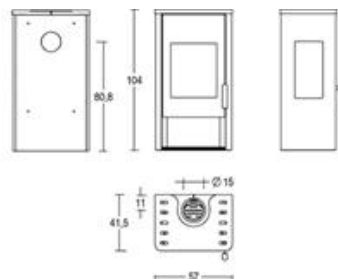

Firebox and baffle plate: Skamolex

Fire pit: cast iron and Skamolex

Heating: natural convection and radiant heat

Flue outlet cm \varnothing : 15

Ash drawer: removable

Door: steel with automatic lock

Ceramic glass: resistant up to 750° C self-cleaning

Door handle: steel with nickel-plated finish

Stainless steel oven (WxDxH) cm:

Room heating capacity (min-max) m³: 135-230

Fresh air intake (min useful sect.) cm²: 150

Thermal efficiency %: 75,0

Nominal thermal output kW: 8