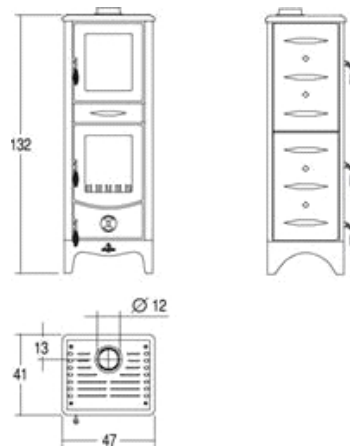

Firebox and baffle plate: cast iron

Fire pit: cast iron

Heating: natural convection and radiant heat

Flue outlet cm \varnothing : 15

Ash drawer: removable

Door: cast iron with automatic lock

Ceramic glass: resistant up to 750° C self-cleaning

Door handle: chrome with spring knob

Stainless steel oven (WxDxH) cm: 26x25x31,5

Room heating capacity (min-max) m^3 : 105-180

Fresh air intake (min useful sect.) cm^2 : 100

Thermal efficiency %: 81,3

Nominal thermal output kW: 6,2