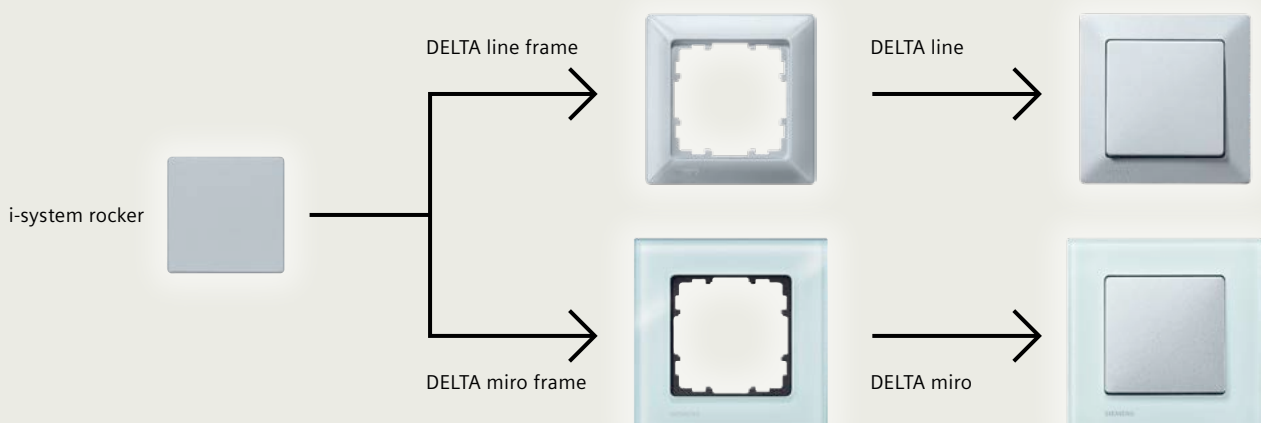

| i-system

Stay flexible!

Maximum flexibility – the i-system makes it all possible. The i-system offers you a neutral, design-independent component pool with a broad range of functions.

You benefit from functional modules that can be installed in frames from the DELTA line and DELTA miro ranges. This means that you can easily change the shape, style, and color, because you don't have to decide in advance which design range you want to use.

The entire design range is available for all DELTA switches. The gap between the frame and rocker is always the same – plus one insert fits all operator interfaces. This not only simplifies installation and helps prevent errors, it also ensures that existing installations can be retrofitted with new modular components any time that you happen to have a change in taste.

It also goes without saying that the DELTA product ranges are future-proof – and not just because of their environmentally sound design. All DELTA product ranges are also suitable for the GAMMA instabus Building Management System, the future-proof electrical installation system for greater comfort at home. Installing the insert is also extremely easy, safe, and fast, because it's equipped with a combination screw for Torx T10 and slotted screwdrivers – so you'll always have access to the right tool.