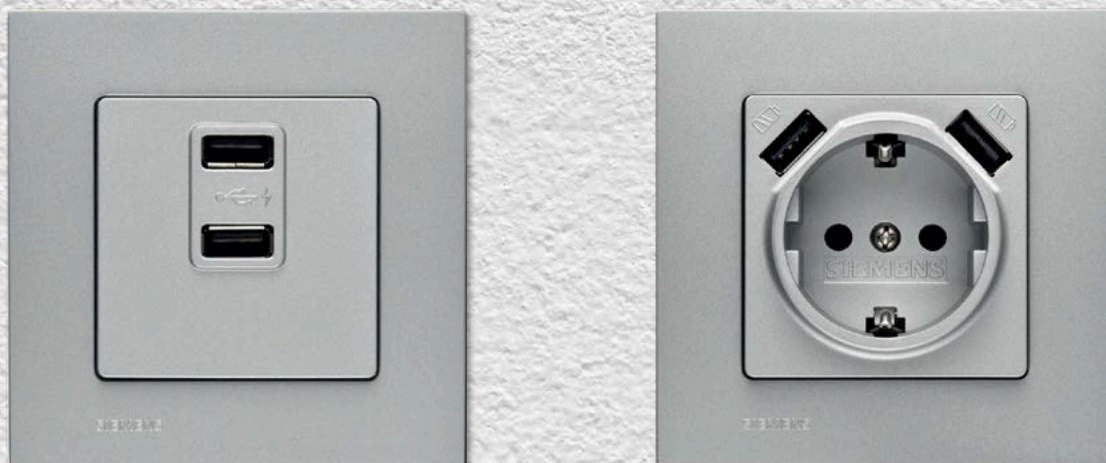

DELTA USB sockets

Function and convenience in one connection.

The socket and power supply form a harmonious unit, whether they're in a bedroom, living room, or hotel room.

The DELTA double USB charger is designed for portable electronic devices that connect via USB 2.0 Type A plugs. This means that you can charge two devices simultaneously, regardless of where you are – in a hotel, having breakfast in your kitchen, or at work.

Smart and flexible charging: The multifunction DELTA SCHUKO® sockets permit the simultaneous charging of two USB devices like tablets, smartphones, and MP3 players, while your electric appliance is still plugged into the same socket.