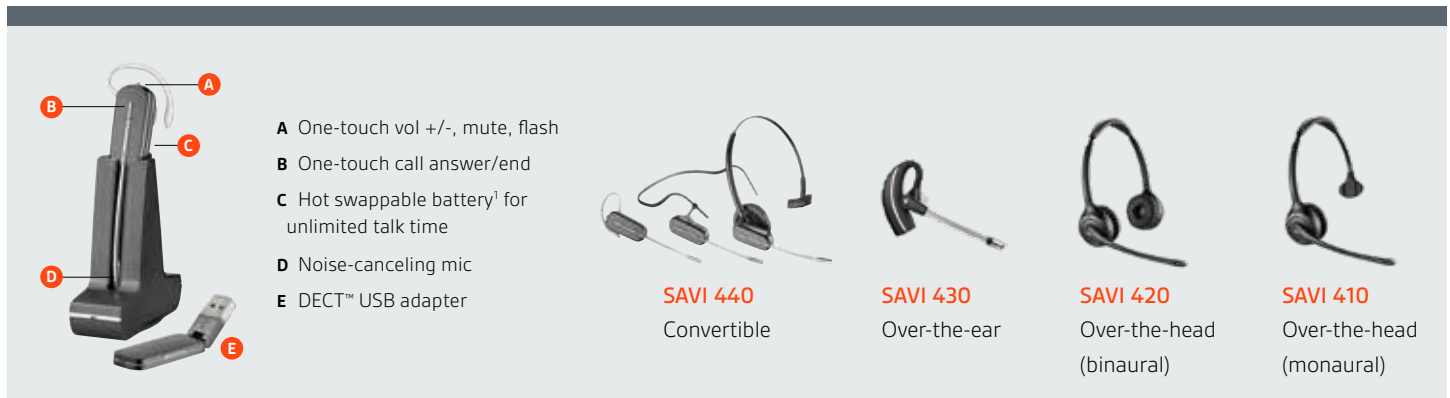

Savi 440

Savi 430

Savi 420

Savi 410

SAVI 400 SERIES

Wireless freedom that won't weigh you down

The Savi 400 Series offers the highest level of wearing style choice and best-in-class PC audio in a convenient, portable package. Whether you are in the office or remote, enjoy excellent audio quality, the ability to roam up to 300 feet from your PC, and a high-quality carrying case for increased portability.

SAVI 400 SERIES

- A** One-touch vol +/-, mute, flash
- B** One-touch call answer/end
- C** Hot swappable battery¹ for unlimited talk time
- D** Noise-canceling mic
- E** DECT™ USB adapter

SAVI 440
Convertible

SAVI 430
Over-the-ear

SAVI 420
Over-the-head
(binaural)

SAVI 410
Over-the-head
(monaural)

SUPERIOR CALL MANAGEMENT

- Manage PC voice communications with the only portable DECT™ wireless system on the market
- Hot swappable battery¹ (W440) lets you change battery mid-conversation delivering unlimited talk time
- One-touch call answer/end/flash, vol+/-, and mute from the headset for simple PC call management
- An energy-efficient adaptive power system, delivers longer talk and standby times

¹ Unlimited talk time with deluxe charging cradle kit, comes standard with the Savi 445. Available as an accessory with Savi 440.

² Download the latest release of Plantronics Hub to get one-touch call answer/end with these softphones.