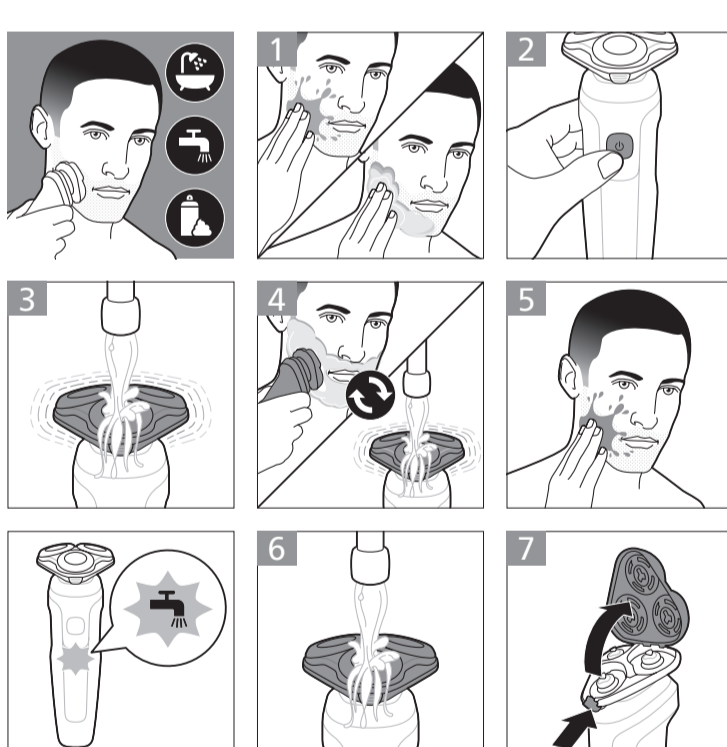

PHILIPS

5000 Series

S5466

© 2021 Koninklijke Philips N.V.
All rights reserved
3000.069.2174.2 (5/7/2021)

>75% recycled paper
>75% papier recyclé

www.philips.com/support

	S5466/17	S5466/18
	✓	✓
	✓	
		✓