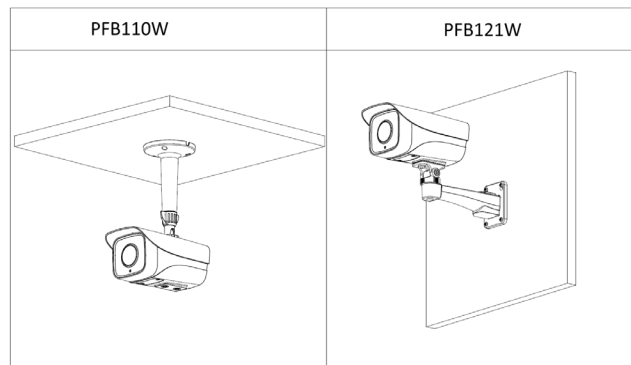

Accessories

Optional:

PFB110W
Ceiling mount

PFB121W
Wall mount

Dimensions (mm/inch)