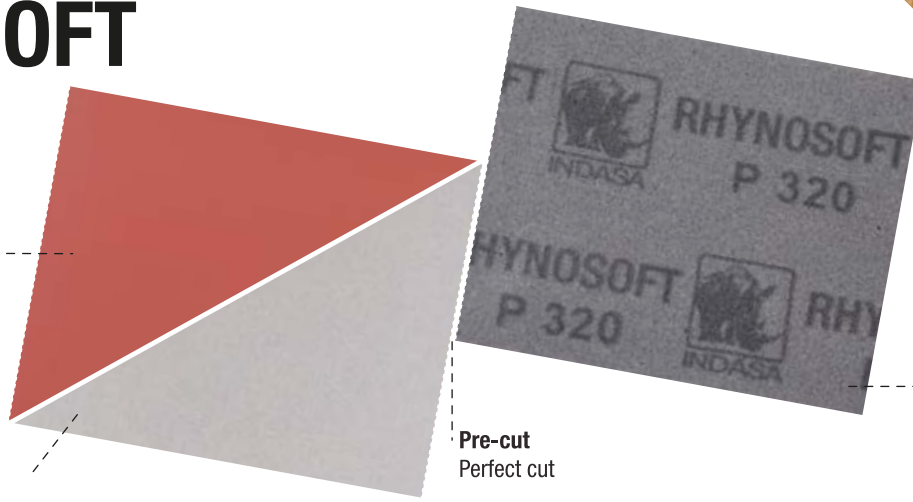

NEW

INDASA RHYNOSOFT PRE-CUT

ROLO ABRASIVO

Abrasive Roll
Rouleau Abrasif
Rollo Abrasivo
Schleifrolle
Rolka Ścierna
Rotolo Abrasivo

115mm x 25m / 4^{1/2} x 27^{1/4}yds

INDASA
www.indasa-abrasivos.com

DISCOVER ALL THE ADVANTAGES

INDASA RHYNOSOFT PRE-CUT

Red Line
High quality finish

Plus Line
Easy to sand

Pre-cut
Perfect cut

Grit print on sponge
For clearer identification

Hand sanding

Pre-cut = Perfect cut

Machine sanding

Pre-cut roll → Provides easy handling and roll efficiency

Two pads → Machine sand size - 115x280mm sander

Grit print on sponge → For better identification

Innovative perforation → High tensile strength

GRIT RANGE