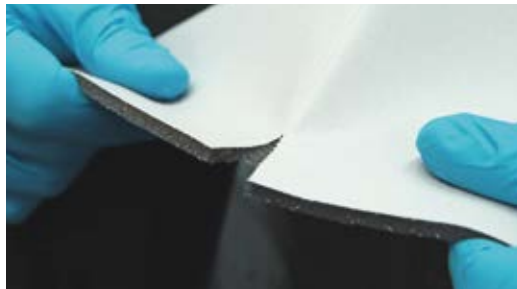

NEW

INDASA RHYNOSOFT PRE-CUT

ROLO ABRASIVO

Abrasive Roll
Rouleau Abrasif
Rollo Abrasivo
Schleifrolle
Rolka Ścierna
Rotolo Abrasivo

115mm x 25m / 4^{1/2} x 27^{1/4}yds

INDASA
www.indasa-abrasivos.com

DISCOVER ALL THE ADVANTAGES

INDASA RHYNOSOFT PRE-CUT

Red Line
High quality finish

Plus Line
Easy to sand

Pre-cut
Perfect cut

Grit print on sponge
For clearer identification

Hand sanding

Pre-cut = Perfect cut

Machine sanding

Features & Benefits

Sponge backing → Adapts to contours for precision sanding and finishing

High density sponge → Improves the user sanding experience

Single pad → Perfect for hand sanding

Cut innovation → Eliminates sanding marks

Pre-cut roll → Provides easy handling and roll efficiency

Two pads → Machine sand size - 115x280mm sander

Grit print on sponge → For better identification

Innovative perforation → High tensile strength

GRIT RANGE