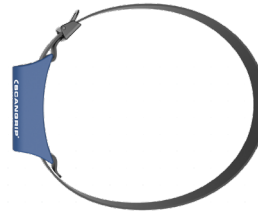

ZONE

COB LED rechargeable headlamp

As opposed to all other headlamps providing a beam of light, ZONE is designed to provide optimum work light illuminating your entire work area.

Supplied with the newest COB LED technology, the ZONE provides an extremely powerful illumination which spreads the uniform light to the maximum and lightens up your entire field of view. With ZONE you avoid turning the head to illuminate your actual workspace from a limited headlamp beam.

ZONE is designed for professional use. It is sturdy and has a low weight of only 66g. With its attractive price, ZONE will become another SCANGRIP bestseller.

- Lights up your entire field of view
- New rechargeable battery technology
- Designed for professional work
- Low weight (only 66g)
- Easy adjustable headband (25mm)

2-step operating option

- Step 1 = 50% light output
- Step 2 = 100% light output

Available from August 2016

ILLUMINATED AREA

STANDARD HEADLAMP

ZONE HEADLAMP

TECHNICAL SPECIFICATIONS

COB LED
 Step 1 - step 2
 200/400 lux@0.5m
 75/150 lumen
 4h/2h operating time
 3h charging time
 Charging voltage 5V DC 1A
 3.7V / 800 mAh Li-on
 IP30