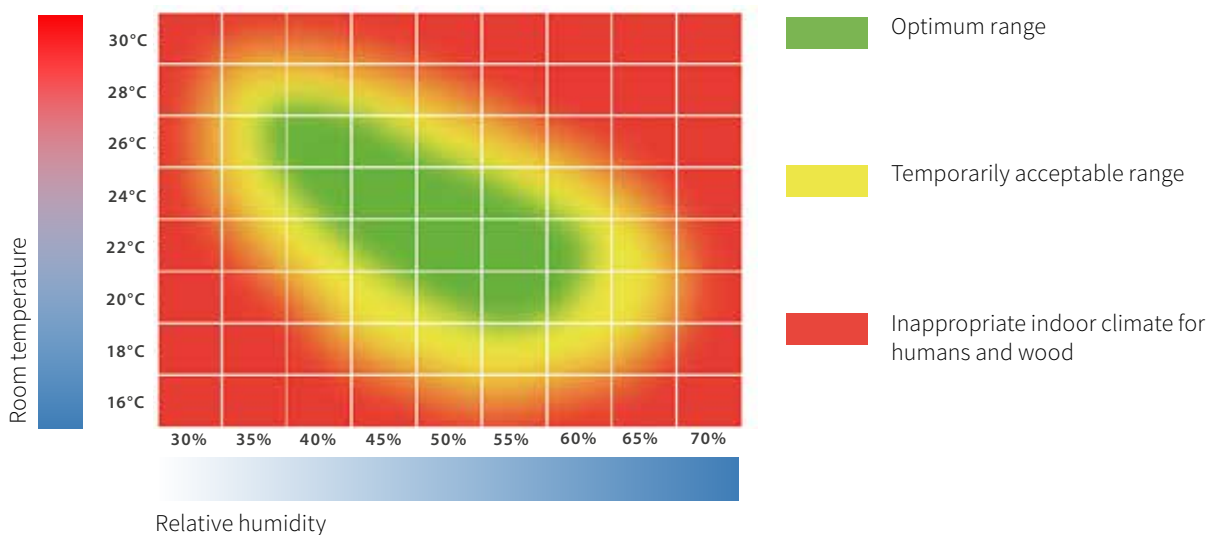

ROOM CLIMATE

This „feel comfortable“ chart for indoor room climate demonstrates the combination of relative humidity and room temperature where the overwhelming majority feels comfortable in indoor rooms.

EN 15251:2012 „Input parameters for indoor climate“ recommends a seasonally caused relative humidity of approx. 30 % to 65 % for a healthy room climate. In this range, natural characteristics of wood like gaps, minor cracks or warpage of your parquet floor may occur in a moderate degree.

In case of long-term deviations, health impairments or excessive changes in the appearance of your hardwood floor, like big deformations, big gaps and cracks may occur. Wood as a natural material reacts more sensitively to changes of the relative humidity than to changes of temperature.

Therefore the key to success lies in the observance of an optimum relative humidity of your indoor air!

This generally requires periodic cleaning and maintenance of your parquet floor as well as an appropriate air humidification in the heating season. We therefore recommend cold humidifiers with an integrated sterilization system. The installation of Fidbox records your climate above and under your parquet floor over many years and can be conveniently monitored by mobile app. Paying attention to these important factors will guarantee pleasure over decades with your high-quality parquet floor from Scheucher.