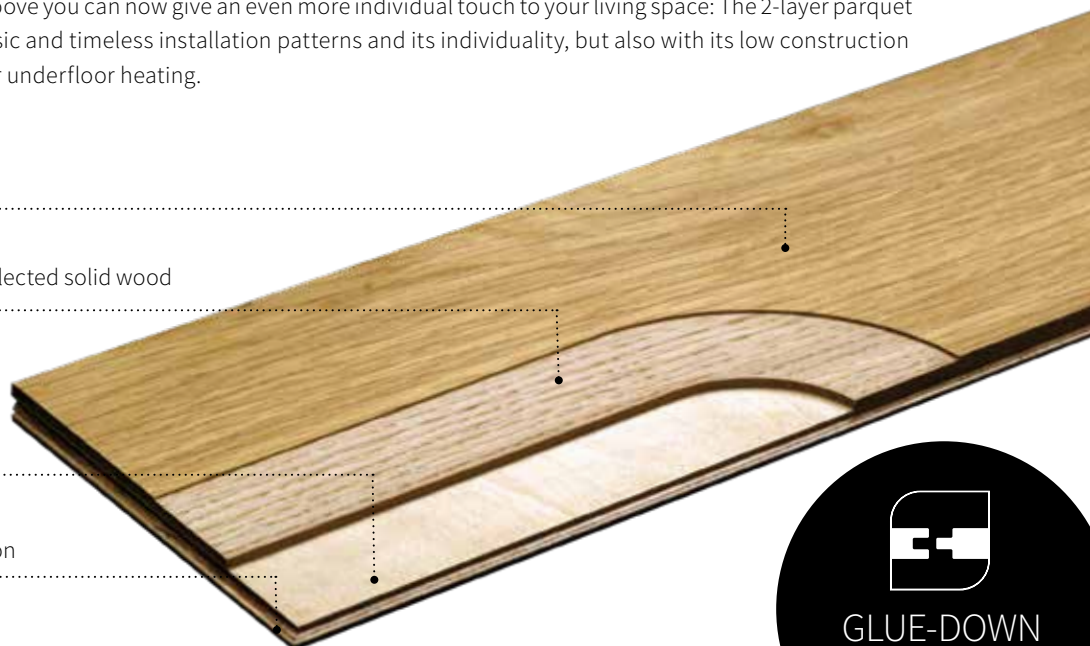

MULTIflor 700 Tongue + Groove

With MULTIflor 700 Tongue and Groove you can now give an even more individual touch to your living space: The 2-layer parquet does not only impress with its classic and timeless installation patterns and its individuality, but also with its low construction height and its perfect suitability for underfloor heating.

Surface finish SEDA or TENSEO

Approx. 3.6 mm wear layer from selected solid wood

Approx. 6.2 mm base layer:
Plywood birch,
5-ply water resistant glue

Ends with hydrophobic impregnation