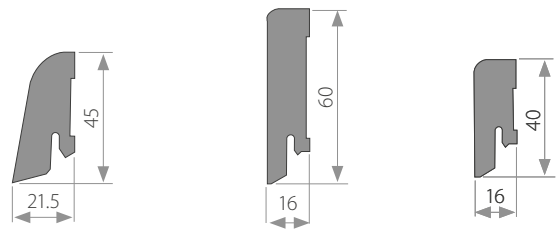

EDGING FRIEZES

MULTIflor **NOVOLOC**® 5G **2200** | 9.8 x 182 x 2200 mm
 6 pieces/pack = 2.403 m², 50 packs/pallet = 120.150 m²

GROOVE CUTTER

MULTIflor
 groove cutter

SKIRTINGS

For the full effect, every parquet floor needs a clean connection to the walls or similar structures. For this purpose, Scheucher stocks a wide, perfectly-fitting range of skirting boards that can be harmoniously tailored to the parquet installed.