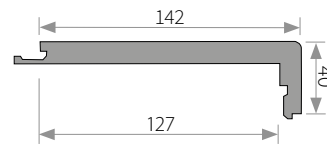

STAIR NOSINGS

L-SHAPE NOVOLOC®