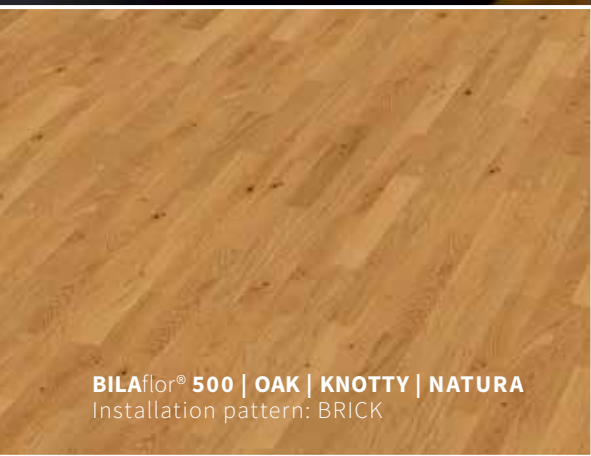

BILAflor® 500 | OAK | KNOTTY | NATURA
Installation pattern: BRICK