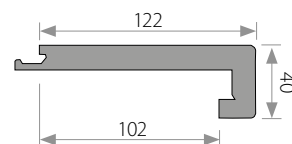

U-SHAPE NOVOLOC®

Stair nosings are available in
L- or U-shape for all our products.