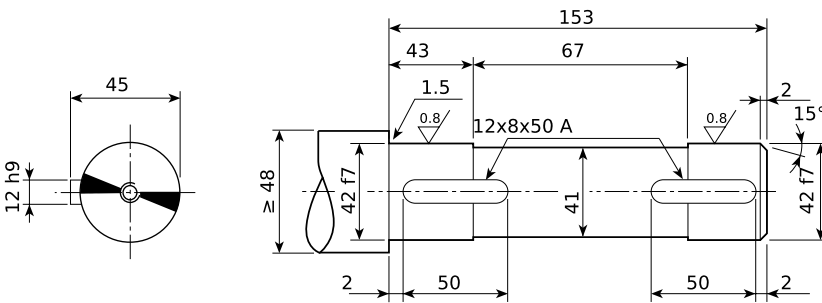

Product Dimensions

Designation

W 110 U 40 P100 B14 B3 BN 100LA 4 230/400-50 IP55 CLF B14

Dimensions [mm], Italic [In]

Gearbox Dimensions

Input Dimensions

Output Shaft

Mounting Position

Customer's Shaft

Motor Dimensions