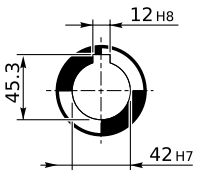

Product Dimensions

Designation

W 110 U 40 P100 B14 B3 BN 100LA 4 230/400-50 IP55 CLF B14

Dimensions [mm], Italic [In]

Gearbox Dimensions

Input Dimensions

Output Shaft

Mounting Position

Customer's Shaft

Motor Dimensions