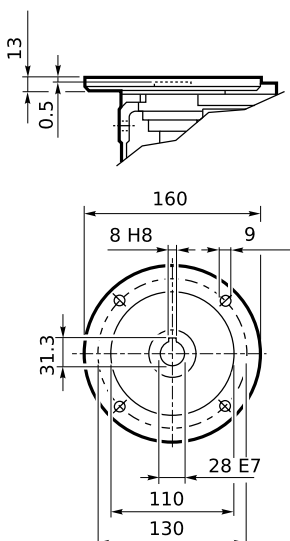

Product Dimensions

Designation

W 110 U 40 P100 B14 B3 BN 100LA 4 230/400-50 IP55 CLF B14

Dimensions [mm], Italic [In]

Gearbox Dimensions

Input Dimensions

Output Shaft

Mounting Position

Customer's Shaft

Motor Dimensions