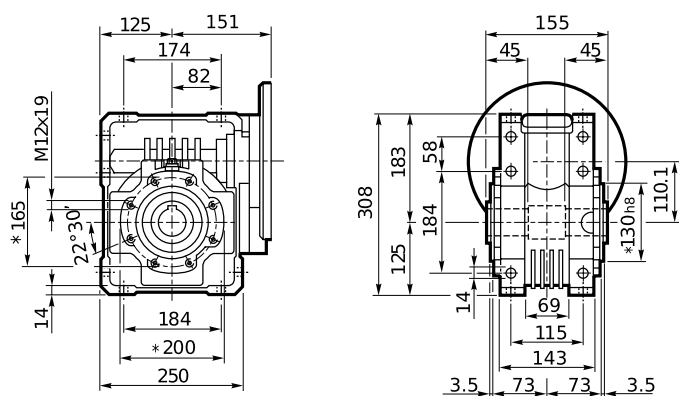

Product Dimensions

Designation

W 110 U 40 P100 B14 B3 BN 100LA 4 230/400-50 IP55 CLF B14

Dimensions [mm], Italic [In]

Gearbox Dimensions

Input Dimensions

Output Shaft

Mounting Position

Customer's Shaft

Motor Dimensions