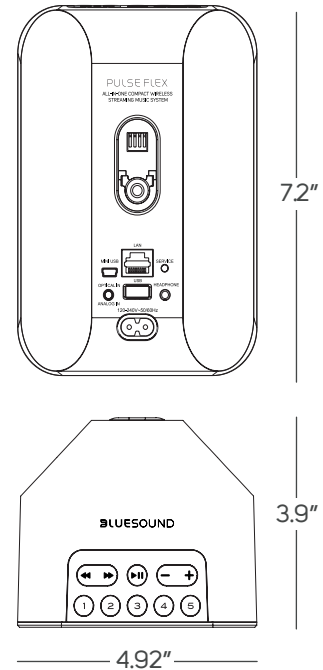

| | |
|--|--------------------|
| Power Consumption (Idle/Standby): | 3 Watts/<0.5 Watts |
| Finish: | Black/White |

Dimensions (Product):

125 x 183 x 100mm (W x H x D)
4.92 x 7.2 x 3.9 in (W x H x D)*

Weight: 1.23kg/2.71lb

Dimensions (Shipping, Single Unit):

183 x 183 x 230mm (W x H x D)
7.2 x 7.2 x 9.06 in (W x H x D)*

Weight: 1.95kg/4.29lb

Included Accessories:

120V AC Power Cord
230V AC Power Cord
Toslink Optical to 3.5mm Mini Adaptor
Safety/Warranty Guide
Quick Setup Guide