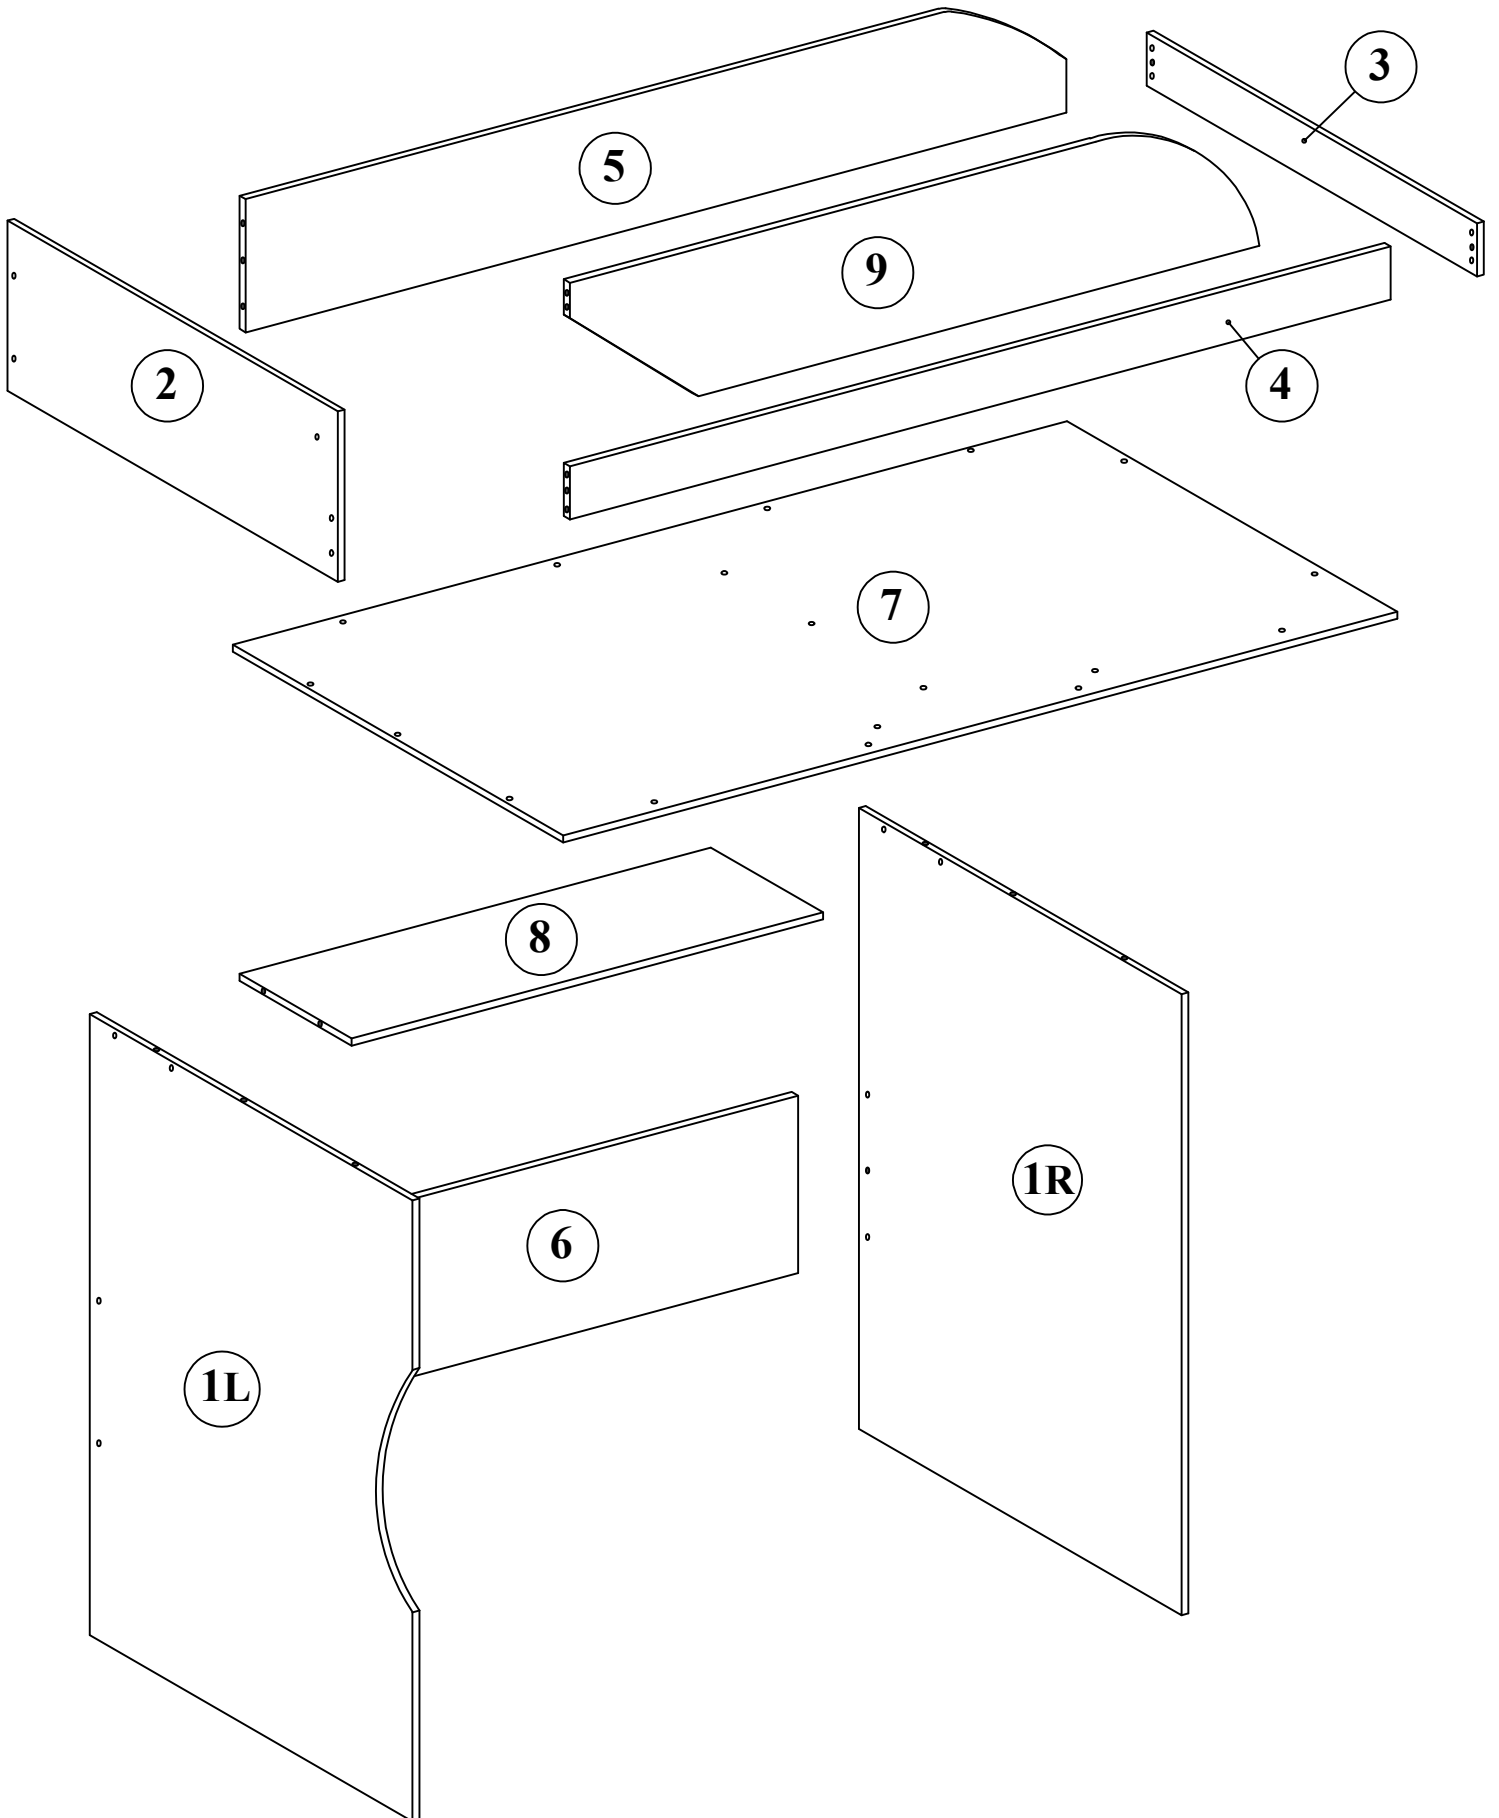

СВІТ МЕБЛІВ

SAVANNAH

BED-CABINET

SAVANNAH BED-CABINET

 B2 6,8*70mm x2	 B1 6,3*50mm x35	 B x37
 A1 8*30mm x26	 R3 1.4*25mm 0.01kg	 R1 x1
 K1 x4	 P1 x1	

SAVANNAH BED-CABINET

No	a*b	x
1L+R	1400x840/940	2
2	384x860/960	1
3	120x860/960	1
4	1916x120	1
5	1916x300	1
6	1116x400	1
7	1948x860/960	1
8	1116x292	1
9	1610x334	1

SAVANNAH BED-CABINET

SAVANNAH BED-CABINET

 (B1) 6,3*50mm x27	 (A1) 8*30mm x20	 (P1) x1
 (R1) x1		

SAVANNAH BED-CABINET

 (B1) 6,3*50mm x8	 (A1) 8*30mm x6	 (P1) x1
 (K1) x4	 (R1) x1	

SAVANNAH BED-CABINET

 B2 6,8*70mm x2	 P1 x1	 B x37
---	--	--