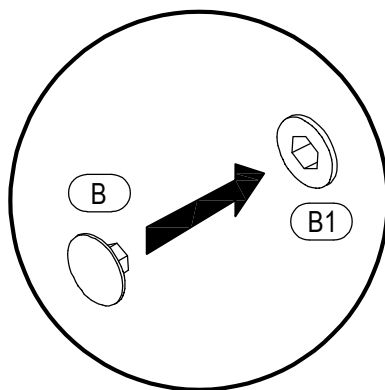

СВІТ МЕБЛІВ

SAVANNAH

BED-CABINET

SAVANNAH BED-CABINET

 B2 6,8*70mm x2	 B1 6,3*50mm x35	 B x37
 A1 8*30mm x26	 R3 1.4*25mm 0.01kg	 R1 x1
 K1 x4	 P1 x1	

SAVANNAH BED-CABINET

No	a*b	x
1L+R	1400x840/940	2
2	384x860/960	1
3	120x860/960	1
4	1916x120	1
5	1916x300	1
6	1116x400	1
7	1948x860/960	1
8	1116x292	1
9	1610x334	1

SAVANNAH BED-CABINET

SAVANNAH BED-CABINET

 (B1) 6,3*50mm x27	 (A1) 8*30mm x20	 (P1) x1
 (R1) x1		

SAVANNAH BED-CABINET

 (B1) 6,3*50mm x8	 (A1) 8*30mm x6	 (P1) x1
 (K1) x4	 (R1) x1	

SAVANNAH BED-CABINET

 B2 6,8*70mm x2	 P1 x1	 B x37
---	--	--