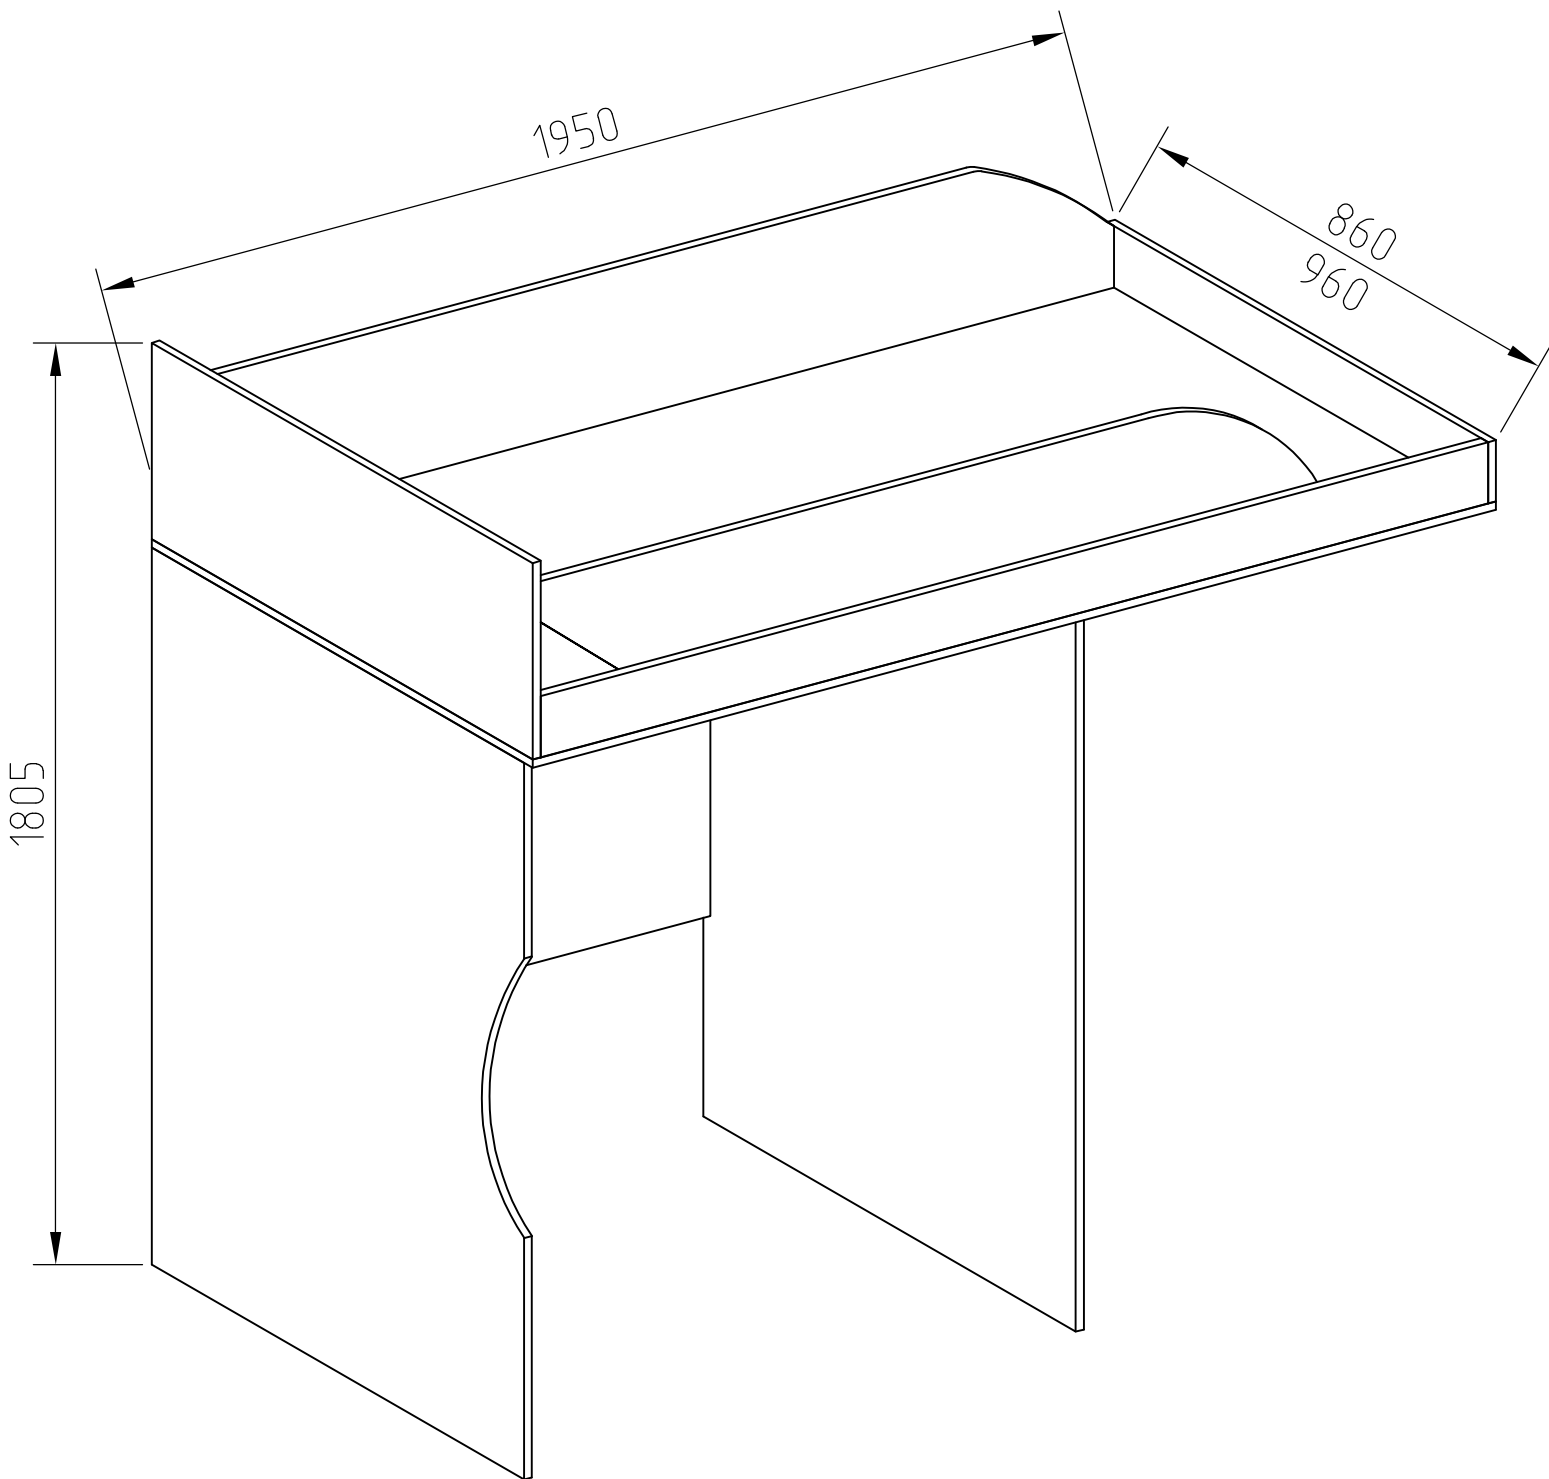

СВІТ МЕБЛІВ

SAVANNAH

BED-CABINET

SAVANNAH BED-CABINET

 B2 6,8*70mm x2	 B1 6,3*50mm x35	 B x37
 A1 8*30mm x26	 R3 1.4*25mm 0.01kg	 R1 x1
 K1 x4	 P1 x1	

SAVANNAH BED-CABINET

No	a*b	x
1L+R	1400x840/940	2
2	384x860/960	1
3	120x860/960	1
4	1916x120	1
5	1916x300	1
6	1116x400	1
7	1948x860/960	1
8	1116x292	1
9	1610x334	1

SAVANNAH BED-CABINET

SAVANNAH BED-CABINET

 (B1) 6,3*50mm x27	 (A1) 8*30mm x20	 (P1) x1
 (R1) x1		

SAVANNAH BED-CABINET

 (B1) 6,3*50mm x8	 (A1) 8*30mm x6	 (P1) x1
 (K1) x4	 (R1) x1	

SAVANNAH BED-CABINET

 B2 6,8*70mm x2	 P1 x1	 B x37
---	--	--