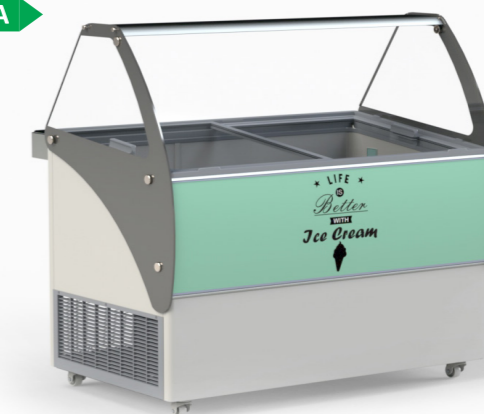

## Scoop ice cream vitrine

-15/-22°C 

✓ Storage door

### ELEGANTE 36

1206 x 862 x 1263

9 places

AIG

### ELEGANTE 46

1461 x 862 x 1263

10/11 places

### Basic Equipment

- Hi efficiency compressor
- Storage space with a separate door
- Stainless sockets for stainless steel or plastic ice cream basins
- Thermometer
- Serving bench with a scoop washer system
- Illuminated LED canopy
- Led light
- 4 castors
- Mechanical Thermostat
- Air cooled condenser
- Internal body from non toxic steel sheet