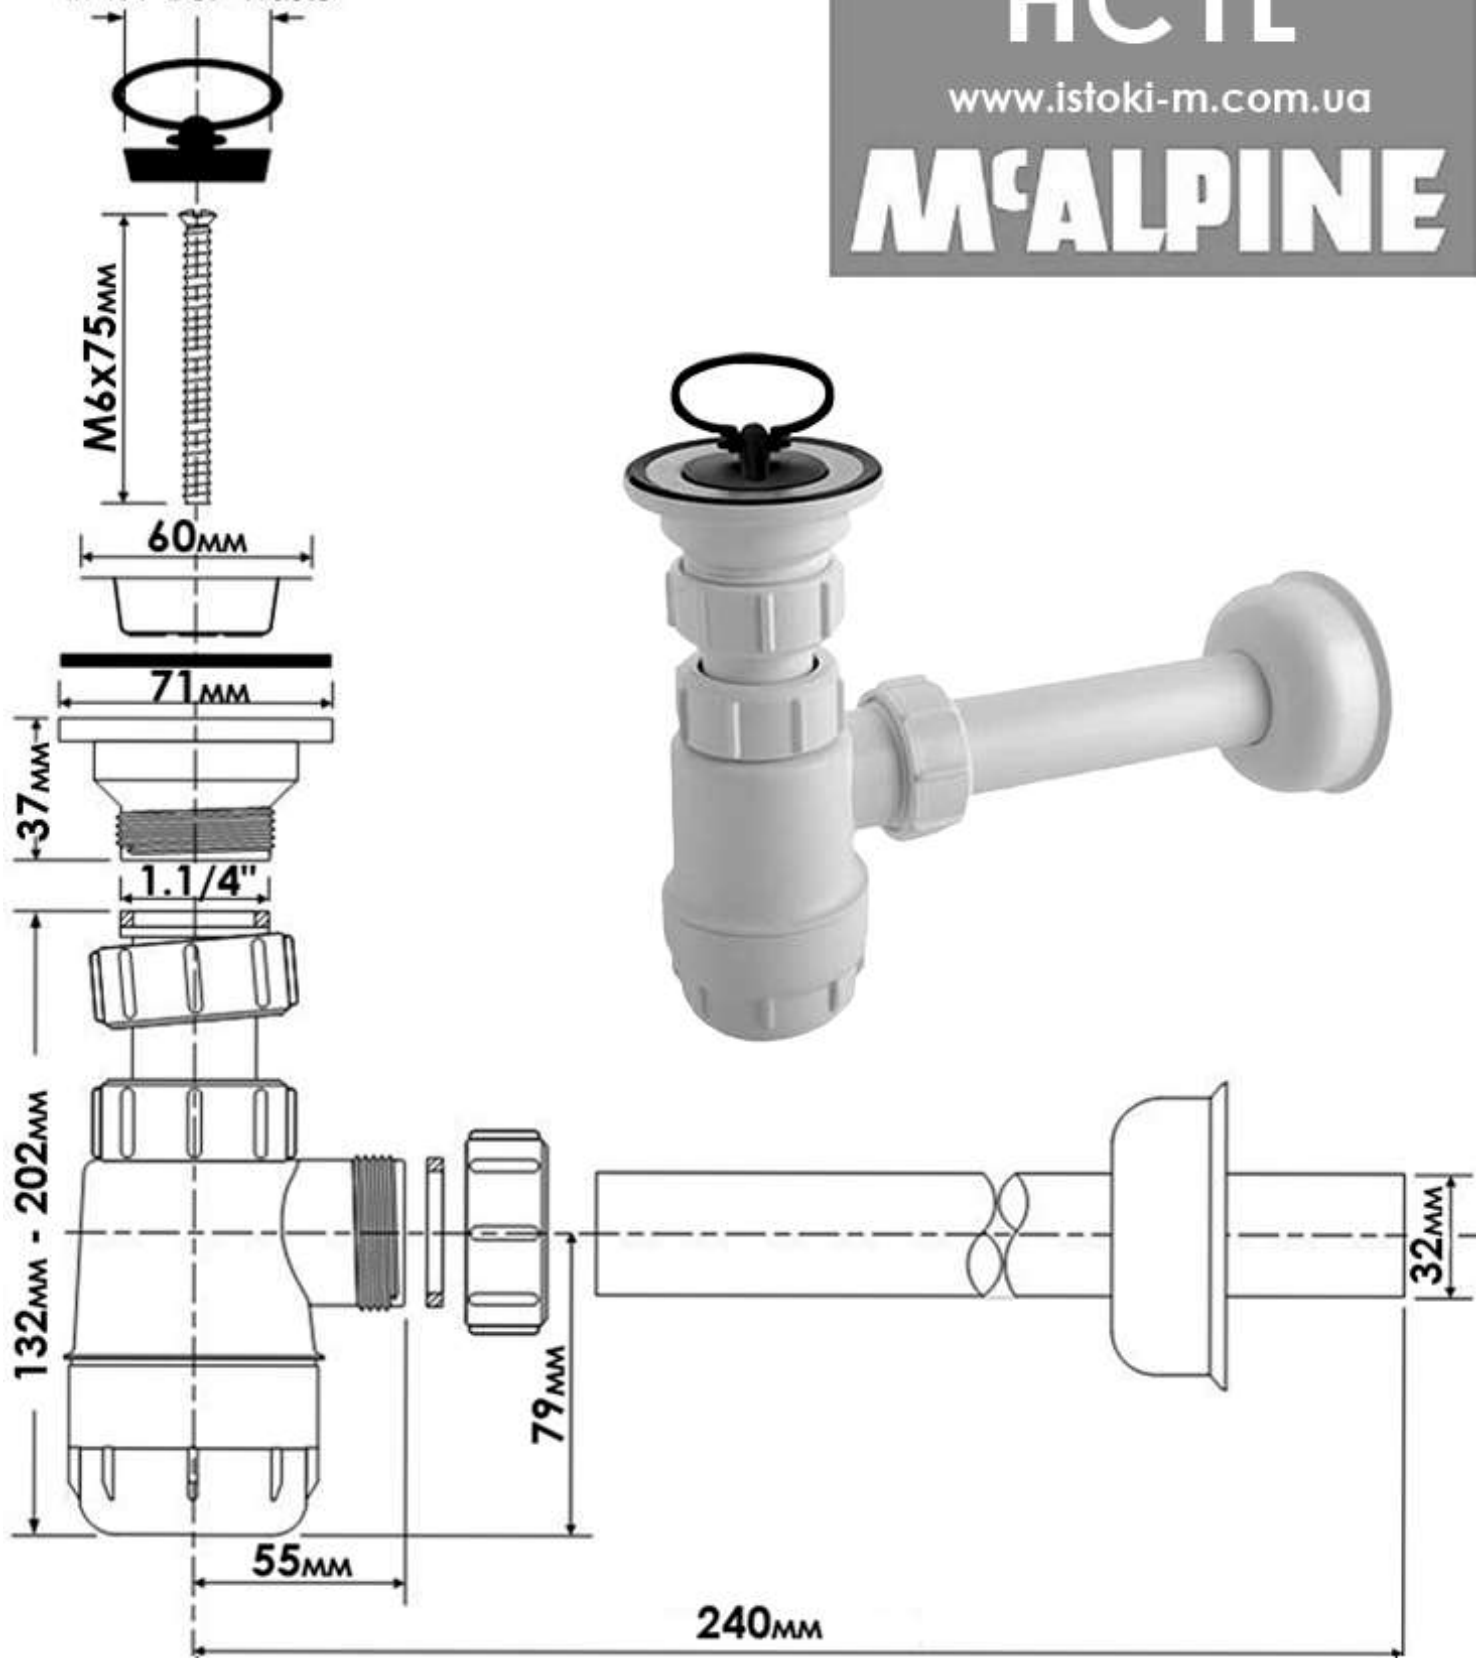

1½" (38.0mm)
Physical Measurement.
Suits Waste Hole
in 1¼" BSP Waste

HC1L
www.istoki-m.com.ua
M'ALPINE