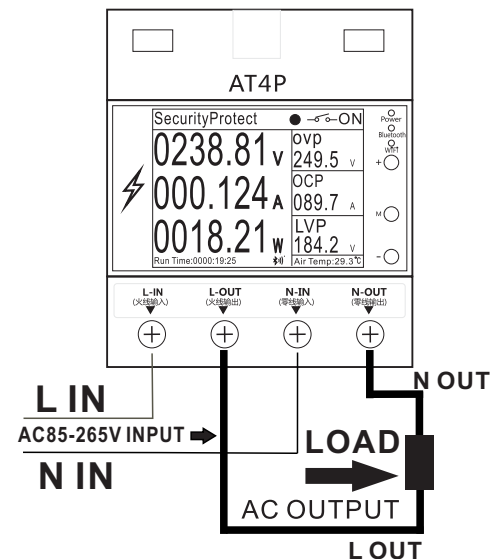

WIFI indicator

(when you purchase the WIFI version, this light will display the WIFI status, the bluetooth version will not display)

Button +

Short press to switch the switch mode, long press to switch the interface backwards

When the number is flashing, short press to increase, long

Button M is the setting key/menu key

Short press to flash the set number/repeated short

press to switch the number position/long press to enter

Button-

Short press to switch the switch mode, long press to switch the interface forward. When the number is flashing,

short press to decrease, long press to continuously

decrease

Multifunctional display bar

--Wiring method--