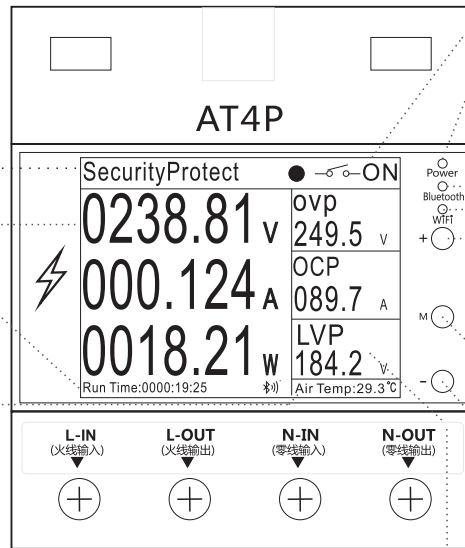

AT4P HD Color Screen Digital Display Smart Rail Watt-Hour

---WiFi version User Manual---

AC85~265V 50/60HZ 100A/Max 26.5Kw

Function title bar

Various measurement parameters

Time and online icon

(Display running time when not connected to the Internet, display calendar, when connected to the Internet)

Temperature display

(display the internal temperature when not connected to the Internet, and display the network temperature when connected)

Description:

100% Brand New and High Quality !

APP:tuya/smart life

High quality chip for accurate current measurement, providing your connected household appliances real-time view of electricity consumption. No more need to monitor via the meter itself and simply control the whole devices via Smart Life/Tuya App.

Specifications:

Model: AT4PW-WIFI

Type: Single-phase energy meter

Voltage: AC 85-265 (V)

Basic current: 100A

Power range: Max 26.5KW

Energy Measurement range: 0 ~ 99999kWh

Accuracy: +1%